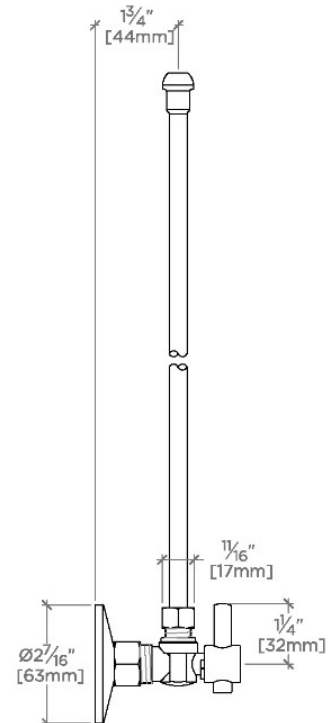

## ULK2AC

Universal Modern Angle Lavatory Supply Kit 1/2"  
Compression x 3/8" O.D. Compression

TOP VIEW

SCALE: 3"=1'-0"

FRONT VIEW

SCALE: 3"=1'-0"

SIDE VIEW

SCALE: 3"=1'-0"