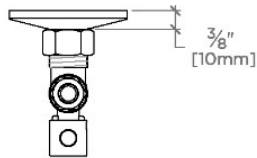

## ULK2AC

Universal Modern Angle Lavatory Supply Kit 1/2"  
Compression x 3/8" O.D. Compression

TOP VIEW

SCALE: 3"=1'-0"

FRONT VIEW

SCALE: 3"=1'-0"

SIDE VIEW

SCALE: 3"=1'-0"