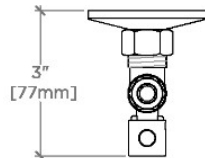

## ULK2AC

Universal Modern Angle Lavatory Supply Kit 1/2"  
Compression x 3/8" O.D. Compression

TOP VIEW

SCALE: 3"=1'-0"

FRONT VIEW

SCALE: 3"=1'-0"

SIDE VIEW

SCALE: 3"=1'-0"