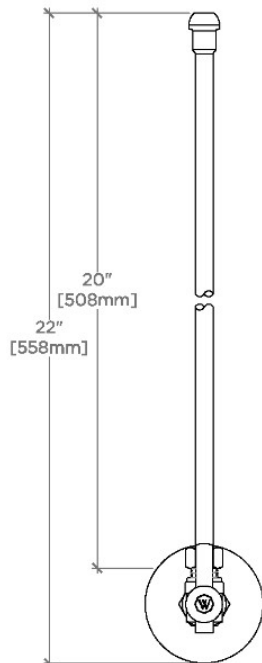

## ULK2AC

Universal Modern Angle Lavatory Supply Kit 1/2"  
Compression x 3/8" O.D. Compression

TOP VIEW

SCALE: 3"=1'-0"

FRONT VIEW

SCALE: 3"=1'-0"

SIDE VIEW

SCALE: 3"=1'-0"