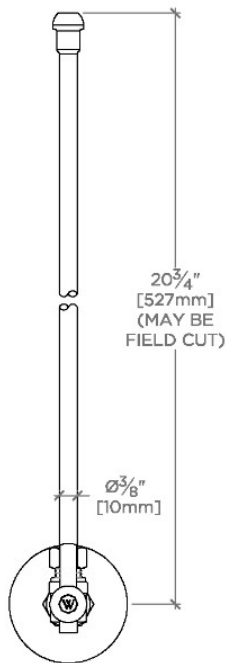

## UNIVERSAL

ULK2AC

Universal Modern Angle Lavatory Supply Kit 1/2"  
Compression x 3/8" O.D. Compression

SHOWN IN UNIVERSAL MODERN ANGLE LAVATORY SUPPLY KIT 1/2" COMPRESSION X 3/8" O.D. COMPRESSION | ULK2AC

## ULK2AC

Universal Modern Angle Lavatory Supply Kit 1/2"  
Compression x 3/8" O.D. Compression

TOP VIEW

SCALE: 3"=1'-0"

FRONT VIEW

SCALE: 3"=1'-0"

SIDE VIEW

SCALE: 3"=1'-0"