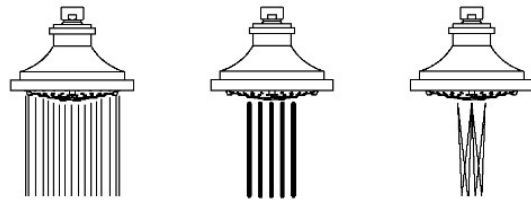

TECHNICAL DETAILS

Adjustable Versus Fixed Spray: Adjustable
Fittings Hole Diameter: 32 mm
Inlet Connection Size: 1/2"
Inlet Connection Type: Male NPT
Pivot: Y
Primary Material: Brass
Restricted Maximum Flow Rate: 6.6 liters/min
Water Pressure Maximum: 6.0 bar
Water Pressure Minimum: 1.5 bar
Water Pressure Recommended: 3.0 bar

PRODUCT FEATURES

Made of Brass

Features a swivel 5" showerhead with three adjustable spray patterns

Includes a 8" wall mounted 45 degree shower arm

Stocked in Brass, Chrome and Nickel

Showerhead available in 1.75gpm (6.6L/min) flow rate

CERTIFICATIONS

PRODUCT (NOTES)

Transit

TRS355

Transit 5" Showerhead with Adjustable Spray with 8" Wall Mounted 45 Degree Shower Arm

TOP VIEW

SCALE: 3"=1'-0"

| STYLE NO. | DIM "A" | DIM "B" |
|-----------|--|--|
| AES354 | 10 ¹ / ₁₆ " [272mm] | 6 ¹ / ₄ " [158mm] |
| TRS354 | | |
| AES355 | 12 ¹ / ₁₆ " [323mm] | 8 ¹ / ₄ " [209mm] |
| TRS355 | | |

SPRAY PATTERNS

FRONT VIEW

SCALE: 3"=1'-0"

SIDE VIEW

SCALE: 3"=1'-0"