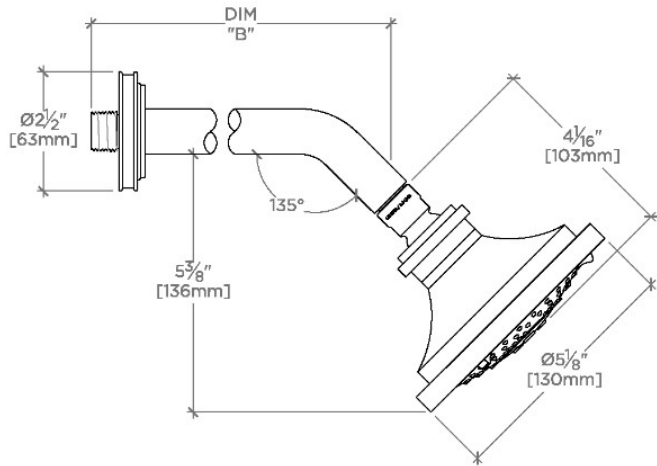

TECHNICAL DETAILS

Adjustable Versus Fixed Spray: Adjustable
Fittings Hole Diameter: 32 mm
Inlet Connection Size: 1/2"
Inlet Connection Type: Male NPT
Pivot: Y
Primary Material: Brass
Restricted Maximum Flow Rate: 6.6 liters/min
Water Pressure Maximum: 6.0 bar
Water Pressure Minimum: 1.5 bar
Water Pressure Recommended: 3.0 bar

PRODUCT FEATURES

Made of Brass

Features a swivel 5" showerhead with three adjustable spray patterns

Includes a 8" wall mounted 45 degree shower arm

Stocked in Brass, Chrome and Nickel

Showerhead available in 1.75gpm (6.6L/min) flow rate

CERTIFICATIONS

PRODUCT (NOTES)

Transit

TRS355

Transit 5" Showerhead with Adjustable Spray with 8" Wall Mounted 45 Degree Shower Arm

TOP VIEW

SCALE: 3"=1'-0"

| STYLE NO. | DIM "A" | DIM "B" |
|-----------|--|--|
| AES354 | 10 ¹ / ₁₆ " [272mm] | 6 ¹ / ₄ " [158mm] |
| TRS354 | | |
| AES355 | 12 ¹ / ₁₆ " [323mm] | 8 ¹ / ₄ " [209mm] |
| TRS355 | | |

SPRAY PATTERNS

FRONT VIEW

SCALE: 3"=1'-0"

SIDE VIEW

SCALE: 3"=1'-0"