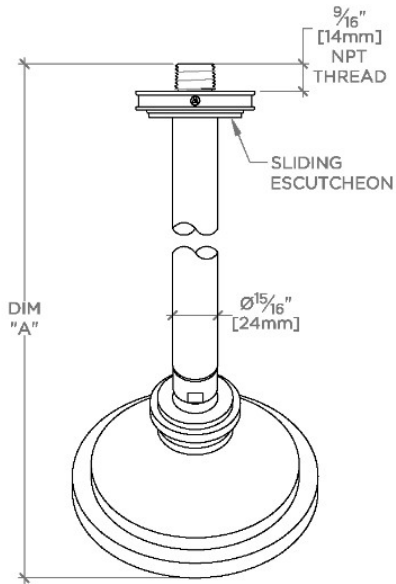

TECHNICAL DETAILS

Adjustable Versus Fixed Spray: Adjustable
Fittings Hole Diameter: 32 mm
Inlet Connection Size: 1/2"
Inlet Connection Type: Male NPT
Pivot: Y
Primary Material: Brass
Restricted Maximum Flow Rate: 6.6 liters/min
Water Pressure Maximum: 6.0 bar
Water Pressure Minimum: 1.5 bar
Water Pressure Recommended: 3.0 bar

PRODUCT FEATURES

Made of Brass

Features a swivel 5" showerhead with three adjustable spray patterns

Includes a 8" wall mounted 45 degree shower arm

Stocked in Brass, Chrome and Nickel

Showerhead available in 1.75gpm (6.6L/min) flow rate

CERTIFICATIONS

PRODUCT (NOTES)

Transit

TRS355

Transit 5" Showerhead with Adjustable Spray with 8" Wall Mounted 45 Degree Shower Arm

TOP VIEW

SCALE: 3"=1'-0"

| STYLE NO. | DIM "A" | DIM "B" |
|-----------|--|--|
| AES354 | 10 ¹ / ₁₆ " [272mm] | 6 ¹ / ₄ " [158mm] |
| TRS354 | | |
| AES355 | 12 ¹ / ₁₆ " [323mm] | 8 ¹ / ₄ " [209mm] |
| TRS355 | | |

SPRAY PATTERNS

FRONT VIEW

SCALE: 3"=1'-0"

SIDE VIEW

SCALE: 3"=1'-0"