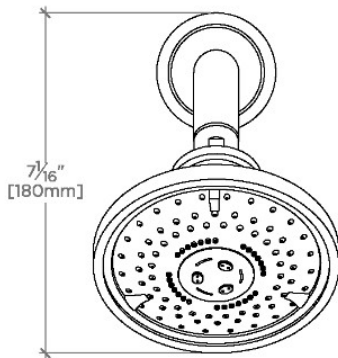

TECHNICAL DETAILS

Adjustable Versus Fixed Spray: Adjustable
Fittings Hole Diameter: 32 mm
Inlet Connection Size: 1/2"
Inlet Connection Type: Male NPT
Pivot: Y
Primary Material: Brass
Restricted Maximum Flow Rate: 6.6 liters/min
Water Pressure Maximum: 6.0 bar
Water Pressure Minimum: 1.5 bar
Water Pressure Recommended: 3.0 bar

PRODUCT FEATURES

Made of Brass

Features a swivel 5" showerhead with three adjustable spray patterns

Includes a 8" wall mounted 45 degree shower arm

Stocked in Brass, Chrome and Nickel

Showerhead available in 1.75gpm (6.6L/min) flow rate

CERTIFICATIONS

PRODUCT (NOTES)

Transit

TRS355

Transit 5" Showerhead with Adjustable Spray with 8" Wall Mounted 45 Degree Shower Arm

TOP VIEW

SCALE: 3"=1'-0"

| STYLE NO. | DIM "A" | DIM "B" |
|-----------|--|--|
| AES354 | 10 ¹ / ₁₆ " [272mm] | 6 ¹ / ₄ " [158mm] |
| TRS354 | | |
| AES355 | 12 ¹ / ₁₆ " [323mm] | 8 ¹ / ₄ " [209mm] |
| TRS355 | | |

SPRAY PATTERNS

FRONT VIEW

SCALE: 3"=1'-0"

SIDE VIEW

SCALE: 3"=1'-0"