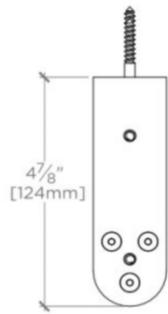

PERRY STREET

Perry Street 6" Bracket

PTBK06

INSPIRATION

A stylish update of the quintessential Edwardian fitting, Easton provides vintage luxury for the 21st century. Proportion and detailing resonate with the indulgence of a bygone era, while the sense of fit and function are purely contemporary.

PERRY STREET

Perry Street 6" Bracket

PTBK06

TOP VIEW SCALE: 3"=1'-0"

ISO VIEW SCALE: 3"=1'-0"

FRONT VIEW SCALE: 3"=1'-0"

SIDE VIEW SCALE: 3"=1'-0"