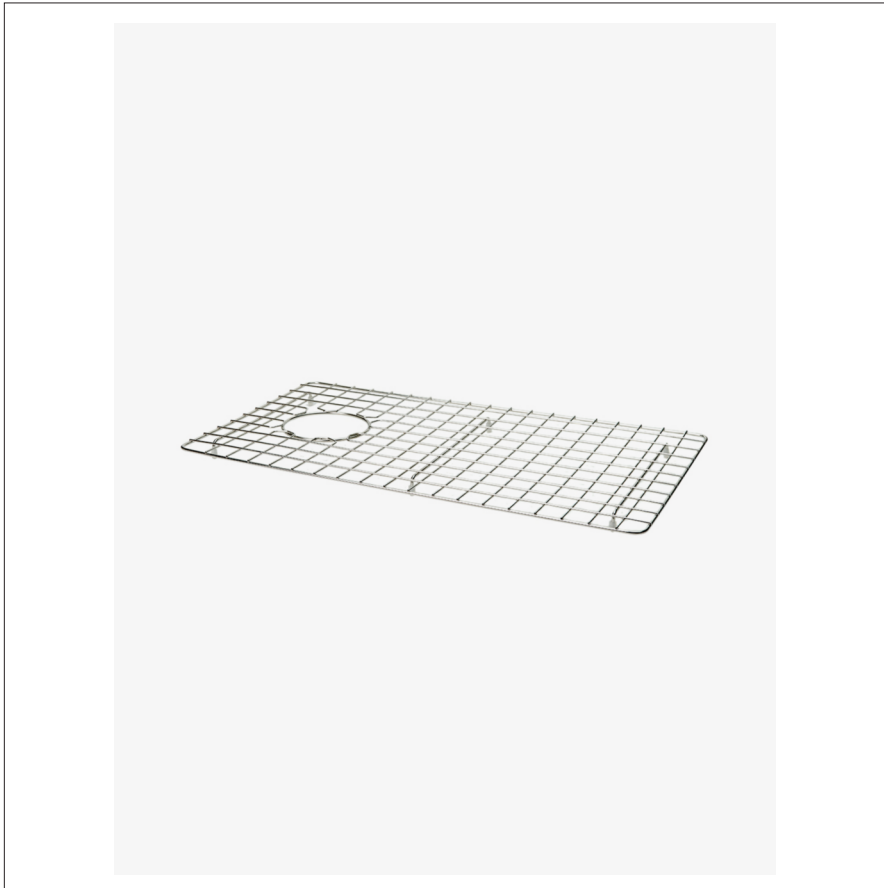

CLAYBURN

Clayburn Sink Bottom Grid for CASK51

CASA01

SHOWN IN CLAYBURN SINK BOTTOM GRID FOR CASK51 | CASA01

TECHNICAL DETAILS

Drain Hole Diameter: 4 15/16"
Depth / Width: 15 1/8"
Height: 1 1/16"
Length: 26 7/8"

PRODUCT (NOTES)

This grid is for the CASK51.

CLAYBURN

Clayburn Sink Bottom Grid for CASK51

CASA01

TOP VIEW SCALE: 1"=1'-0"

ISO VIEW SCALE: 1"=1'-0"

FRONT VIEW SCALE: 1"=1'-0"

SIDE VIEW SCALE: 1"=1'-0"