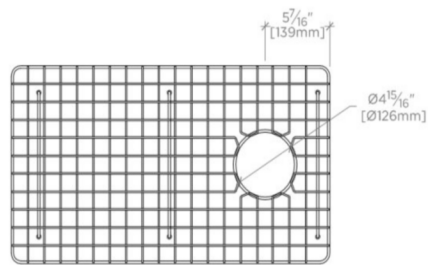

CLAYBURN

Clayburn Sink Bottom Grid for CASK51

CASA01

SHOWN IN CLAYBURN SINK BOTTOM GRID FOR CASK51 | CASA01

TECHNICAL DETAILS

Drain Hole Diameter: 4 15/16"
Depth / Width: 15 1/8"
Height: 1 1/16"
Length: 26 7/8"

PRODUCT (NOTES)

This grid is for the CASK51.

CLAYBURN

Clayburn Sink Bottom Grid for CASK51

CASA01

TOP VIEW SCALE: 1"=1'-0"

ISO VIEW SCALE: 1"=1'-0"

FRONT VIEW SCALE: 1"=1'-0"

SIDE VIEW SCALE: 1"=1'-0"