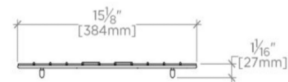

PRODUCT (NOTES)

This grid is for the CASK51.

CLAYBURN

Clayburn Sink Bottom Grid for CASK51

CASA01

TOP VIEW SCALE: 1"=1'-0"

ISO VIEW SCALE: 1"=1'-0"

FRONT VIEW SCALE: 1"=1'-0"