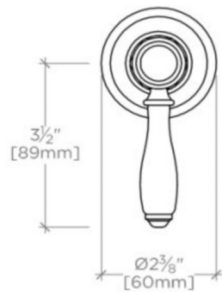

EASTON

EAVC76

Easton Vintage Volume Control Valve Trim with Oak Lever Handle

SHOWN IN EASTON VINTAGE VOLUME CONTROL VALVE TRIM WITH OAK LEVER HANDLE| EAVC76

TECHNICAL DETAILS

ADA Compliance: Yes
Control Valve Rough-in Depth Maximum: 107 mm
Control Valve Rough-in Depth Minimum: 64 mm
Diverter Valve Rough-in Depth Maximum: 96 mm
Diverter Valve Rough-in Depth Minimum: 72 mm
Depth / Width: 89 mm
Height: 64 mm
Integrated Diverter: N
Length: 64 mm
Primary Material: Brass
Suggested Application: Bath

PRODUCT (NOTES)

Valve sold separately.

EASTON

EAVC76

Easton Vintage Volume Control Valve Trim with Oak Lever Handle

TOP VIEW SCALE: 3"=1'-0"

FRONT VIEW SCALE: 3"=1'-0"

SIDE VIEW SCALE: 3"=1'-0"