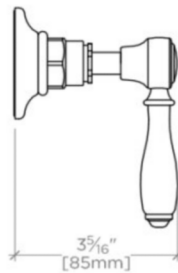

EASTON

EAVC76

Easton Vintage Volume Control Valve Trim with Oak Lever Handle

SHOWN IN EASTON VINTAGE VOLUME CONTROL VALVE TRIM WITH OAK LEVER HANDLE| EAVC76

TECHNICAL DETAILS

ADA Compliance: Yes
Control Valve Rough-in Depth Maximum: 107 mm
Control Valve Rough-in Depth Minimum: 64 mm
Diverter Valve Rough-in Depth Maximum: 96 mm
Diverter Valve Rough-in Depth Minimum: 72 mm
Depth / Width: 89 mm
Height: 64 mm
Integrated Diverter: N
Length: 64 mm
Primary Material: Brass
Suggested Application: Bath

PRODUCT (NOTES)

Valve sold separately.

EASTON

EAVC76

Easton Vintage Volume Control Valve Trim with Oak Lever Handle

TOP VIEW SCALE: 3"=1'-0"

FRONT VIEW SCALE: 3"=1'-0"

SIDE VIEW SCALE: 3"=1'-0"