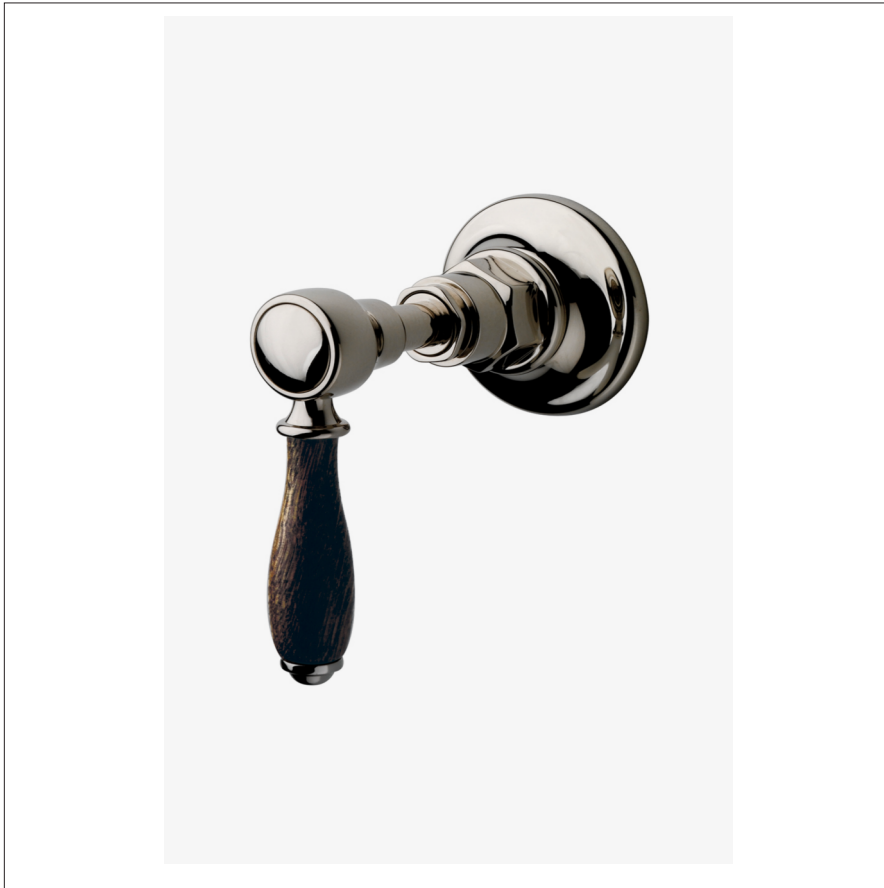

EASTON

EAVC76

Easton Vintage Volume Control Valve Trim with Oak Lever Handle

SHOWN IN EASTON VINTAGE VOLUME CONTROL VALVE TRIM WITH OAK LEVER HANDLE| EAVC76

TECHNICAL DETAILS

ADA Compliance: Yes
Control Valve Rough-in Depth Maximum: 107 mm
Control Valve Rough-in Depth Minimum: 64 mm
Diverter Valve Rough-in Depth Maximum: 96 mm
Diverter Valve Rough-in Depth Minimum: 72 mm
Depth / Width: 89 mm
Height: 64 mm
Integrated Diverter: N
Length: 64 mm
Primary Material: Brass
Suggested Application: Bath

INSPIRATION

Drawing on Edwardian style, Easton is the most extensive Waterworks family; a range of moods and a selection of products from fittings to furniture.

CODES & STANDARDS

Code # EASV76:

CERTIFICATIONS

PRODUCT (NOTES)

Valve sold separately.

EASTON

EAVC76

Easton Vintage Volume Control Valve Trim with Oak Lever Handle

TOP VIEW SCALE: 3"=1'-0"

FRONT VIEW SCALE: 3"=1'-0"

SIDE VIEW SCALE: 3"=1'-0"