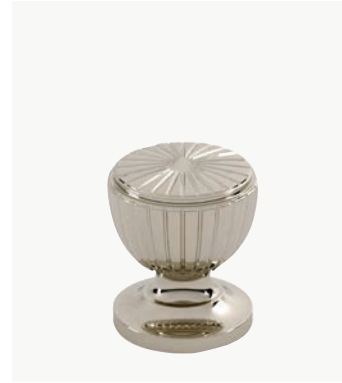

Handshower on Hook with Metal Handle
STYLE: FRHS05 (US) / FRO5HS (UK)

Wall Mounted Exposed Tub Filler with Metal Handshower and Cross Handles
STYLE: FRXT20 (US) / FR20XT (UK)

Wall Mounted Exposed Tub Filler with Metal Handshower and Lever Handles
STYLE: FRXT30 (US) / FR30XT (UK)

Deck Mounted Exposed Tub Filler with Metal Handshower and Cross Handles
STYLE: FRXT40

Deck Mounted Exposed Tub Filler with Metal Handshower and Lever Handles
STYLE: FRXT50

Foro

Floor Mounted Exposed Tub Filler with Metal Handshower and Cross Handles
STYLE: FRXT60

Floor Mounted Exposed Tub Filler with Metal Handshower and Lever Handles
STYLE: FRXT70

Wall Mounted Tub Spout
STYLE: FRTS01 (US) / FROITS (UK)

Single Robe Hook
STYLE: FRRH01

6" Wall Mounted Towel Ring
STYLE: FRTB01

24" Single Metal Towel Bar
STYLE: FRTB24

Foro

Wall Mounted Three Piece Paper Holder
STYLE: FRPH01

1" Fluted Knob
STYLE: FRHW01

1 1/4" Fluted Knob
STYLE: FRHW02

1" Smooth Knob
STYLE: FRHW10

1 1/4" Smooth Knob
STYLE: FRHW20