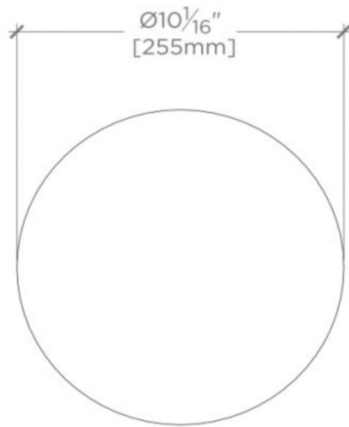

FORO

Foro Ceiling Flush Mount Large with Glass Shade

FR06LT

TECHNICAL DETAILS

Ambient / Task: Ambient
Bulb Base Size: E27
Bulb Type: A19
Depth / Width: 254 mm
Height: 314 mm
Installation Type: Ceiling Mounted
Interior / Exterior Application: Interior Only
Junction Box Orientation: Any
Light Direction: Downward
Number of Bulbs: One
Primary Material: Brass
Safety Warnings: Do not exceed max wattage.
Shade Finish: White
Shade Fitter Size: 0 mm
Shade Material: Blown Glass
Shade Shape: Round
Voltage: 240.0
Wet / Dry: Damp or Dry

Mouth-blown, white cased glass
Solid brass
Uses 60 Watt Edison Filament Bulb (included)
CE Listed

FORO

FR06LT

Foro Ceiling Flush Mount Large with Glass Shade

TOP VIEW

SCALE: 2"=1'-0"

MOUNTING PLATE

SCALE: 2"=1'-0"

FRONT VIEW

SCALE: 2"=1'-0"

SIDE VIEW

SCALE: 2"=1'-0"