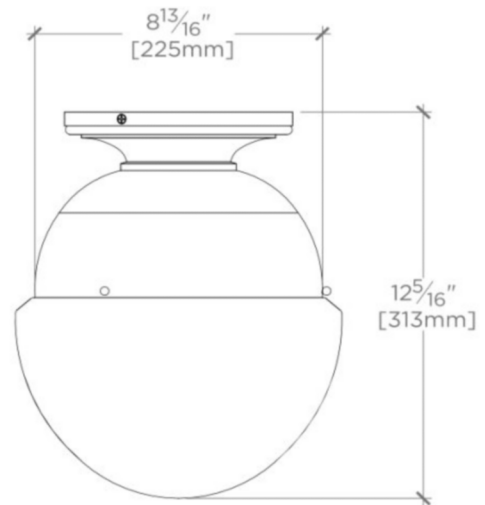

FORO

Foro Ceiling Flush Mount Large with Glass Shade

FR06LT

TECHNICAL DETAILS

Ambient / Task: Ambient
Bulb Base Size: E27
Bulb Type: A19
Depth / Width: 254 mm
Height: 314 mm
Installation Type: Ceiling Mounted
Interior / Exterior Application: Interior Only
Junction Box Orientation: Any
Light Direction: Downward
Number of Bulbs: One
Primary Material: Brass
Safety Warnings: Do not exceed max wattage.
Shade Finish: White
Shade Fitter Size: 0 mm
Shade Material: Blown Glass
Shade Shape: Round
Voltage: 240.0
Wet / Dry: Damp or Dry

Mouth-blown, white cased glass
Solid brass
Uses 60 Watt Edison Filament Bulb (included)
CE Listed

FORO

FR06LT

Foro Ceiling Flush Mount Large with Glass Shade

TOP VIEW

SCALE: 2"=1'-0"

MOUNTING PLATE

SCALE: 2"=1'-0"

FRONT VIEW

SCALE: 2"=1'-0"

SIDE VIEW

SCALE: 2"=1'-0"