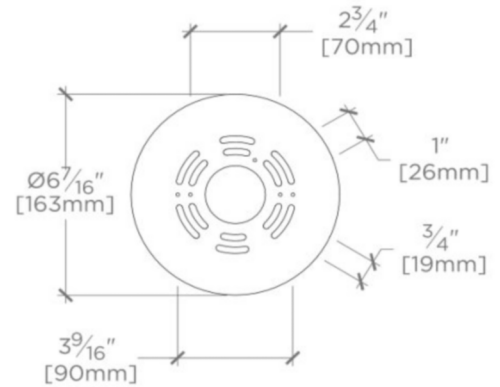

FORO

Foro Ceiling Flush Mount Large with Glass Shade

FR06LT

TECHNICAL DETAILS

Ambient / Task: Ambient
Bulb Base Size: E27
Bulb Type: A19
Depth / Width: 254 mm
Height: 314 mm
Installation Type: Ceiling Mounted
Interior / Exterior Application: Interior Only
Junction Box Orientation: Any
Light Direction: Downward
Number of Bulbs: One
Primary Material: Brass
Safety Warnings: Do not exceed max wattage.
Shade Finish: White
Shade Fitter Size: 0 mm
Shade Material: Blown Glass
Shade Shape: Round
Voltage: 240.0
Wet / Dry: Damp or Dry

Mouth-blown, white cased glass
Solid brass
Uses 60 Watt Edison Filament Bulb (included)
CE Listed

FORO

FR06LT

Foro Ceiling Flush Mount Large with Glass Shade

TOP VIEW

SCALE: 2"=1'-0"

MOUNTING PLATE

SCALE: 2"=1'-0"

FRONT VIEW

SCALE: 2"=1'-0"

SIDE VIEW

SCALE: 2"=1'-0"