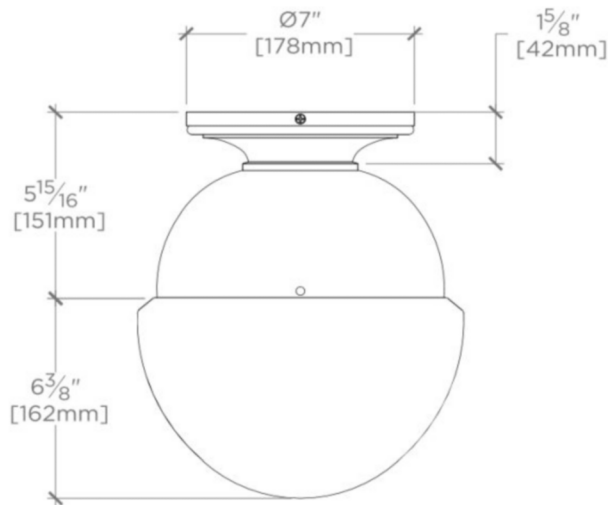

FORO

Foro Ceiling Flush Mount Large with Glass Shade

FR06LT

TECHNICAL DETAILS

Ambient / Task: Ambient
Bulb Base Size: E27
Bulb Type: A19
Depth / Width: 254 mm
Height: 314 mm
Installation Type: Ceiling Mounted
Interior / Exterior Application: Interior Only
Junction Box Orientation: Any
Light Direction: Downward
Number of Bulbs: One
Primary Material: Brass
Safety Warnings: Do not exceed max wattage.
Shade Finish: White
Shade Fitter Size: 0 mm
Shade Material: Blown Glass
Shade Shape: Round
Voltage: 240.0
Wet / Dry: Damp or Dry

Mouth-blown, white cased glass
Solid brass
Uses 60 Watt Edison Filament Bulb (included)
CE Listed

FORO

FR06LT

Foro Ceiling Flush Mount Large with Glass Shade

TOP VIEW

SCALE: 2"=1'-0"

MOUNTING PLATE

SCALE: 2"=1'-0"

FRONT VIEW

SCALE: 2"=1'-0"

SIDE VIEW

SCALE: 2"=1'-0"