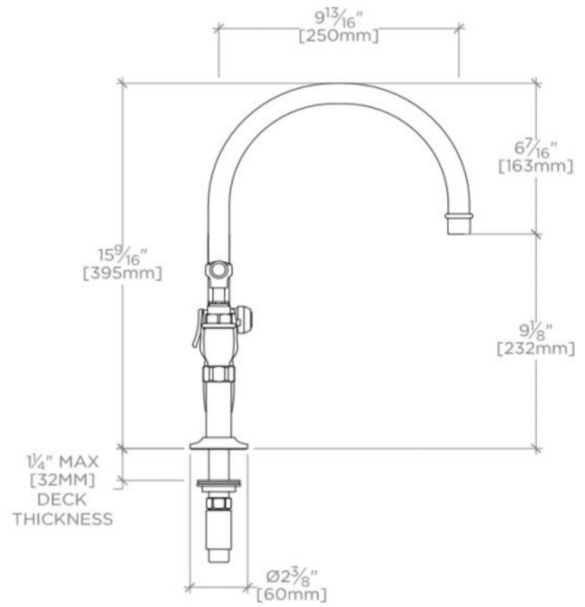

TECHNICAL DETAILS

ADA Compliance: Yes
Depth / Width: 295 mm
Height: 395 mm
Integrated Diverter: Y
Primary Material: Brass
Spout Swivel: Y
Suggested Application: Bar, Kitchen, Laundry

INSPIRATION

Drawing on Edwardian style, Easton is the most extensive Waterworks family; a range of moods and a selection of products from fittings to furniture.

EASTON

EAKM43

Easton Vintage Two Hole Bridge Gooseneck Kitchen Faucet, White Porcelain Lever Handles and Spray

TOP VIEW

SCALE: 1/2"=1'-0"

ISO VIEW

SCALE: 1/2"=1'-0"

FRONT VIEW

SCALE: 1/2"=1'-0"

SIDE VIEW

SCALE: 1/2"=1'-0"