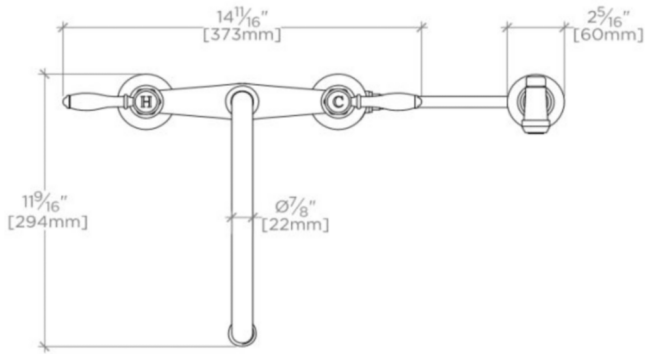

TECHNICAL DETAILS

ADA Compliance: Yes
Depth / Width: 295 mm
Height: 395 mm
Integrated Diverter: Y
Primary Material: Brass
Spout Swivel: Y
Suggested Application: Bar, Kitchen, Laundry

INSPIRATION

Drawing on Edwardian style, Easton is the most extensive Waterworks family; a range of moods and a selection of products from fittings to furniture.

Standard flow rate is 2.2gpm (8.3 L/min) and State of California requires a maximum of 1.8gpm(6.8 L/min). Also

available in other flow options. Contact a sales associate for details.

CERTIFICATIONS

WATERWORKS

EASTON

EAKM43

Easton Vintage Two Hole Bridge Gooseneck Kitchen Faucet, White Porcelain Lever Handles and Spray

TOP VIEW

SCALE: 1/2"=1'-0"

ISO VIEW

SCALE: 1/2"=1'-0"

FRONT VIEW

SCALE: 1/2"=1'-0"

SIDE VIEW

SCALE: 1/2"=1'-0"