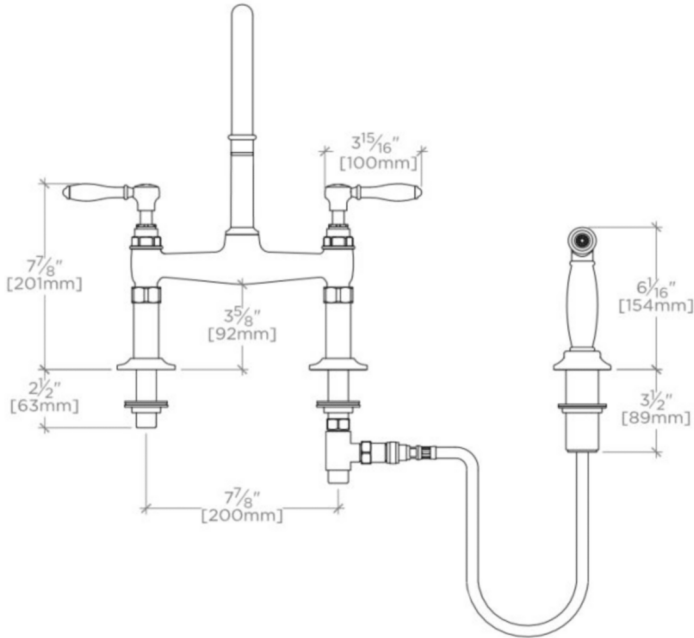

TECHNICAL DETAILS

ADA Compliance: Yes
Depth / Width: 295 mm
Height: 395 mm
Integrated Diverter: Y
Primary Material: Brass
Spout Swivel: Y
Suggested Application: Bar, Kitchen, Laundry

INSPIRATION

Drawing on Edwardian style, Easton is the most extensive Waterworks family; a range of moods and a selection of products from fittings to furniture.

Standard flow rate is 2.2gpm (8.3 L/min) and State of California requires a maximum of 1.8gpm(6.8 L/min). Also

available in other flow options. Contact a sales associate for details.

CERTIFICATIONS

WATERWORKS

EASTON

EAKM43

Easton Vintage Two Hole Bridge Gooseneck Kitchen Faucet, White Porcelain Lever Handles and Spray

TOP VIEW

SCALE: 1/2"=1'-0"

ISO VIEW

SCALE: 1/2"=1'-0"

FRONT VIEW

SCALE: 1/2"=1'-0"

SIDE VIEW

SCALE: 1/2"=1'-0"