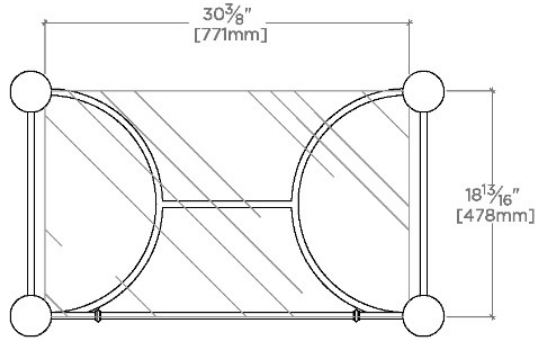

PELHAM

100519

Pelham Metal Four Leg Single Washstand 36 3/16" x 22 3/16"
x 32 5/16"

SHOWN IN PELHAM METAL FOUR LEG SINGLE WASHSTAND 36 3/16" X 22 3/16" X 32 5/16" | 100519

TECHNICAL DETAILS

ADA Compliance: No
Adjustable Levelers Feet: N
Leg Material: Metal
Number Of Legs: Four
Primary Material: Brass
Sink Visibility: N

INSPIRATION

A streamlined washstand with a beautifully detailed, solid brass base ? ideal for enriching traditional or transitional baths.

CODES & STANDARDS

PRODUCT FEATURES

- Solid Brass
- Lower glass shelf for storage
- Top and sink sold separately
- Custom sizes not available

CERTIFICATIONS

PRODUCT (NOTES)

PELHAM

100519

Pelham Metal Four Leg Single Washstand 36 3/16" x 22 3/16"
x 32 5/16"

TOP VIEW

SCALE: 3/4"=1'-0"

FRONT VIEW

SCALE: 3/4"=1'-0"

SIDE VIEW

SCALE: 3/4"=1'-0"