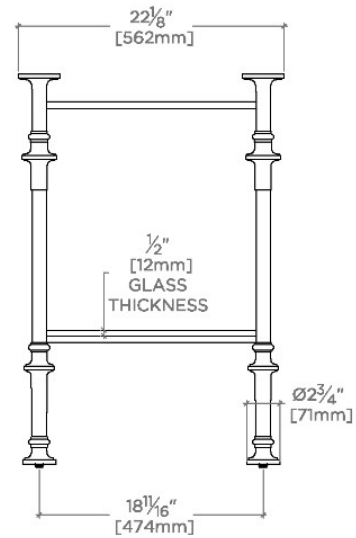

PELHAM

100519

Pelham Metal Four Leg Single Washstand 36 3/16" x 22 3/16"
x 32 5/16"

SHOWN IN PELHAM METAL FOUR LEG SINGLE WASHSTAND 36 3/16" X 22 3/16" X 32 5/16" | 100519

TECHNICAL DETAILS

ADA Compliance: No
Adjustable Levelers Feet: N
Leg Material: Metal
Number Of Legs: Four
Primary Material: Brass
Sink Visibility: N

CERTIFICATIONS

PRODUCT (NOTES)

PELHAM

100519

Pelham Metal Four Leg Single Washstand 36 3/16" x 22 3/16"
x 32 5/16"

TOP VIEW

SCALE: 3/4"=1'-0"

FRONT VIEW

SCALE: 3/4"=1'-0"

SIDE VIEW

SCALE: 3/4"=1'-0"