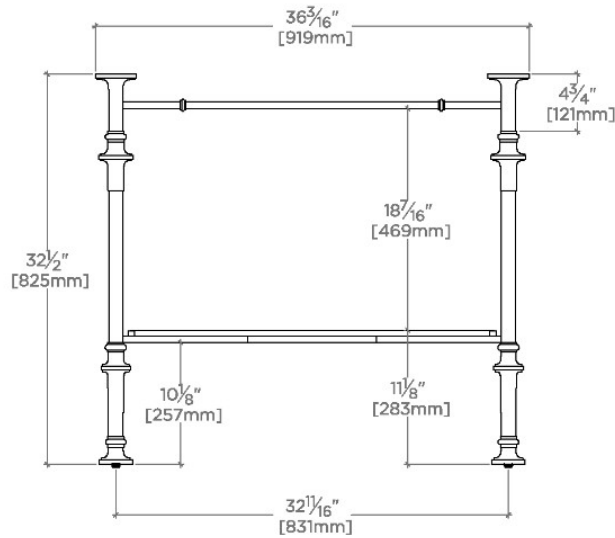

PELHAM

100519

Pelham Metal Four Leg Single Washstand 36 3/16" x 22 3/16"
x 32 5/16"

SHOWN IN PELHAM METAL FOUR LEG SINGLE WASHSTAND 36 3/16" X 22 3/16" X 32 5/16" | 100519

TECHNICAL DETAILS

ADA Compliance: No
Adjustable Levelers Feet: N
Leg Material: Metal
Number Of Legs: Four
Primary Material: Brass
Sink Visibility: N

CERTIFICATIONS

PRODUCT (NOTES)

PELHAM

100519

Pelham Metal Four Leg Single Washstand 36 3/16" x 22 3/16"
x 32 5/16"

TOP VIEW

SCALE: 3/4"=1'-0"

FRONT VIEW

SCALE: 3/4"=1'-0"

SIDE VIEW

SCALE: 3/4"=1'-0"