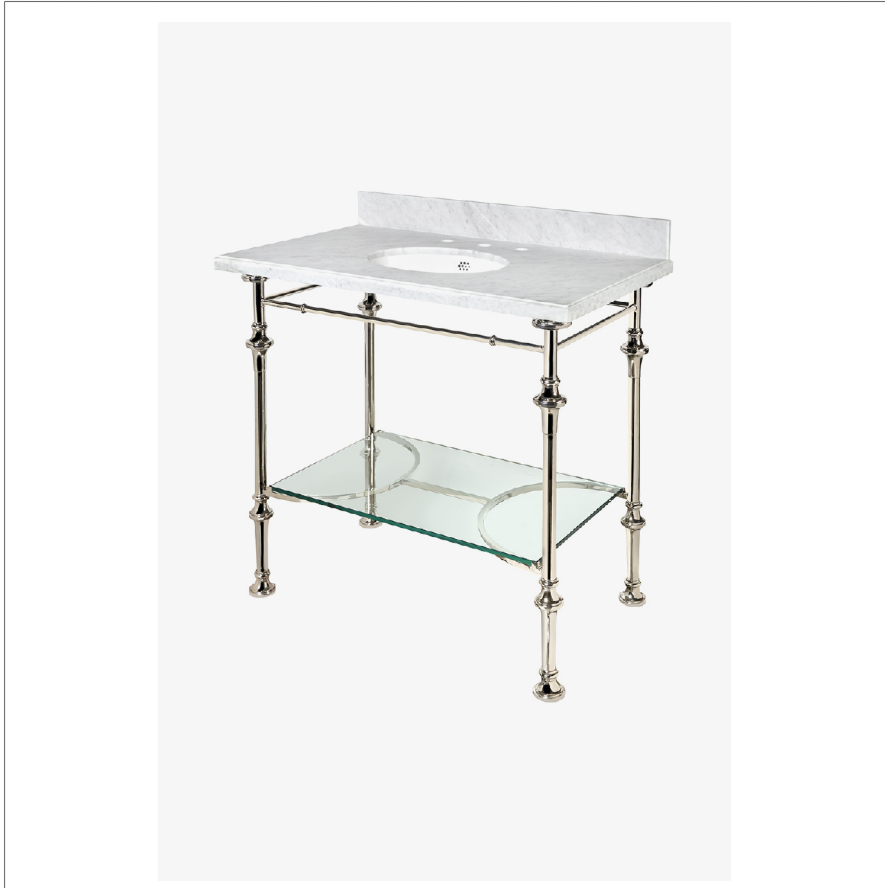

PELHAM

100519

Pelham Metal Four Leg Single Washstand 36 3/16" x 22 3/16"
x 32 5/16"

SHOWN IN PELHAM METAL FOUR LEG SINGLE WASHSTAND 36 3/16" X 22 3/16" X 32 5/16" | 100519

TECHNICAL DETAILS

ADA Compliance: No
Adjustable Levelers Feet: N
Leg Material: Metal
Number Of Legs: Four
Primary Material: Brass
Sink Visibility: N

INSPIRATION

A streamlined washstand with a beautifully detailed, solid brass base ? ideal for enriching traditional or transitional baths.

CODES & STANDARDS

PRODUCT FEATURES

- Solid Brass
- Lower glass shelf for storage
- Top and sink sold separately
- Custom sizes not available

CERTIFICATIONS

PRODUCT (NOTES)

PELHAM

100519

Pelham Metal Four Leg Single Washstand 36 3/16" x 22 3/16"
x 32 5/16"

TOP VIEW

SCALE: 3/4"=1'-0"

FRONT VIEW

SCALE: 3/4"=1'-0"

SIDE VIEW

SCALE: 3/4"=1'-0"