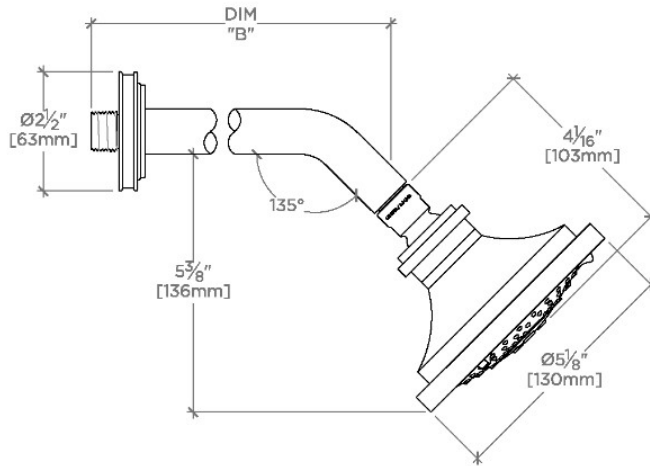

TECHNICAL DETAILS

Adjustable Versus Fixed Spray: Adjustable
 Fittings Hole Diameter: 32 mm
 Inlet Connection Size: 1/2"
 Inlet Connection Type: Male NPT
 Pivot: Y
 Primary Material: Brass
 Restricted Maximum Flow Rate: 6.6 liters/min
 Water Pressure Maximum: 6.0 bar
 Water Pressure Minimum: 1.5 bar
 Water Pressure Recommended: 3.0 bar

PRODUCT FEATURES

- Made of Brass
- Features a swivel 5" showerhead with three adjustable spray patterns
- Includes a 6" wall mounted 45 degree shower arm
- Stocked in Brass, Chrome and Nickel
- Showerhead available in 1.75gpm (6.6L/min) flow rate

CERTIFICATIONS

PRODUCT (NOTES)

Transit

TRS354

Transit 5" Showerhead with Adjustable Spray with 6" Wall Mounted 45 Degree Shower Arm

TOP VIEW

SCALE: 3"=1'-0"

STYLE NO.	DIM "A"	DIM "B"
AES354	10 ¹ / ₁₆ " [272mm]	6 ¹ / ₄ " [158mm]
TRS354		
AES355	12 ¹ / ₁₆ " [323mm]	8 ¹ / ₄ " [209mm]
TRS355		

SPRAY PATTERNS

FRONT VIEW

SCALE: 3"=1'-0"

SIDE VIEW

SCALE: 3"=1'-0"