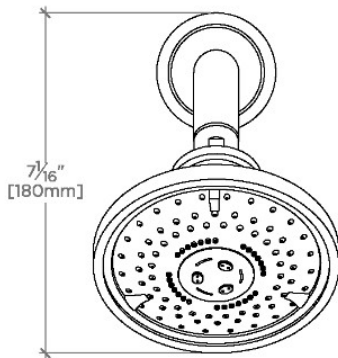

TECHNICAL DETAILS

Adjustable Versus Fixed Spray: Adjustable
 Fittings Hole Diameter: 32 mm
 Inlet Connection Size: 1/2"
 Inlet Connection Type: Male NPT
 Pivot: Y
 Primary Material: Brass
 Restricted Maximum Flow Rate: 6.6 liters/min
 Water Pressure Maximum: 6.0 bar
 Water Pressure Minimum: 1.5 bar
 Water Pressure Recommended: 3.0 bar

PRODUCT FEATURES

- Made of Brass
- Features a swivel 5" showerhead with three adjustable spray patterns
- Includes a 6" wall mounted 45 degree shower arm
- Stocked in Brass, Chrome and Nickel
- Showerhead available in 1.75gpm (6.6L/min) flow rate

CERTIFICATIONS

PRODUCT (NOTES)

Transit

TRS354

Transit 5" Showerhead with Adjustable Spray with 6" Wall Mounted 45 Degree Shower Arm

TOP VIEW

SCALE: 3"=1'-0"

STYLE NO.	DIM "A"	DIM "B"
AES354	10 ¹ / ₁₆ " [272mm]	6 ¹ / ₄ " [158mm]
TRS354		
AES355	12 ¹ / ₁₆ " [323mm]	8 ¹ / ₄ " [209mm]
TRS355		

SPRAY PATTERNS

FRONT VIEW

SCALE: 3"=1'-0"

SIDE VIEW

SCALE: 3"=1'-0"