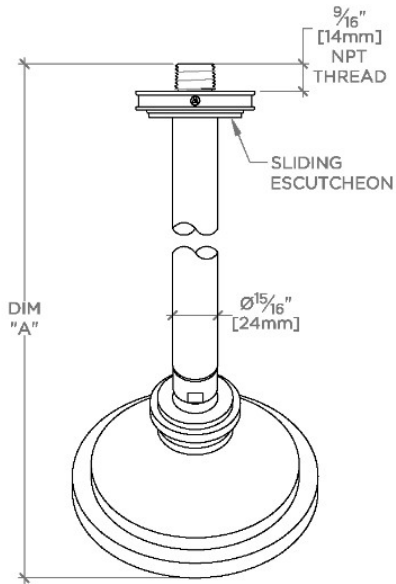

TECHNICAL DETAILS

Adjustable Versus Fixed Spray: Adjustable
 Fittings Hole Diameter: 32 mm
 Inlet Connection Size: 1/2"
 Inlet Connection Type: Male NPT
 Pivot: Y
 Primary Material: Brass
 Restricted Maximum Flow Rate: 6.6 liters/min
 Water Pressure Maximum: 6.0 bar
 Water Pressure Minimum: 1.5 bar
 Water Pressure Recommended: 3.0 bar

PRODUCT FEATURES

- Made of Brass
- Features a swivel 5" showerhead with three adjustable spray patterns
- Includes a 6" wall mounted 45 degree shower arm
- Stocked in Brass, Chrome and Nickel
- Showerhead available in 1.75gpm (6.6L/min) flow rate

CERTIFICATIONS

PRODUCT (NOTES)

Transit

TRS354

Transit 5" Showerhead with Adjustable Spray with 6" Wall Mounted 45 Degree Shower Arm

TOP VIEW

SCALE: 3"=1'-0"

STYLE NO.	DIM "A"	DIM "B"
AES354	10 ¹ / ₁₆ " [272mm]	6 ¹ / ₄ " [158mm]
TRS354		
AES355	12 ¹ / ₁₆ " [323mm]	8 ¹ / ₄ " [209mm]
TRS355		

SPRAY PATTERNS

FRONT VIEW

SCALE: 3"=1'-0"

SIDE VIEW

SCALE: 3"=1'-0"