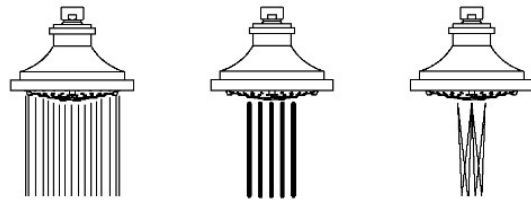

TECHNICAL DETAILS

Adjustable Versus Fixed Spray: Adjustable
 Fittings Hole Diameter: 32 mm
 Inlet Connection Size: 1/2"
 Inlet Connection Type: Male NPT
 Pivot: Y
 Primary Material: Brass
 Restricted Maximum Flow Rate: 6.6 liters/min
 Water Pressure Maximum: 6.0 bar
 Water Pressure Minimum: 1.5 bar
 Water Pressure Recommended: 3.0 bar

PRODUCT FEATURES

- Made of Brass
- Features a swivel 5" showerhead with three adjustable spray patterns
- Includes a 6" wall mounted 45 degree shower arm
- Stocked in Brass, Chrome and Nickel
- Showerhead available in 1.75gpm (6.6L/min) flow rate

CERTIFICATIONS

PRODUCT (NOTES)

Transit

TRS354

Transit 5" Showerhead with Adjustable Spray with 6" Wall Mounted 45 Degree Shower Arm

TOP VIEW

SCALE: 3"=1'-0"

STYLE NO.	DIM "A"	DIM "B"
AES354	10 ¹ / ₁₆ " [272mm]	6 ¹ / ₄ " [158mm]
TRS354		
AES355	12 ¹ / ₁₆ " [323mm]	8 ¹ / ₄ " [209mm]
TRS355		

SPRAY PATTERNS

FRONT VIEW

SCALE: 3"=1'-0"

SIDE VIEW

SCALE: 3"=1'-0"