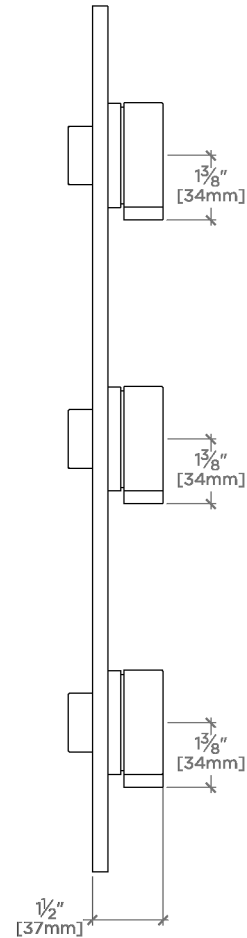

## Bond

BTH630

Bond Solo Series Integrated Thermostatic and Dual Volume Control Trim with Knob Handles

SHOWN IN BOND SOLO SERIES INTEGRATED THERMOSTATIC AND DUAL VOLUME CONTROL TRIM WITH KNOB HANDLES | BTH630

### TECHNICAL DETAILS

ADA Compliance: Yes  
 Integrated Diverter: Y  
 Number Of Holes: Three Hole  
 Primary Material: Brass

#### Knob Handles

Allows bather to adjust temperature of all waterway outlets with a hot limit safety stop providing anti-scald protection

Stocked in Chrome, Nickel, Brass and Dark Nickel

Requires rough valve, sold separately: GUTH74 (USA) or GU74TH (UK/International)

## BTH630

Bond Solo Series Integrated Thermostatic and Dual Volume Control Trim with Knob Handles

TOP VIEW SCALE: 3"=1'-0"

FRONT VIEW SCALE: 3"=1'-0"

SIDE VIEW SCALE: 3"=1'-0"