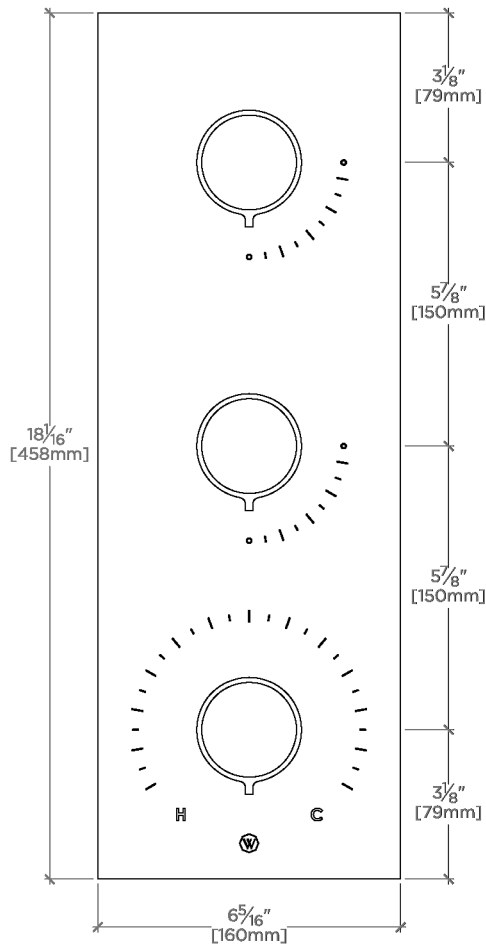

## BTH630

Bond Solo Series Integrated Thermostatic and Dual Volume Control Trim with Knob Handles

TOP VIEW SCALE: 3"=1'-0"

FRONT VIEW SCALE: 3"=1'-0"

SIDE VIEW SCALE: 3"=1'-0"