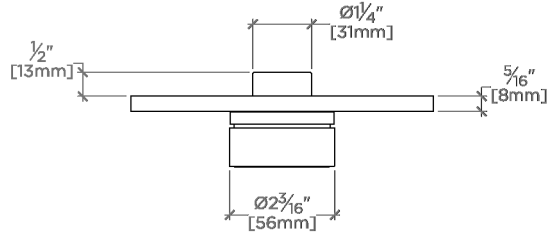

## BTH630

Bond Solo Series Integrated Thermostatic and Dual Volume Control Trim with Knob Handles

TOP VIEW SCALE: 3"=1'-0"

FRONT VIEW SCALE: 3"=1'-0"

SIDE VIEW SCALE: 3"=1'-0"