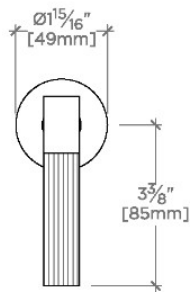

BOND

BVC12D

Bond Union Series Volume Control with Enamel Guilloche Lines Lever Handle

SHOWN IN BOND UNION SERIES VOLUME CONTROL WITH ENAMEL GUILLOCHE LINES LEVER HANDLE | BVC12D

TECHNICAL DETAILS

ADA Compliance: Yes
Fittings Hole Diameter: 1 3/8"
Handle Turn Angle: Quarter Turn
Integrated Diverter: N
Number Of Holes: One Hole
Primary Material: Brass

PRODUCT FEATURES

Lever Handle

Used to control water flow to a single waterway outlet such as a showerhead, handshower, or tub spout

Features Guilloche Lines combined with Enamel Handle

Stocked in Nickel and Brass

Requires rough valve, sold separately: GUV18/ GUV19 or GUV16 /GUV17

CERTIFICATIONS

PRODUCT (NOTES)

BOND

BVC12D

Bond Union Series Volume Control with Enamel Guilloche Lines Lever Handle

TOP VIEW SCALE: 3"=1'-0"

FRONT VIEW SCALE: 3"=1'-0"

SIDE VIEW SCALE: 3"=1'-0"