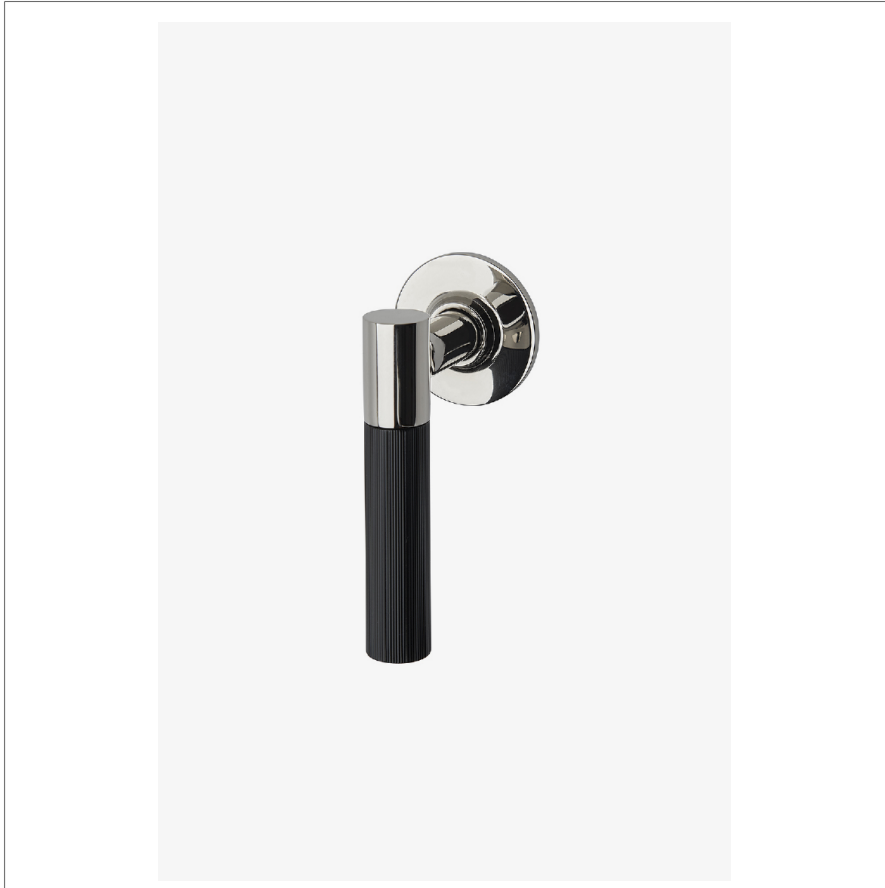

BOND

BVC12D

Bond Union Series Volume Control with Enamel Guilloche Lines Lever Handle

SHOWN IN BOND UNION SERIES VOLUME CONTROL WITH ENAMEL GUILLOCHE LINES LEVER HANDLE | BVC12D

TECHNICAL DETAILS

ADA Compliance: Yes
Fittings Hole Diameter: 1 3/8"
Handle Turn Angle: Quarter Turn
Integrated Diverter: N
Number Of Holes: One Hole
Primary Material: Brass

INSPIRATION

Modern designs infused with rare soul and artistry. Explore our wide range of Bond bath and kitchen elements, from fittings to fixtures to hardware.

CODES & STANDARDS

ASME A112.18.1/CSA B125.1, State of MA

PRODUCT FEATURES

Lever Handle

Used to control water flow to a single waterway outlet such as a showerhead, handshower, or tub spout

Features Guilloche Lines combined with Enamel Handle

Stocked in Nickel and Brass

Requires rough valve, sold separately: GUV18/ GUV19 or GUV16 /GUV17

CERTIFICATIONS

PRODUCT (NOTES)

BOND

BVC12D

Bond Union Series Volume Control with Enamel Guilloche Lines Lever Handle

TOP VIEW SCALE: 3"=1'-0"