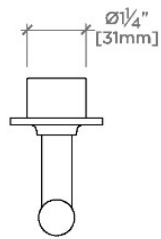

BOND

BVC12D

Bond Union Series Volume Control with Enamel Guilloche Lines Lever Handle

SHOWN IN BOND UNION SERIES VOLUME CONTROL WITH ENAMEL GUILLOCHE LINES LEVER HANDLE | BVC12D

TECHNICAL DETAILS

ADA Compliance: Yes
Fittings Hole Diameter: 1 3/8"
Handle Turn Angle: Quarter Turn
Integrated Diverter: N
Number Of Holes: One Hole
Primary Material: Brass

PRODUCT FEATURES

Lever Handle

Used to control water flow to a single waterway outlet such as a showerhead, handshower, or tub spout

Features Guilloche Lines combined with Enamel Handle

Stocked in Nickel and Brass

Requires rough valve, sold separately: GUV18/ GUV19 or GUV16 /GUV17

CERTIFICATIONS

PRODUCT (NOTES)

BOND

BVC12D

Bond Union Series Volume Control with Enamel Guilloche Lines Lever Handle

TOP VIEW SCALE: 3"=1'-0"

FRONT VIEW SCALE: 3"=1'-0"

SIDE VIEW SCALE: 3"=1'-0"