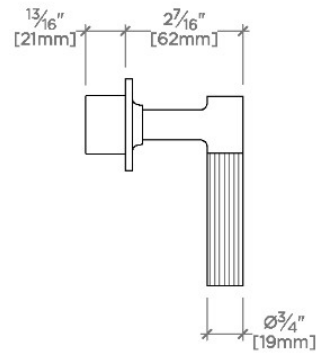

BOND

BVC12D

Bond Union Series Volume Control with Enamel Guilloche Lines Lever Handle

SHOWN IN BOND UNION SERIES VOLUME CONTROL WITH ENAMEL GUILLOCHE LINES LEVER HANDLE | BVC12D

TECHNICAL DETAILS

ADA Compliance: Yes
Fittings Hole Diameter: 1 3/8"
Handle Turn Angle: Quarter Turn
Integrated Diverter: N
Number Of Holes: One Hole
Primary Material: Brass

PRODUCT FEATURES

Lever Handle

Used to control water flow to a single waterway outlet such as a showerhead, handshower, or tub spout

Features Guilloche Lines combined with Enamel Handle

Stocked in Nickel and Brass

Requires rough valve, sold separately: GUV18/ GUV19 or GUV16 /GUV17

CERTIFICATIONS

PRODUCT (NOTES)

BOND

BVC12D

Bond Union Series Volume Control with Enamel Guilloche Lines Lever Handle

TOP VIEW SCALE: 3"=1'-0"

FRONT VIEW SCALE: 3"=1'-0"

SIDE VIEW SCALE: 3"=1'-0"