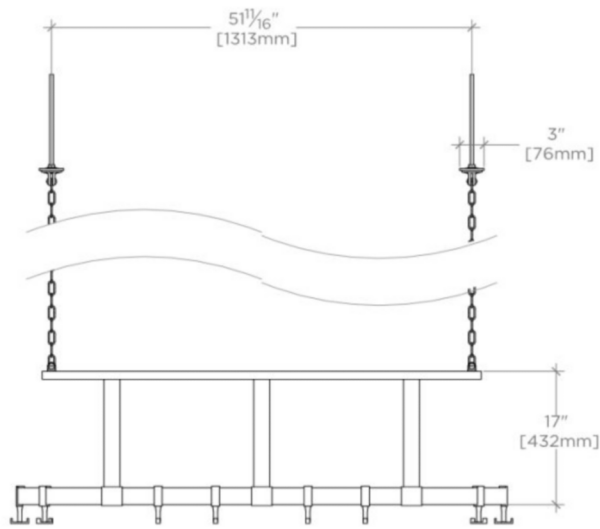

### TECHNICAL DETAILS

Depth / Width: 21 1/4"  
Height: 81 3/4"  
Length: 60"

## RUTHERFORD

Rutherford Ceiling Mounted Pot Rack

RHPR01

TOP VIEW

SCALE: 1/2"=1'-0"

SIDE VIEW

SCALE: 1/2"=1'-0"

END VIEW

SCALE: 1/2"=1'-0"