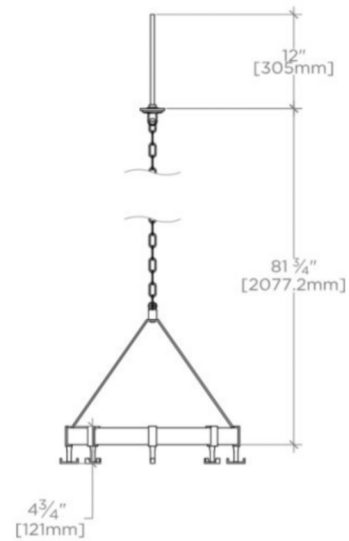

### TECHNICAL DETAILS

Depth / Width: 21 1/4"  
Height: 81 3/4"  
Length: 60"

## RUTHERFORD

Rutherford Ceiling Mounted Pot Rack

RHPR01

TOP VIEW

SCALE: 1/2"=1'-0"

SIDE VIEW

SCALE: 1/2"=1'-0"

END VIEW

SCALE: 1/2"=1'-0"