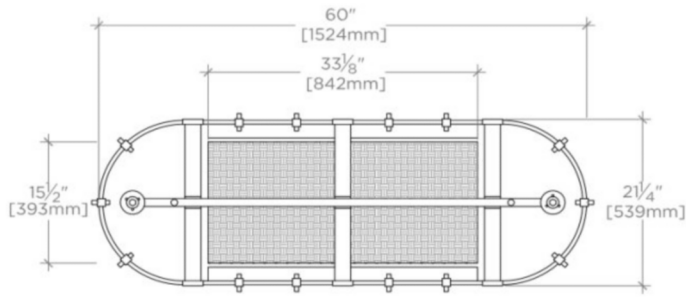

### TECHNICAL DETAILS

Depth / Width: 21 1/4"  
Height: 81 3/4"  
Length: 60"

## RUTHERFORD

Rutherford Ceiling Mounted Pot Rack

RHPR01

TOP VIEW

SCALE: 1/2"=1'-0"

SIDE VIEW

SCALE: 1/2"=1'-0"

END VIEW

SCALE: 1/2"=1'-0"