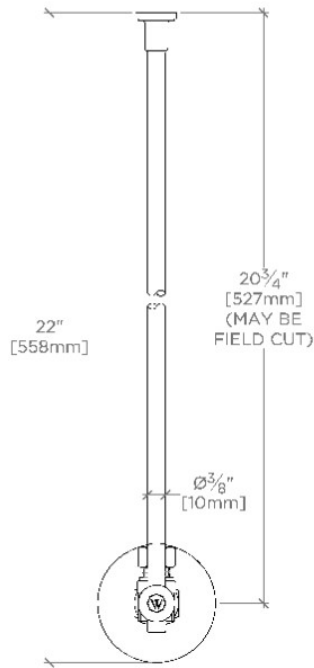

### TECHNICAL DETAILS

SHOWN IN UNIVERSAL MODERN ANGLE WATERCLOSET SUPPLY KIT 1/2" IPS X 3/8" O.D. COMPRESSION | UWK2AP

## UWK2AP

Universal Modern Angle Watercloset Supply Kit 1/2" IPS x 3/8" O.D. Compression

TOP VIEW SCALE: 3"=1'-0"

FRONT VIEW SCALE: 3"=1'-0"

SIDE VIEW SCALE: 3"=1'-0"