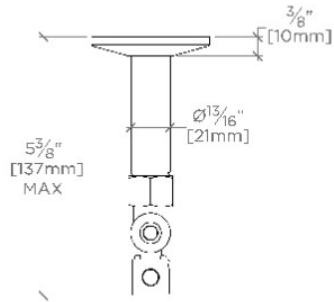

## UWK2AP

Universal Modern Angle Watercloset Supply Kit 1/2" IPS x 3/8" O.D. Compression

TOP VIEW SCALE: 3"=1'-0"

FRONT VIEW SCALE: 3"=1'-0"

SIDE VIEW SCALE: 3"=1'-0"