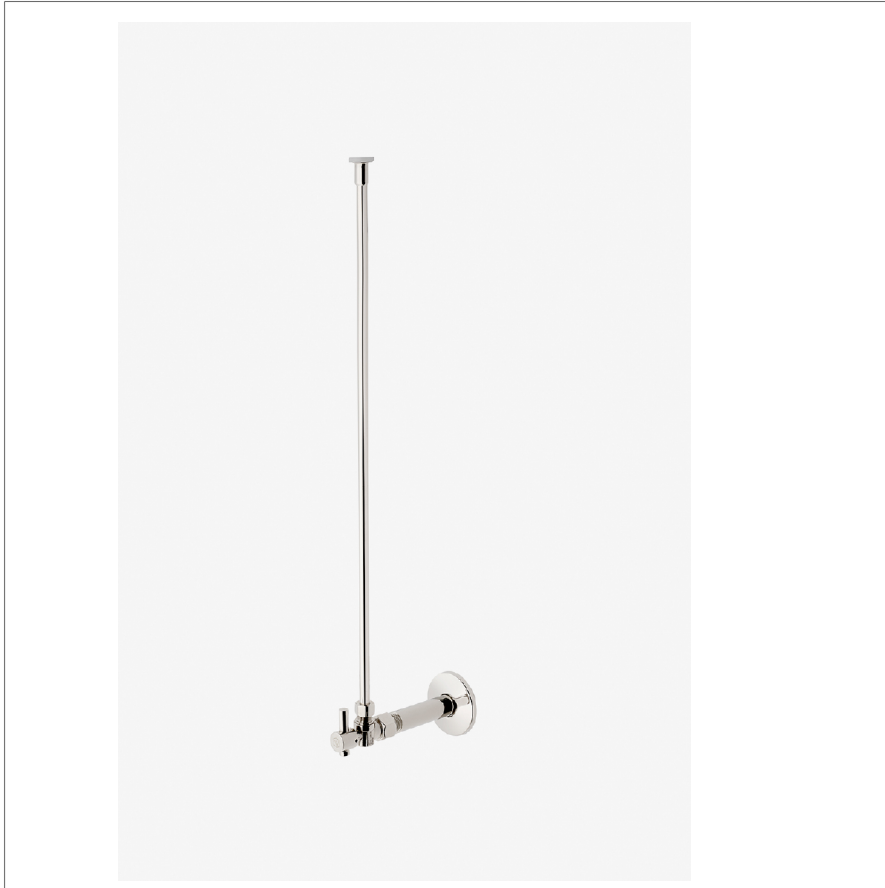

## Universal

UWK2AP

Universal Modern Angle Watercloset Supply Kit 1/2" IPS x 3/8" O.D. Compression

### TECHNICAL DETAILS

SHOWN IN UNIVERSAL MODERN ANGLE WATERCLOSET SUPPLY KIT 1/2" IPS X 3/8" O.D. COMPRESSION | UWK2AP

### PRODUCT FEATURES

Watercloset Supply Kit

Angle Stops Include Modern Lever Handles

Stocked in Chrome, Nickel, Brass, Dark Nickel and Matte Black

## UWK2AP

Universal Modern Angle Watercloset Supply Kit 1/2" IPS x 3/8" O.D. Compression

TOP VIEW SCALE: 3"=1'-0"

FRONT VIEW SCALE: 3"=1'-0"

SIDE VIEW SCALE: 3"=1'-0"