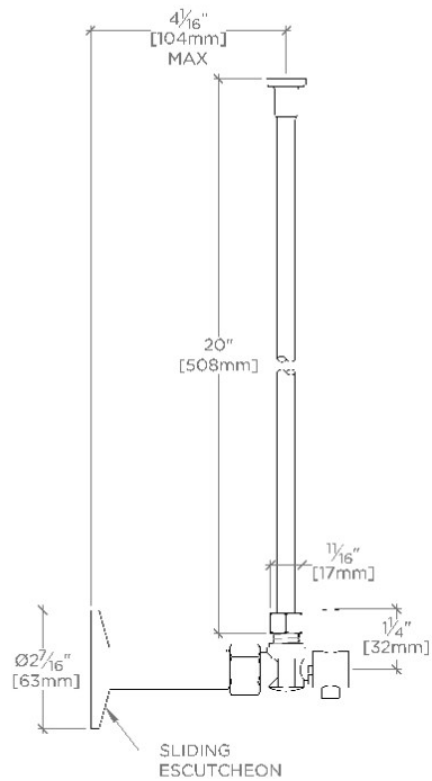

## UWK2AP

Universal Modern Angle Watercloset Supply Kit 1/2" IPS x 3/8" O.D. Compression

TOP VIEW SCALE: 3"=1'-0"

FRONT VIEW SCALE: 3"=1'-0"

SIDE VIEW SCALE: 3"=1'-0"