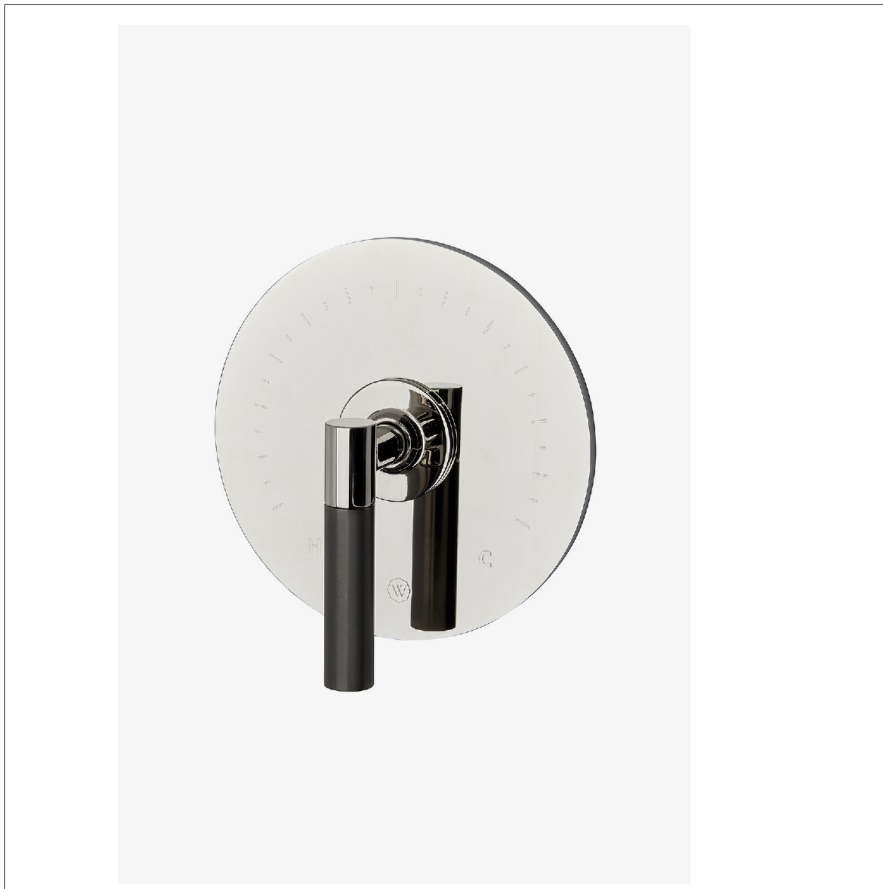

## BTH22B

Bond Tandem Series Round Thermostatic Control Valve Trim with Two-Tone Lever Handle

SHOWN IN BOND TANDEM SERIES ROUND THERMOSTATIC CONTROL VALVE TRIM WITH TWO-TONE LEVER HANDLE | BTH22B

### TECHNICAL DETAILS

ADA Compliance: Yes  
Integrated Diverter: N  
Number Of Holes: One Hole  
Primary Material: Brass

### PRODUCT FEATURES

Lever Handle

Allows bather to adjust temperature of all waterway outlets with a hot limit safety stop providing anti-scald protection

Features Two-Tone Handle

Stocked in Nickel and Brass