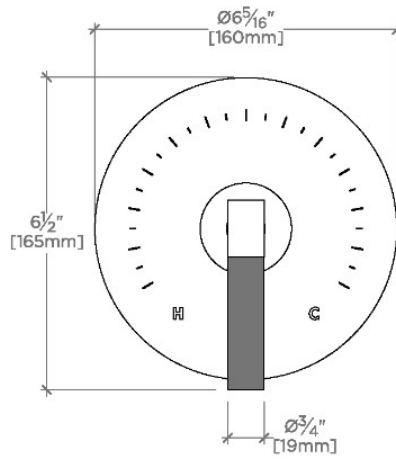

## Bond

BTH22B

Bond Tandem Series Round Thermostatic Control Valve Trim  
with Two-Tone Lever Handle

TOP VIEW SCALE: 3"=1'-0"

FRONT VIEW SCALE: 3"=1'-0"

SIDE VIEW SCALE: 3"=1'-0"