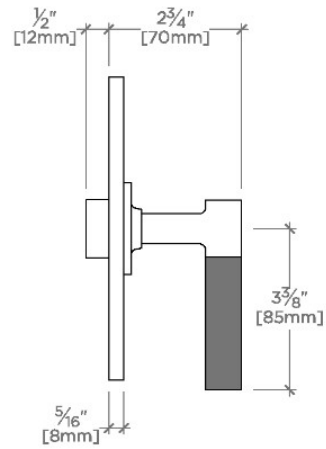

## Bond

BTH22B

Bond Tandem Series Round Thermostatic Control Valve Trim  
with Two-Tone Lever Handle

TOP VIEW SCALE: 3"=1'-0"

FRONT VIEW SCALE: 3"=1'-0"

SIDE VIEW SCALE: 3"=1'-0"