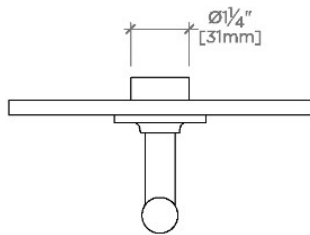

## Bond

BTH22B

Bond Tandem Series Round Thermostatic Control Valve Trim  
with Two-Tone Lever Handle

TOP VIEW SCALE: 3"=1'-0"

FRONT VIEW SCALE: 3"=1'-0"

SIDE VIEW SCALE: 3"=1'-0"