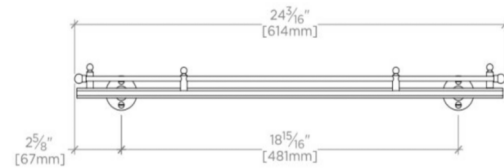

### TECHNICAL DETAILS

Escutcheon Primary Material: Brass  
Depth / Width: 6 1/4"  
Height: 2 3/8"  
Installation Type: Wall Mounted  
Length: 24 1/4"  
Number of Drawers / Shelves: One  
Primary Material: Brass ends with glass shelf  
Suggested Application: Bath

### PRODUCT FEATURES

24 1/4" x 6 1/4" x 2 3/8"

Made from Brass

Mounting hardware included

## CRSF24

Crystal 24 1/4" Single Tier Shelf

TOP VIEW

SCALE: 1/2"=1'-0"

FRONT VIEW

SCALE: 1/2"=1'-0"

SIDE VIEW

SCALE: 1/2"=1'-0"