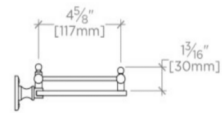

### TECHNICAL DETAILS

Escutcheon Primary Material: Brass  
Depth / Width: 6 1/4"  
Height: 2 3/8"  
Installation Type: Wall Mounted  
Length: 24 1/4"  
Number of Drawers / Shelves: One  
Primary Material: Brass ends with glass shelf  
Suggested Application: Bath

### PRODUCT FEATURES

24 1/4" x 6 1/4" x 2 3/8"

Made from Brass

Mounting hardware included

## CRSF24

Crystal 24 1/4" Single Tier Shelf

TOP VIEW

SCALE: 1/2"=1'-0"

FRONT VIEW

SCALE: 1/2"=1'-0"

SIDE VIEW

SCALE: 1/2"=1'-0"