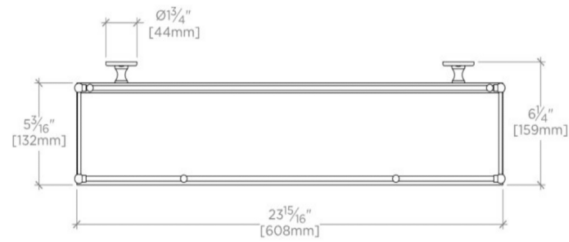

### TECHNICAL DETAILS

Escutcheon Primary Material: Brass  
Depth / Width: 6 1/4"  
Height: 2 3/8"  
Installation Type: Wall Mounted  
Length: 24 1/4"  
Number of Drawers / Shelves: One  
Primary Material: Brass ends with glass shelf  
Suggested Application: Bath

### PRODUCT FEATURES

24 1/4" x 6 1/4" x 2 3/8"

Made from Brass

Mounting hardware included

## CRSF24

Crystal 24 1/4" Single Tier Shelf

TOP VIEW

SCALE: 1/2"=1'-0"

FRONT VIEW

SCALE: 1/2"=1'-0"

SIDE VIEW

SCALE: 1/2"=1'-0"