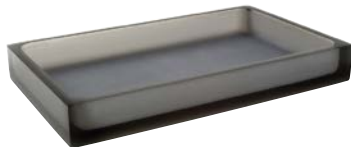

ESTB. 1978

WATERWORKS

Floe

Crafted from pristine resin, these luminous accessories deliver clean, simple elegance, perfect for contemporary bath environments.

Floe

Soap Dispenser

2 ½" x 2 ½" x 6 ¾" FESD05
Smoke 19-44764-30101
Arctic 19-79963-28486

Soap Dish

5 ¼" x 5 ¼" x 1 ¾" FESD01
Smoke 22-18677-08609
Arctic 19-82943-05449

Square Soap Dish

3 ½" x 3 ½" x 1 ⅝" FESD04
Smoke 19-95624-12284
Arctic 19-57750-91556

Toothbrush Holder

2 ½" x 2 ½" x 4" FETH01
Smoke 22-93997-45037
Arctic 19-24259-97155

Container

2 ½" x 3 ½" x 3 ¼" FECO01
Smoke 22-69274-57997
Arctic 19-78781-33477

Tissue Cover

5 ¾" x 5 ¾" x 6" FETC01
Smoke 22-58676-96446
Arctic 19-93551-52576

Tray

11 ½" x 7 ⅞" x 1 ½" FETRO1
Smoke 22-30683-50066
Arctic 19-22222-81751