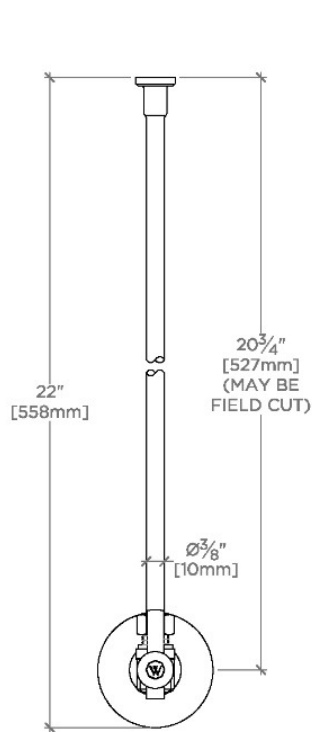

Universal

UWK2AS

Universal Modern Angle Watercloset Supply Kit 1/2" Sweat x 3/8" O.D. Compression

SHOWN IN UNIVERSAL MODERN ANGLE WATERCLOSET SUPPLY KIT 1/2" SWEAT X 3/8" O.D. COMPRESSION | UWK2AS

TECHNICAL DETAILS

CODES & STANDARDS

PRODUCT FEATURES

Watercloset Supply Kit

Angle Stops Include Modern Lever Handles

Stocked in Chrome, Nickel, Brass, Dark Nickel and Matte Black

CERTIFICATIONS

PRODUCT (NOTES)

Universal

UWK2AS

Universal Modern Angle Watercloset Supply Kit 1/2" Sweat x 3/8" O.D. Compression

TOP VIEW SCALE: 3"=1'-0"

FRONT VIEW SCALE: 3"=1'-0"

SIDE VIEW SCALE: 3"=1'-0"