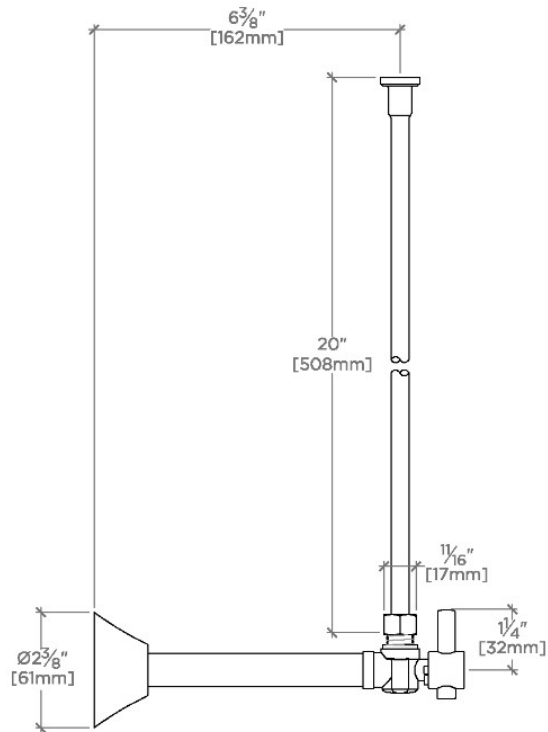

Universal

UWK2AS

Universal Modern Angle Watercloset Supply Kit 1/2" Sweat x 3/8" O.D. Compression

SHOWN IN UNIVERSAL MODERN ANGLE WATERCLOSET SUPPLY KIT 1/2" SWEAT X 3/8" O.D. COMPRESSION | UWK2AS

TECHNICAL DETAILS

UWK2AS

Universal Modern Angle Watercloset Supply Kit 1/2" Sweat x 3/8" O.D. Compression

TOP VIEW SCALE: 3"=1'-0"

FRONT VIEW SCALE: 3"=1'-0"

SIDE VIEW SCALE: 3"=1'-0"