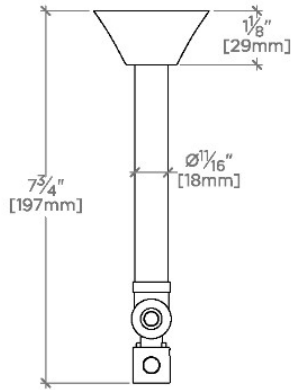

Universal

UWK2AS

Universal Modern Angle Watercloset Supply Kit 1/2" Sweat x 3/8" O.D. Compression

SHOWN IN UNIVERSAL MODERN ANGLE WATERCLOSET SUPPLY KIT 1/2" SWEAT X 3/8" O.D. COMPRESSION | UWK2AS

TECHNICAL DETAILS

UWK2AS

Universal Modern Angle Watercloset Supply Kit 1/2" Sweat x 3/8" O.D. Compression

TOP VIEW SCALE: 3"=1'-0"

FRONT VIEW SCALE: 3"=1'-0"

SIDE VIEW SCALE: 3"=1'-0"