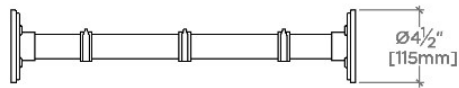

Specify number of hooks when ordering.

CERTIFICATIONS

Replacement hooks available
PRODUCT (NOTES)

METROPOLE

MEPR02

Metropole Cabinet Mounted Pot Rack

TOP VIEW

SCALE: 1"=1'-0"

ISO VIEW

SCALE: 1"=1'-0"

FRONT VIEW

SCALE: 1"=1'-0"

SIDE VIEW

SCALE: 1"=1'-0"