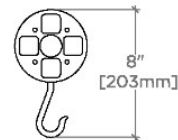

METROPOLE

MEPR02

Metropole Cabinet Mounted Pot Rack

SHOWN IN METROPOLE CABINET MOUNTED POT RACK | MEPR02

TECHNICAL DETAILS

Depth/Width: 4 1/2"
Height: 8"
Length: 21 1/2"
Primary Material: Brass

INSPIRATION

The Metropole pot rack echoes the stylish interior fittings of Golden Era Paris. Made of solid brass, it is substantial enough for the serious chef, with a bit of Parisian flair and beautiful craftsmanship. Custom sizes available.

Specify number of hooks when ordering.

CERTIFICATIONS

Replacement hooks available
PRODUCT (NOTES)

METROPOLE

MEPR02

Metropole Cabinet Mounted Pot Rack

TOP VIEW

SCALE: 1"=1'-0"

ISO VIEW

SCALE: 1"=1'-0"

FRONT VIEW

SCALE: 1"=1'-0"

SIDE VIEW

SCALE: 1"=1'-0"