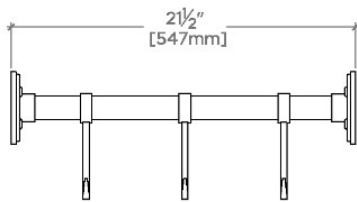

METROPOLE

MEPR02

Metropole Cabinet Mounted Pot Rack

SHOWN IN METROPOLE CABINET MOUNTED POT RACK | MEPR02

TECHNICAL DETAILS

Depth/Width: 4 1/2"
Height: 8"
Length: 21 1/2"
Primary Material: Brass

INSPIRATION

The Metropole pot rack echoes the stylish interior fittings of Golden Era Paris. Made of solid brass, it is substantial enough for the serious chef, with a bit of Parisian flair and beautiful craftsmanship. Custom sizes available.

Specify number of hooks when ordering.

CERTIFICATIONS

Replacement hooks available
PRODUCT (NOTES)

METROPOLE

MEPR02

Metropole Cabinet Mounted Pot Rack

TOP VIEW

SCALE: 1"=1'-0"

ISO VIEW

SCALE: 1"=1'-0"

FRONT VIEW

SCALE: 1"=1'-0"

SIDE VIEW

SCALE: 1"=1'-0"