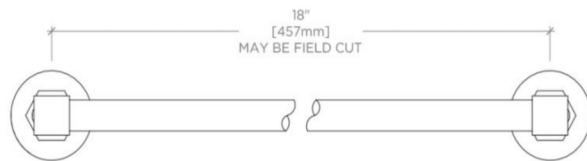

HENRY

Henry 18" Single Metal Towel Bar

HNTB18

SHOWN IN HENRY 18" SINGLE METAL TOWEL BAR | HNTB18

TECHNICAL DETAILS

Horizontal Rail Material: Metal
Length: 18"
Primary Material: Brass

INSPIRATION

Influenced by the connection of industry and art Henry easily transitions between modern, traditional, utilitarian and classic settings.

PRODUCT FEATURES

18" x 3 3/16" x 2 5/16"

Made of Brass

Bar can be cut to any shorter length

HENRY

Henry 18" Single Metal Towel Bar

HNTB18

TOP VIEW

SCALE: 3"=1'-0"

FRONT VIEW

SCALE: 3"=1'-0"

SIDE VIEW SCALE: 3"=1'-0"