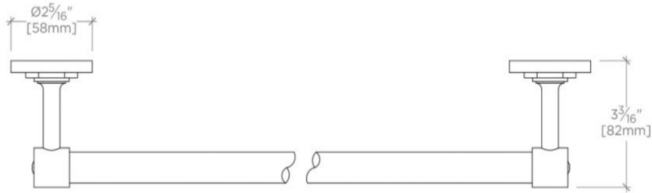

HENRY

Henry 18" Single Metal Towel Bar

HNTB18

SHOWN IN HENRY 18" SINGLE METAL TOWEL BAR | HNTB18

TECHNICAL DETAILS

Horizontal Rail Material: Metal
Length: 18"
Primary Material: Brass

INSPIRATION

Influenced by the connection of industry and art Henry easily transitions between modern, traditional, utilitarian and classic settings.

PRODUCT FEATURES

18" x 3 3/16" x 2 5/16"

Made of Brass

Bar can be cut to any shorter length

HENRY

Henry 18" Single Metal Towel Bar

HNTB18

TOP VIEW

SCALE: 3"=1'-0"

FRONT VIEW

SCALE: 3"=1'-0"

SIDE VIEW SCALE: 3"=1'-0"