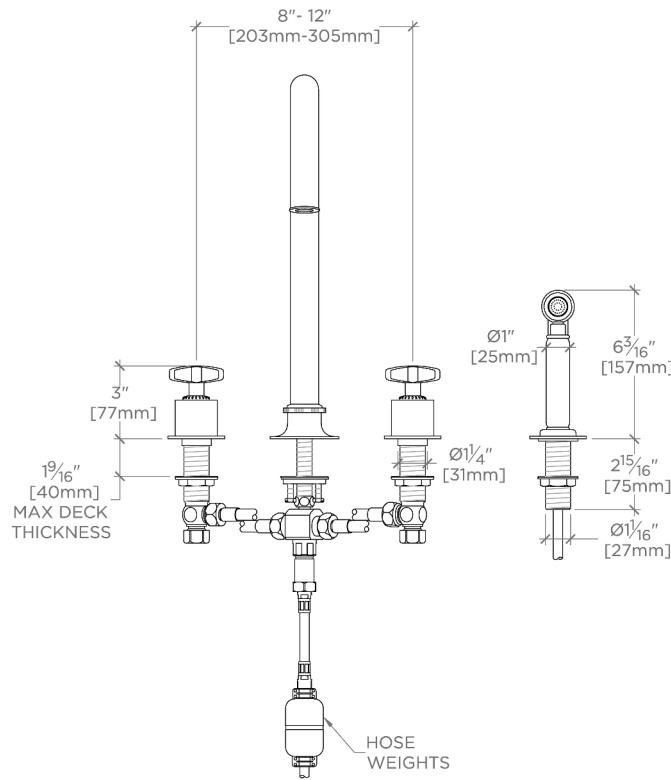

ADA Compliance: Yes
 Deck Thickness Maximum: 27 mm
 Deck Thickness Minimum: 8 mm
 Fittings Hole Diameter: 35 mm
 Handle Turn Angle: Quarter Turn
 Handshower Spray Hose Length: 1.5 m
 Inlet Connection Size: 1/2"
 Inlet Connection Type: Male with Supply Nut
 Restricted Maximum Flow Rate: 6.6 liters/min
 Spout Swivel: Y
 Spray Included In Unit: Y
 Valve Material: Brass and Ceramic
 Water Pressure Maximum: 6.0 bar
 Water Pressure Minimum: 1.5 bar
 Water Pressure Recommended: 3.0 bar

CODES & STANDARDS

CKM301X, NSF/ANSI/CAN 61:Q < 1, NSF/ANSI/CAN 372, ASME A112.18.1/CSA B125.1

PRODUCT FEATURES

Features Cross Handles

Stocked in Chrome, Nickel, and Brass

Available in 1.75 gpm (6.6 L/min) flow rate

Single function sidespray

CERTIFICATIONS

PRODUCT (NOTES)

Henry Chronos

CKM301

Henry Chronos Three Hole Gooseneck Kitchen Faucet with Cross Handles and Spray

TOP VIEW

SCALE: $1\frac{1}{2}"=1'-0"$

FRONT VIEW

SCALE: $1\frac{1}{2}"=1'-0"$

SIDE VIEW

SCALE: $1\frac{1}{2}"=1'-0"$