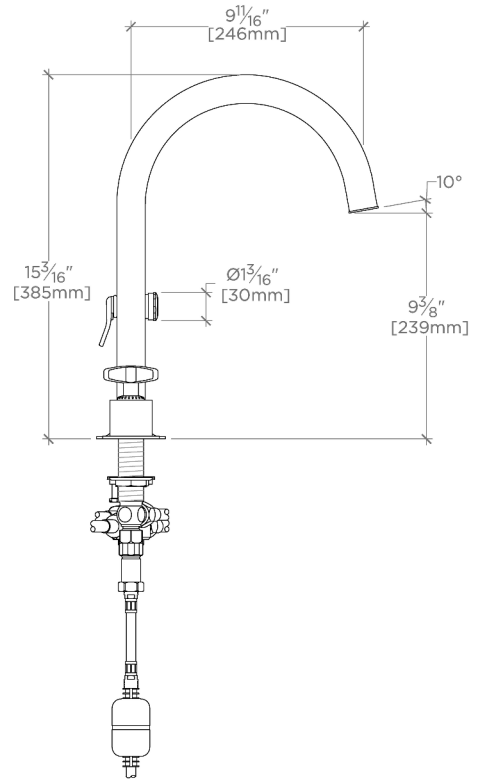

ADA Compliance: Yes
 Deck Thickness Maximum: 27 mm
 Deck Thickness Minimum: 8 mm
 Fittings Hole Diameter: 35 mm
 Handle Turn Angle: Quarter Turn
 Handshower Spray Hose Length: 1.5 m
 Inlet Connection Size: 1/2"
 Inlet Connection Type: Male with Supply Nut
 Restricted Maximum Flow Rate: 6.6 liters/min
 Spout Swivel: Y
 Spray Included In Unit: Y
 Valve Material: Brass and Ceramic
 Water Pressure Maximum: 6.0 bar
 Water Pressure Minimum: 1.5 bar
 Water Pressure Recommended: 3.0 bar

CODES & STANDARDS

CKM301X, NSF/ANSI/CAN 61:Q < 1, NSF/ANSI/CAN 372, ASME A112.18.1/CSA B125.1

PRODUCT FEATURES

Features Cross Handles

Stocked in Chrome, Nickel, and Brass

Available in 1.75 gpm (6.6 L/min) flow rate

Single function sidespray

CERTIFICATIONS

PRODUCT (NOTES)

Henry Chronos

CKM301

Henry Chronos Three Hole Gooseneck Kitchen Faucet with Cross Handles and Spray

TOP VIEW

SCALE: $1\frac{1}{2}"=1'-0"$

FRONT VIEW

SCALE: $1\frac{1}{2}"=1'-0"$

SIDE VIEW

SCALE: $1\frac{1}{2}"=1'-0"$