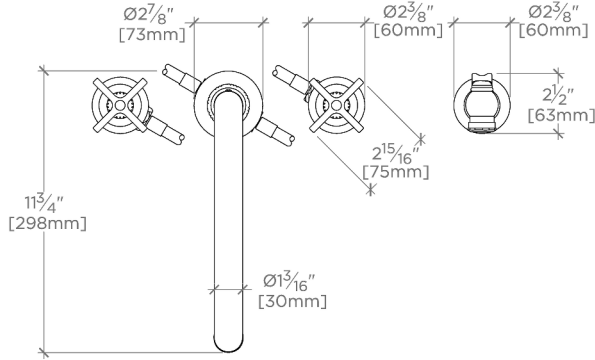

ADA Compliance: Yes
 Deck Thickness Maximum: 27 mm
 Deck Thickness Minimum: 8 mm
 Fittings Hole Diameter: 35 mm
 Handle Turn Angle: Quarter Turn
 Handshower Spray Hose Length: 1.5 m
 Inlet Connection Size: 1/2"
 Inlet Connection Type: Male with Supply Nut
 Restricted Maximum Flow Rate: 6.6 liters/min
 Spout Swivel: Y
 Spray Included In Unit: Y
 Valve Material: Brass and Ceramic
 Water Pressure Maximum: 6.0 bar
 Water Pressure Minimum: 1.5 bar
 Water Pressure Recommended: 3.0 bar

CODES & STANDARDS

CKM301X, NSF/ANSI/CAN 61:Q < 1, NSF/ANSI/CAN 372, ASME A112.18.1/CSA B125.1

PRODUCT FEATURES

Features Cross Handles

Stocked in Chrome, Nickel, and Brass

Available in 1.75 gpm (6.6 L/min) flow rate

Single function sidespray

CERTIFICATIONS

PRODUCT (NOTES)

Henry Chronos

CKM301

Henry Chronos Three Hole Gooseneck Kitchen Faucet with Cross Handles and Spray

TOP VIEW

SCALE: $1\frac{1}{2}"=1'-0"$

FRONT VIEW

SCALE: $1\frac{1}{2}"=1'-0"$

SIDE VIEW

SCALE: $1\frac{1}{2}"=1'-0"$