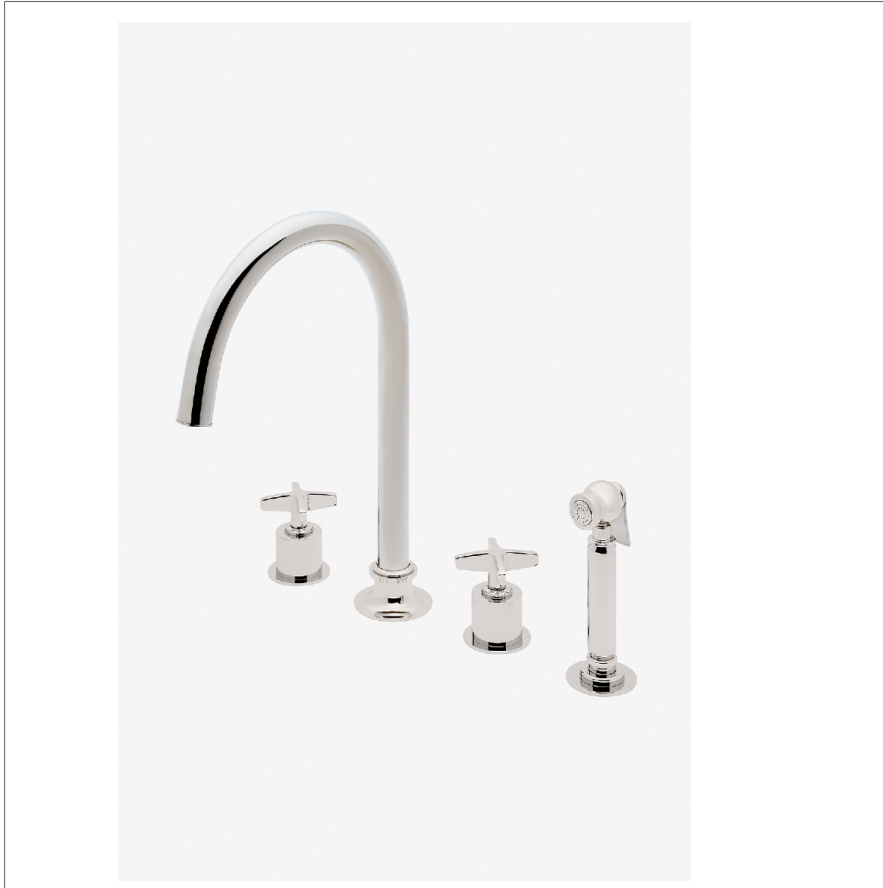

Henry Chronos

CKM301

Henry Chronos Three Hole Gooseneck Kitchen Faucet with Cross Handles and Spray

SHOWN IN HENRY CHRONOS THREE HOLE GOOSENECK KITCHEN FAUCET WITH CROSS HANDLES AND SPRAY | CKM301

TECHNICAL DETAILS

ADA Compliance: Yes
 Deck Thickness Maximum: 27 mm
 Deck Thickness Minimum: 8 mm
 Fittings Hole Diameter: 35 mm
 Handle Turn Angle: Quarter Turn
 Handshower Spray Hose Length: 1.5 m
 Inlet Connection Size: 1/2"
 Inlet Connection Type: Male with Supply Nut
 Restricted Maximum Flow Rate: 6.6 liters/min
 Spout Swivel: Y
 Spray Included In Unit: Y
 Valve Material: Brass and Ceramic
 Water Pressure Maximum: 6.0 bar
 Water Pressure Minimum: 1.5 bar
 Water Pressure Recommended: 3.0 bar

CODES & STANDARDS

CKM301X, NSF/ANSI/CAN 61:Q < 1, NSF/ANSI/CAN 372, ASME A112.18.1/CSA B125.1

PRODUCT FEATURES

Features Cross Handles

Stocked in Chrome, Nickel, and Brass

Available in 1.75 gpm (6.6 L/min) flow rate

Single function sidespray

CERTIFICATIONS

PRODUCT (NOTES)

Henry Chronos

CKM301

Henry Chronos Three Hole Gooseneck Kitchen Faucet with Cross Handles and Spray

TOP VIEW

SCALE: $1\frac{1}{2}"=1'-0"$