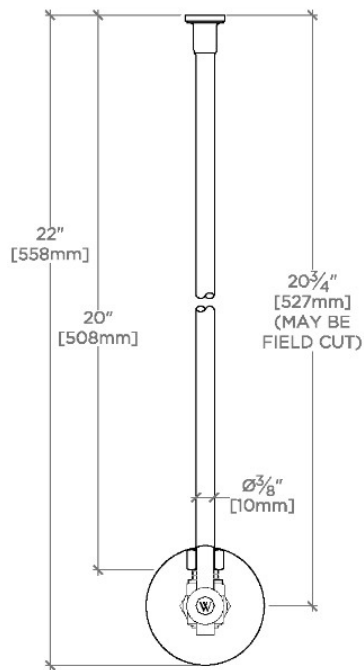

Universal

UWK2AC

Universal Modern Angle Watercloset Supply Kit 1/2"
Compression x 3/8" O.D. Compression

SHOWN IN UNIVERSAL MODERN ANGLE WATERCLOSET SUPPLY KIT 1/2" COMPRESSION X 3/8" O.D. COMPRESSION | UWK2AC

UWK2AC

Universal Modern Angle Watercloset Supply Kit 1/2"
Compression x 3/8" O.D. Compression

TOP VIEW SCALE: 3"=1'-0"

FRONT VIEW SCALE: 3"=1'-0"

SIDE VIEW SCALE: 3"=1'-0"