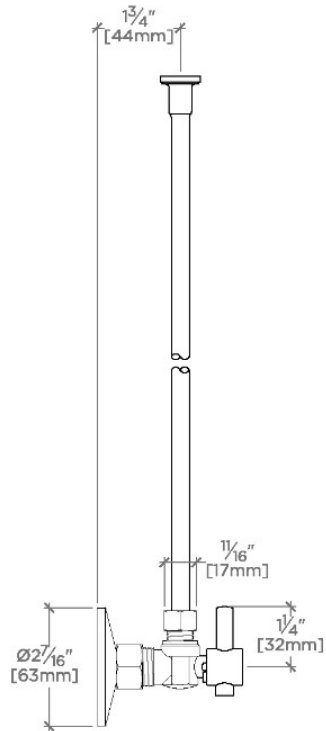

Universal

UWK2AC

Universal Modern Angle Watercloset Supply Kit 1/2"
Compression x 3/8" O.D. Compression

SHOWN IN UNIVERSAL MODERN ANGLE WATERCLOSET SUPPLY KIT 1/2" COMPRESSION X 3/8" O.D. COMPRESSION | UWK2AC

UWK2AC

Universal Modern Angle Watercloset Supply Kit 1/2"
Compression x 3/8" O.D. Compression

TOP VIEW SCALE: 3"=1'-0"

FRONT VIEW SCALE: 3"=1'-0"

SIDE VIEW SCALE: 3"=1'-0"