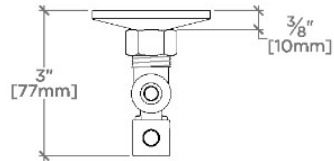

UWK2AC

Universal Modern Angle Watercloset Supply Kit 1/2"
Compression x 3/8" O.D. Compression

TOP VIEW SCALE: 3"=1'-0"

FRONT VIEW SCALE: 3"=1'-0"

SIDE VIEW SCALE: 3"=1'-0"