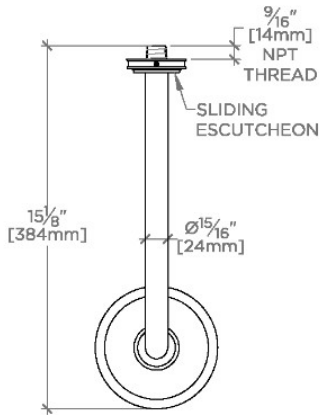

### TECHNICAL DETAILS

Adjustable Versus Fixed Spray: Adjustable

Fittings Hole Diameter: 32 mm

Inlet Connection Size: 1/2"

Inlet Connection Type: Male NPT

Pivot: Y

Primary Material: Brass

Restricted Maximum Flow Rate: 6.6 liters/min

### PRODUCT FEATURES

Made of Brass

Features a swivel 5" showerhead with three adjustable spray patterns

Includes a 12" wall mounted 90 degree shower arm

Stocked in Brass, Chrome and Nickel

Showerhead available in 1.75gpm (6.6L/min) flow rate

## Aero

AES357

Aero 5" Showerhead with Adjustable Spray with 12" Wall Mounted 90 Degree Shower Arm

TOP VIEW SCALE: 1/2"=1'-0"

SPRAY PATTERNS

FRONT VIEW SCALE: 1/2"=1'-0"

SIDE VIEW SCALE: 1/2"=1'-0"