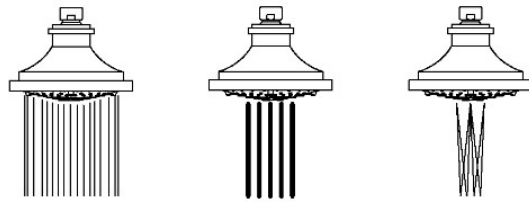

## Aero

AES357

Aero 5" Showerhead with Adjustable Spray with 12" Wall Mounted 90 Degree Shower Arm

TOP VIEW SCALE: 1/2"=1'-0"

SPRAY PATTERNS

FRONT VIEW SCALE: 1/2"=1'-0"

SIDE VIEW SCALE: 1/2"=1'-0"