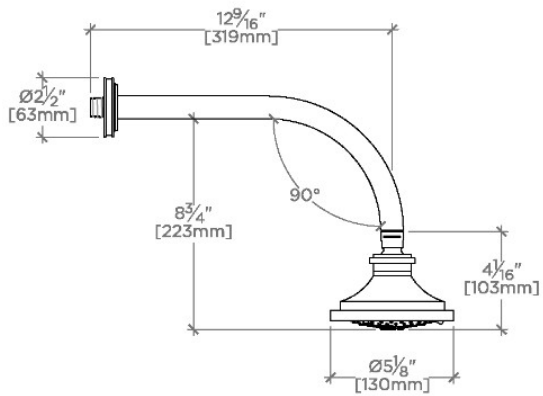

## Aero

AES357

Aero 5" Showerhead with Adjustable Spray with 12" Wall Mounted 90 Degree Shower Arm

SHOWN IN AERO 5" SHOWERHEAD WITH ADJUSTABLE SPRAY WITH 12" WALL MOUNTED 90 DEGREE SHOWER ARM | AES357

### TECHNICAL DETAILS

Adjustable Versus Fixed Spray: Adjustable

Fittings Hole Diameter: 32 mm

Inlet Connection Size: 1/2"

Inlet Connection Type: Male NPT

Pivot: Y

Primary Material: Brass

Restricted Maximum Flow Rate: 6.6 liters/min

### PRODUCT FEATURES

Made of Brass

Features a swivel 5" showerhead with three adjustable spray patterns

Includes a 12" wall mounted 90 degree shower arm

Stocked in Brass, Chrome and Nickel

Showerhead available in 1.75gpm (6.6L/min) flow rate

## Aero

AES357

Aero 5" Showerhead with Adjustable Spray with 12" Wall Mounted 90 Degree Shower Arm

TOP VIEW SCALE: 1/2"=1'-0"

SPRAY PATTERNS

FRONT VIEW SCALE: 1/2"=1'-0"

SIDE VIEW SCALE: 1/2"=1'-0"