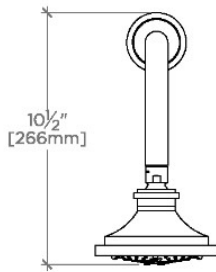

## Aero

AES357

Aero 5" Showerhead with Adjustable Spray with 12" Wall Mounted 90 Degree Shower Arm

SHOWN IN AERO 5" SHOWERHEAD WITH ADJUSTABLE SPRAY WITH 12" WALL MOUNTED 90 DEGREE SHOWER ARM | AES357

### TECHNICAL DETAILS

Adjustable Versus Fixed Spray: Adjustable

Fittings Hole Diameter: 32 mm

Inlet Connection Size: 1/2"

Inlet Connection Type: Male NPT

Pivot: Y

Primary Material: Brass

Restricted Maximum Flow Rate: 6.6 liters/min

### PRODUCT FEATURES

Made of Brass

Features a swivel 5" showerhead with three adjustable spray patterns

Includes a 12" wall mounted 90 degree shower arm

Stocked in Brass, Chrome and Nickel

Showerhead available in 1.75gpm (6.6L/min) flow rate

## Aero

AES357

Aero 5" Showerhead with Adjustable Spray with 12" Wall Mounted 90 Degree Shower Arm

TOP VIEW SCALE: 1/2"=1'-0"

SPRAY PATTERNS

FRONT VIEW SCALE: 1/2"=1'-0"

SIDE VIEW SCALE: 1/2"=1'-0"