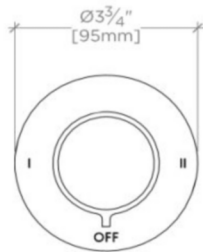

For use with a Thermostatic shower system and two waterway outlets such as a handshower, shower head, and tub spout

Features Two-Tone Knob Handle

Stocked in Nickel and Brass

Requires rough valve, sold separately: GUDV14

BOND

B2T14B

Bond Tandem Series Two Way Diverter Trim with Two-Tone Guilloche Lines Knob Handle

TOP VIEW SCALE: 3"=1'-0"

FRONT VIEW SCALE: 3"=1'-0"

SIDE VIEW SCALE: 3"=1'-0"