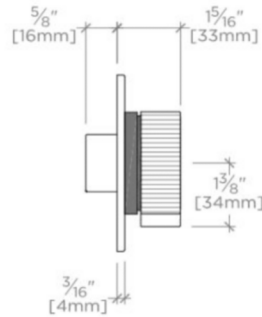

BOND

B2T14B

Bond Tandem Series Two Way Diverter Trim with Two-Tone Guilloche Lines Knob Handle

TOP VIEW SCALE: 3"=1'-0"

FRONT VIEW SCALE: 3"=1'-0"

SIDE VIEW SCALE: 3"=1'-0"