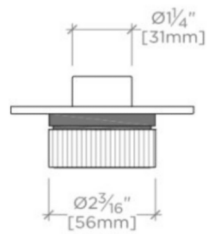

For use with a Thermostatic shower system and two waterway outlets such as a handshower, shower head, and tub spout

Features Two-Tone Knob Handle

Stocked in Nickel and Brass

Requires rough valve, sold separately: GUDV14

BOND

B2T14B

Bond Tandem Series Two Way Diverter Trim with Two-Tone Guilloche Lines Knob Handle

TOP VIEW SCALE: 3"=1'-0"

FRONT VIEW SCALE: 3"=1'-0"

SIDE VIEW SCALE: 3"=1'-0"