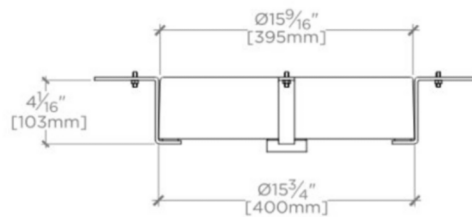

TECHNICAL DETAILS

ADA Compliance: When installed per ADA guidelines
Height: 100 mm
Installation Type: Undermount
Length: 600 mm
Overflow Opening: No
Primary Material: Fine Fire Clay

INSPIRATION

Simple in form and smaller in size, these rectangular and oval sinks bring practical elegance to a variety of settings. Ideal for apartments and powder rooms.

CLARA

CYLV31

Clara Undermount Round Vitreous China Double Glazed Lavatory Sink
Sink 15 3/4" x 15 3/4" x 4"

TOP VIEW

SCALE: 1"=1'-0"

ISO VIEW

SCALE: 1"=1'-0"

FRONT VIEW

SCALE: 1"=1'-0"

SIDE VIEW

SCALE: 1"=1'-0"

DIMENSIONAL TOLERANCE: $\pm 13/64$ " [± 5 mm]