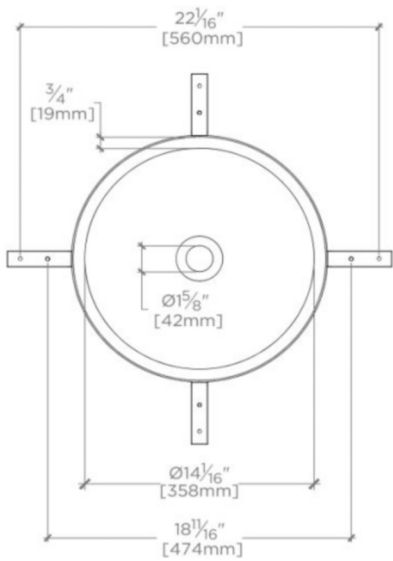

CLARA

CYLV31

Clara Undermount Round Vitreous China Double Glazed Lavatory Sink 15 3/4" x 15 3/4" x 4"

SHOWN IN CLARA VESSEL ROUND VITREOUS CHINA DOUBLE GLAZED LAVATORY SINK 15 3/4" X 15 3/4" X 4" | CYLV30

TECHNICAL DETAILS

ADA Compliance: When installed per ADA guidelines
Height: 100 mm
Installation Type: Undermount
Length: 600 mm
Overflow Opening: No
Primary Material: Fine Fire Clay

INSPIRATION

Simple in form and smaller in size, these rectangular and oval sinks bring practical elegance to a variety of settings. Ideal for apartments and powder rooms.

CLARA

CYLV31

Clara Undermount Round Vitreous China Double Glazed Lavatory Sink
Sink 15 3/4" x 15 3/4" x 4"

TOP VIEW

SCALE: 1"=1'-0"

ISO VIEW

SCALE: 1"=1'-0"

FRONT VIEW

SCALE: 1"=1'-0"

SIDE VIEW

SCALE: 1"=1'-0"

DIMENSIONAL TOLERANCE: $\pm 13/64$ " [± 5 mm]