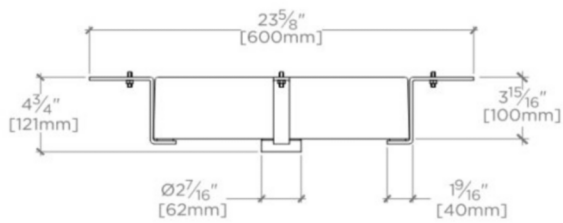

TECHNICAL DETAILS

ADA Compliance: When installed per ADA guidelines
Height: 100 mm
Installation Type: Undermount
Length: 600 mm
Overflow Opening: No
Primary Material: Fine Fire Clay

INSPIRATION

Simple in form and smaller in size, these rectangular and oval sinks bring practical elegance to a variety of settings. Ideal for apartments and powder rooms.

CLARA

CYLV31

Clara Undermount Round Vitreous China Double Glazed Lavatory Sink
Sink 15 3/4" x 15 3/4" x 4"

TOP VIEW

SCALE: 1"=1'-0"

ISO VIEW

SCALE: 1"=1'-0"

FRONT VIEW

SCALE: 1"=1'-0"

SIDE VIEW

SCALE: 1"=1'-0"

DIMENSIONAL TOLERANCE: $\pm 13/64$ " [± 5 mm]