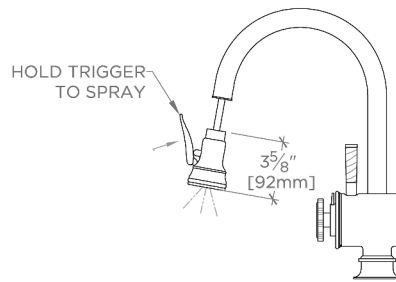

TECHNICAL DETAILS

ADA Compliance: Yes
 Adjustable Versus Fixed Spray: Adjustable Spray
 Deck Thickness Maximum: 40 mm
 Fittings Hole Diameter: 38 mm
 Handshower Spray Hose Length: 1.5 m
 Inlet Connection Size: 3/8"
 Inlet Connection Type: Compression Connection
 Hoses
 Restricted Maximum Flow Rate: 6.6 liters/min
 Spout Swivel: Y
 Spray Included In Unit: Y
 Valve Material: Brass and Ceramic
 Water Pressure Maximum: 6.0 bar
 Water Pressure Minimum: 1.5 bar
 Water Pressure Recommended: 3.0 bar

Features thermostatic temperature control, desired temperature can be preset by using the center wheel handle

Pull-down sprayhead with dual function, allows the use to switch between aerated stream and jet spray

CERTIFICATIONS

PRODUCT (NOTES)

WATERWORKS

Henry Chronos

CKM514

Henry Chronos Gooseneck Integrated Pull Spray Kitchen Faucet with Walnut Lever Handle

TOP VIEW

SCALE: 1"=1'-0"

HANDLE OPERATION

FRONT VIEW

SCALE: 1"=1'-0"

SIDE VIEW

SCALE: 1"=1'-0"

NOTE:
ADAPTER AND GASKET
(x2) INCLUDED -
INTERNATIONAL USE
ONLY

NOT TO SCALE