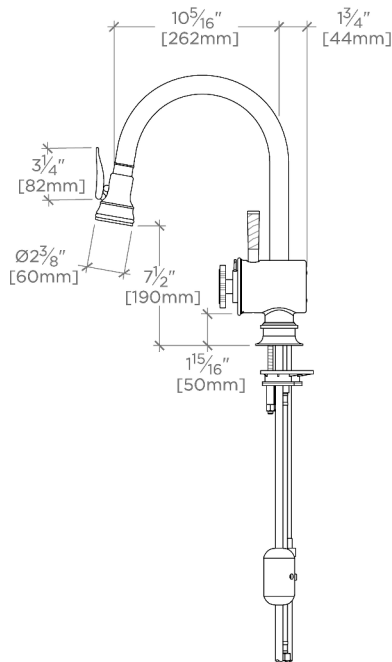

TECHNICAL DETAILS

ADA Compliance: Yes
 Adjustable Versus Fixed Spray: Adjustable Spray
 Deck Thickness Maximum: 40 mm
 Fittings Hole Diameter: 38 mm
 Handshower Spray Hose Length: 1.5 m
 Inlet Connection Size: 3/8"
 Inlet Connection Type: Compression Connection
 Hoses
 Restricted Maximum Flow Rate: 6.6 liters/min
 Spout Swivel: Y
 Spray Included In Unit: Y
 Valve Material: Brass and Ceramic
 Water Pressure Maximum: 6.0 bar
 Water Pressure Minimum: 1.5 bar
 Water Pressure Recommended: 3.0 bar

CODES & STANDARDS

CKM514X, NSF/ANSI/CAN 61:Q < 1, NSF/ANSI/CAN 372, ASME A112.18.1/CSA B125.1

PRODUCT FEATURES

Features Lever Handle

Stocked in Chrome, Nickel, and Brass

Available in 1.75 gpm (6.6 L/min) flow rate

CERTIFICATIONS

PRODUCT (NOTES)

WATERWORKS

Henry Chronos

CKM514

Henry Chronos Gooseneck Integrated Pull Spray Kitchen Faucet with Walnut Lever Handle

TOP VIEW

SCALE: 1"=1'-0"

HANDLE OPERATION

FRONT VIEW

SCALE: 1"=1'-0"

SIDE VIEW

SCALE: 1"=1'-0"

NOTE:
ADAPTER AND GASKET
(x2) INCLUDED -
INTERNATIONAL USE
ONLY

NOT TO SCALE