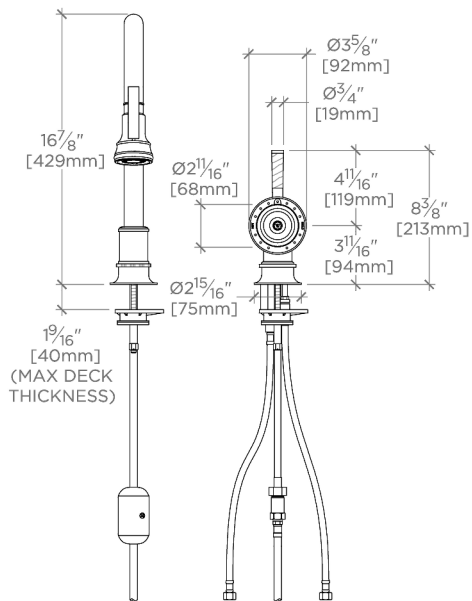

TECHNICAL DETAILS

ADA Compliance: Yes
 Adjustable Versus Fixed Spray: Adjustable Spray
 Deck Thickness Maximum: 40 mm
 Fittings Hole Diameter: 38 mm
 Handshower Spray Hose Length: 1.5 m
 Inlet Connection Size: 3/8"
 Inlet Connection Type: Compression Connection
 Hoses
 Restricted Maximum Flow Rate: 6.6 liters/min
 Spout Swivel: Y
 Spray Included In Unit: Y
 Valve Material: Brass and Ceramic
 Water Pressure Maximum: 6.0 bar
 Water Pressure Minimum: 1.5 bar
 Water Pressure Recommended: 3.0 bar

CODES & STANDARDS

CKM514X, NSF/ANSI/CAN 61:Q < 1, NSF/ANSI/CAN 372, ASME A112.18.1/CSA B125.1

PRODUCT FEATURES

Features Lever Handle

Stocked in Chrome, Nickel, and Brass

Available in 1.75 gpm (6.6 L/min) flow rate

CERTIFICATIONS

PRODUCT (NOTES)

WATERWORKS

Henry Chronos

CKM514

Henry Chronos Gooseneck Integrated Pull Spray Kitchen Faucet with Walnut Lever Handle

TOP VIEW

SCALE: 1"=1'-0"

HANDLE OPERATION

FRONT VIEW

SCALE: 1"=1'-0"

SIDE VIEW

SCALE: 1"=1'-0"

NOTE:
ADAPTER AND GASKET
(x2) INCLUDED -
INTERNATIONAL USE
ONLY

NOT TO SCALE