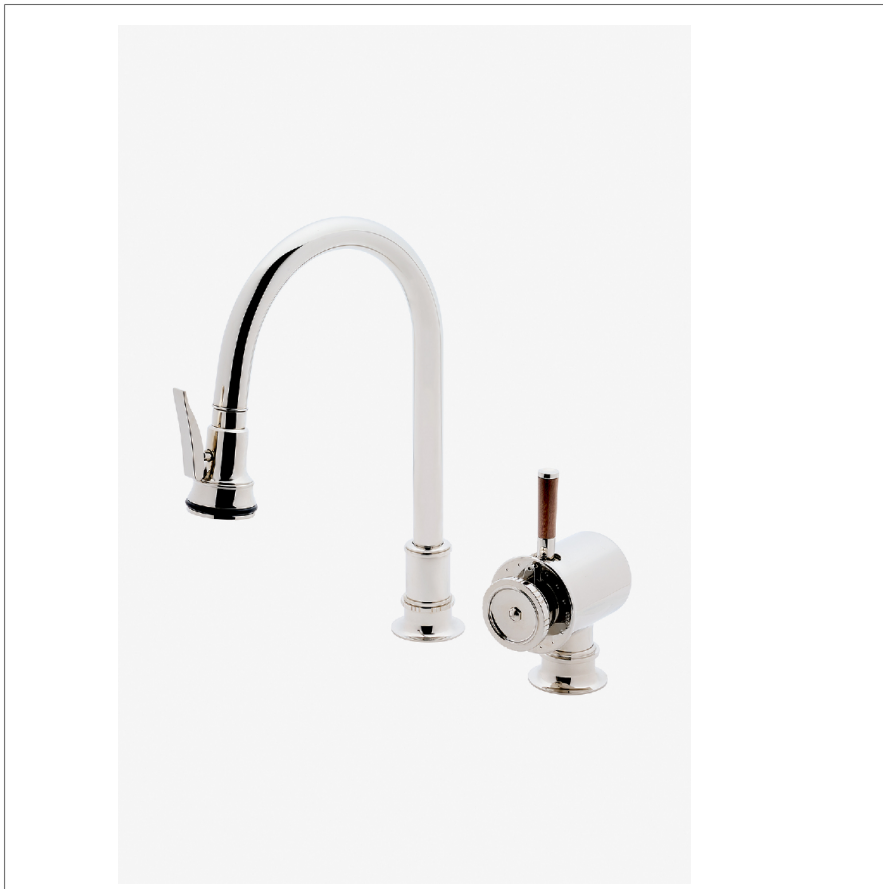

Henry Chronos

CKM514

Henry Chronos Gooseneck Integrated Pull Spray Kitchen Faucet with Walnut Lever Handle

SHOWN IN HENRY CHRONOS GOOSENECK INTEGRATED PULL SPRAY KITCHEN FAUCET WITH WALNUT LEVER HANDLE | CKM514

TECHNICAL DETAILS

ADA Compliance: Yes
 Adjustable Versus Fixed Spray: Adjustable Spray
 Deck Thickness Maximum: 40 mm
 Fittings Hole Diameter: 38 mm
 Handshower Spray Hose Length: 1.5 m
 Inlet Connection Size: 3/8"
 Inlet Connection Type: Compression Connection
 Hoses
 Restricted Maximum Flow Rate: 6.6 liters/min
 Spout Swivel: Y
 Spray Included In Unit: Y
 Valve Material: Brass and Ceramic
 Water Pressure Maximum: 6.0 bar
 Water Pressure Minimum: 1.5 bar
 Water Pressure Recommended: 3.0 bar

CODES & STANDARDS

CKM514X, NSF/ANSI/CAN 61:Q < 1, NSF/ANSI/CAN 372, ASME A112.18.1/CSA B125.1

PRODUCT FEATURES

Features Lever Handle

Stocked in Chrome, Nickel, and Brass

Available in 1.75 gpm (6.6 L/min) flow rate

Features thermostatic temperature control, desired temperature can be preset by using the center wheel handle

Pull-down sprayhead with dual function, allows the use to switch between aerated stream and jet spray