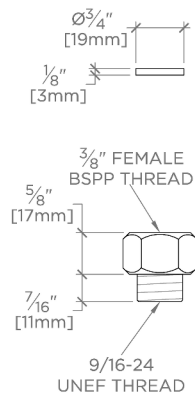

TECHNICAL DETAILS

ADA Compliance: Yes
 Adjustable Versus Fixed Spray: Adjustable Spray
 Deck Thickness Maximum: 40 mm
 Fittings Hole Diameter: 38 mm
 Handshower Spray Hose Length: 1.5 m
 Inlet Connection Size: 3/8"
 Inlet Connection Type: Compression Connection
 Hoses
 Restricted Maximum Flow Rate: 6.6 liters/min
 Spout Swivel: Y
 Spray Included In Unit: Y
 Valve Material: Brass and Ceramic
 Water Pressure Maximum: 6.0 bar
 Water Pressure Minimum: 1.5 bar
 Water Pressure Recommended: 3.0 bar

CODES & STANDARDS

CKM514X, NSF/ANSI/CAN 61:Q < 1, NSF/ANSI/CAN 372, ASME A112.18.1/CSA B125.1

PRODUCT FEATURES

Features Lever Handle

Stocked in Chrome, Nickel, and Brass

Available in 1.75 gpm (6.6 L/min) flow rate

HANDLE OPERATION

FRONT VIEW

SCALE: 1"=1'-0"

SIDE VIEW

SCALE: 1"=1'-0"

NOTE:
ADAPTER AND GASKET
(x2) INCLUDED -
INTERNATIONAL USE
ONLY

NOT TO SCALE