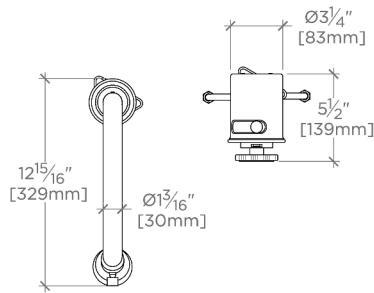

TECHNICAL DETAILS

ADA Compliance: Yes
 Adjustable Versus Fixed Spray: Adjustable Spray
 Deck Thickness Maximum: 40 mm
 Fittings Hole Diameter: 38 mm
 Handshower Spray Hose Length: 1.5 m
 Inlet Connection Size: 3/8"
 Inlet Connection Type: Compression Connection
 Hoses
 Restricted Maximum Flow Rate: 6.6 liters/min
 Spout Swivel: Y
 Spray Included In Unit: Y
 Valve Material: Brass and Ceramic
 Water Pressure Maximum: 6.0 bar
 Water Pressure Minimum: 1.5 bar
 Water Pressure Recommended: 3.0 bar

CODES & STANDARDS

CKM514X, NSF/ANSI/CAN 61:Q < 1, NSF/ANSI/CAN 372, ASME A112.18.1/CSA B125.1

PRODUCT FEATURES

Features Lever Handle

Stocked in Chrome, Nickel, and Brass

Available in 1.75 gpm (6.6 L/min) flow rate

CERTIFICATIONS

PRODUCT (NOTES)

WATERWORKS

Henry Chronos

CKM514

Henry Chronos Gooseneck Integrated Pull Spray Kitchen Faucet with Walnut Lever Handle

TOP VIEW

SCALE: 1"=1'-0"

HANDLE OPERATION

FRONT VIEW

SCALE: 1"=1'-0"

SIDE VIEW

SCALE: 1"=1'-0"

NOTE:
ADAPTER AND GASKET
(x2) INCLUDED -
INTERNATIONAL USE
ONLY

NOT TO SCALE