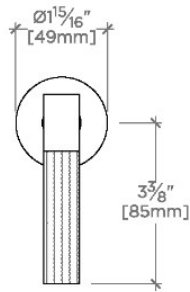

BOND

BVC12C

Bond Union Series Volume Control with Guilloche Link Lever Handle
Handle

SHOWN IN BOND UNION SERIES VOLUME CONTROL WITH GUILLOCHE LINK LEVER HANDLE | BVC12C

TECHNICAL DETAILS

ADA Compliance: Yes
Fittings Hole Diameter: 1 3/8"
Handle Turn Angle: Quarter Turn
Integrated Diverter: N
Number Of Holes: One Hole
Primary Material: Brass

PRODUCT FEATURES

Lever Handle

Used to control water flow to a single waterway outlet such as a showerhead, handshower, or tub spout

Features Guilloche Link Pattern Handle

Stocked in Nickel and Brass

Requires rough valve, sold separately: GUV18/ GUV19 or GUV16 /GUV17

CERTIFICATIONS

PRODUCT (NOTES)

BOND

BVC12C

Bond Union Series Volume Control with Guilloche Link Lever Handle

TOP VIEW SCALE: 3"=1'-0"

FRONT VIEW SCALE: 3"=1'-0"

SIDE VIEW SCALE: 3"=1'-0"