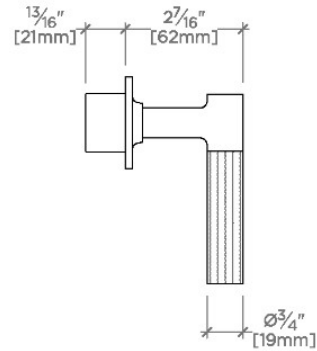

BOND

BVC12C

Bond Union Series Volume Control with Guilloche Link Lever Handle
Handle

SHOWN IN BOND UNION SERIES VOLUME CONTROL WITH GUILLOCHE LINK LEVER HANDLE | BVC12C

TECHNICAL DETAILS

ADA Compliance: Yes
Fittings Hole Diameter: 1 3/8"
Handle Turn Angle: Quarter Turn
Integrated Diverter: N
Number Of Holes: One Hole
Primary Material: Brass

PRODUCT FEATURES

Lever Handle

Used to control water flow to a single waterway outlet such as a showerhead, handshower, or tub spout

Features Guilloche Link Pattern Handle

Stocked in Nickel and Brass

Requires rough valve, sold separately: GUV18/ GUV19 or GUV16 /GUV17

CERTIFICATIONS

PRODUCT (NOTES)

BOND

BVC12C

Bond Union Series Volume Control with Guilloche Link Lever Handle

TOP VIEW SCALE: 3"=1'-0"

FRONT VIEW SCALE: 3"=1'-0"

SIDE VIEW SCALE: 3"=1'-0"