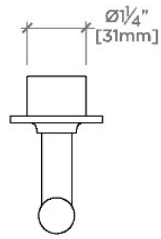

BOND

BVC12C

Bond Union Series Volume Control with Guilloche Link Lever Handle
Handle

SHOWN IN BOND UNION SERIES VOLUME CONTROL WITH GUILLOCHE LINK LEVER HANDLE | BVC12C

TECHNICAL DETAILS

ADA Compliance: Yes
Fittings Hole Diameter: 1 3/8"
Handle Turn Angle: Quarter Turn
Integrated Diverter: N
Number Of Holes: One Hole
Primary Material: Brass

PRODUCT FEATURES

Lever Handle

Used to control water flow to a single waterway outlet such as a showerhead, handshower, or tub spout

Features Guilloche Link Pattern Handle

Stocked in Nickel and Brass

Requires rough valve, sold separately: GUV18/ GUV19 or GUV16 /GUV17

CERTIFICATIONS

PRODUCT (NOTES)

BOND

BVC12C

Bond Union Series Volume Control with Guilloche Link Lever Handle

TOP VIEW SCALE: 3"=1'-0"

FRONT VIEW SCALE: 3"=1'-0"

SIDE VIEW SCALE: 3"=1'-0"