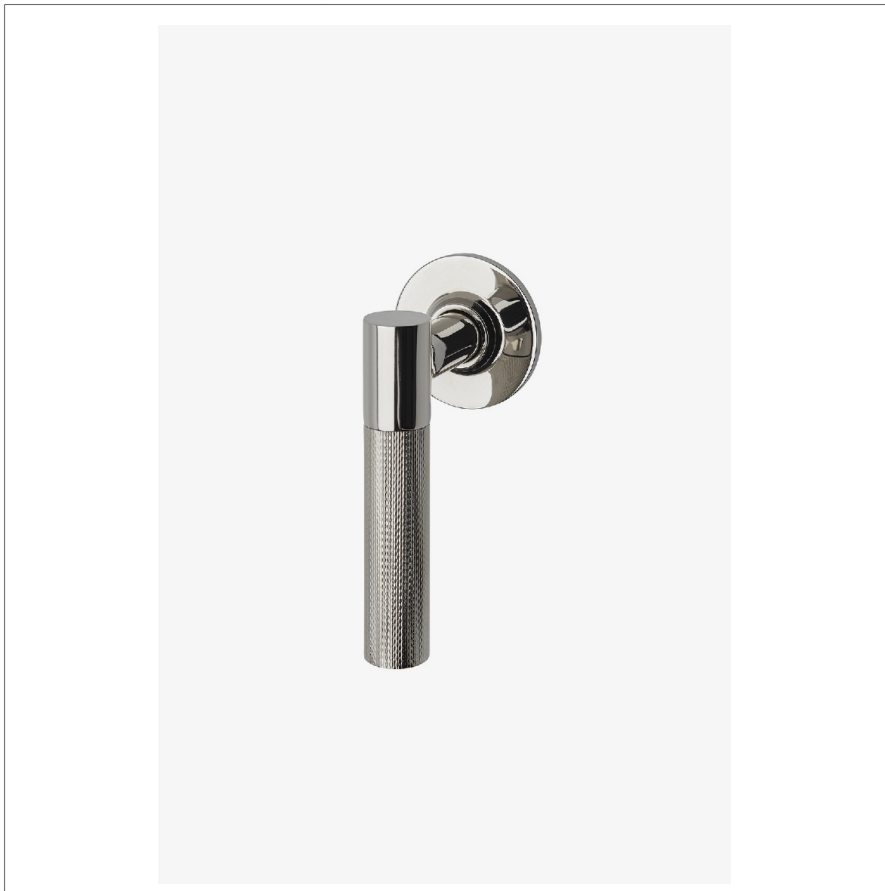

BOND

BVC12C

Bond Union Series Volume Control with Guilloche Link Lever Handle
Handle

SHOWN IN BOND UNION SERIES VOLUME CONTROL WITH GUILLOCHE LINK LEVER HANDLE | BVC12C

TECHNICAL DETAILS

ADA Compliance: Yes
Fittings Hole Diameter: 1 3/8"
Handle Turn Angle: Quarter Turn
Integrated Diverter: N
Number Of Holes: One Hole
Primary Material: Brass

INSPIRATION

Modern designs infused with rare soul and artistry. Explore our wide range of Bond bath and kitchen elements, from fittings to fixtures to hardware.

CODES & STANDARDS

ASME A112.18.1/CSA B125.1, State of MA

PRODUCT FEATURES

Lever Handle

Used to control water flow to a single waterway outlet such as a showerhead, handshower, or tub spout

Features Guilloche Link Pattern Handle

Stocked in Nickel and Brass

Requires rough valve, sold separately: GUV18/ GUV19 or GUV16 /GUV17

CERTIFICATIONS

PRODUCT (NOTES)

BOND

BVC12C

Bond Union Series Volume Control with Guilloche Link Lever Handle

TOP VIEW SCALE: 3"=1'-0"

FRONT VIEW SCALE: 3"=1'-0"

SIDE VIEW SCALE: 3"=1'-0"