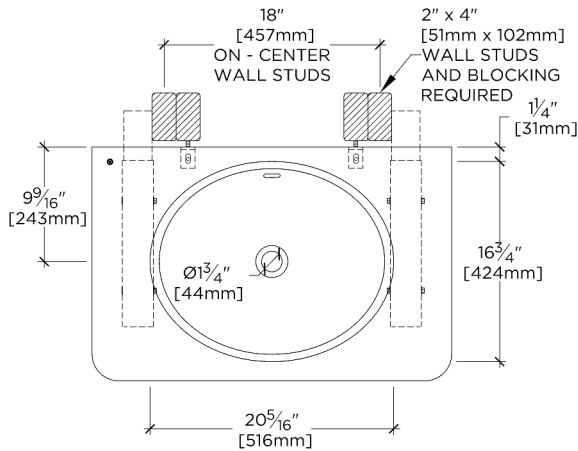

CODES & STANDARDS

PRODUCT FEATURES

Solid Brass

5CM marble top in the Waterworks Cut

Packages available in Brass and Nickel

Includes sink and choice of 5CM stone top in one of our 8 standard offerings

CERTIFICATIONS

PRODUCT (NOTES)

Legacy

LEWS42

Legacy Turned two Legs with 30" Centuria WALL Mounted Marble Lavatory Sink

TOP VIEW

SCALE: 3/4"=1'-0"

REQUIRED MOUNTING HARDWARE (SOLD SEPARATELY)

STYLE: 106801

DESCRIPTION: UNIVERSAL PAIR (L/R) 18" STAINLESS STEEL ADJUSTABLE CONCEALED SUPPORT BRACKETS, WALL SUPPORT BRACKETS AND HARDWARE FOR WALL MOUNTED STONE SINK.

FRONT VIEW

SCALE: 3/4"=1'-0"

SIDE VIEW

SCALE: 3/4"=1'-0"