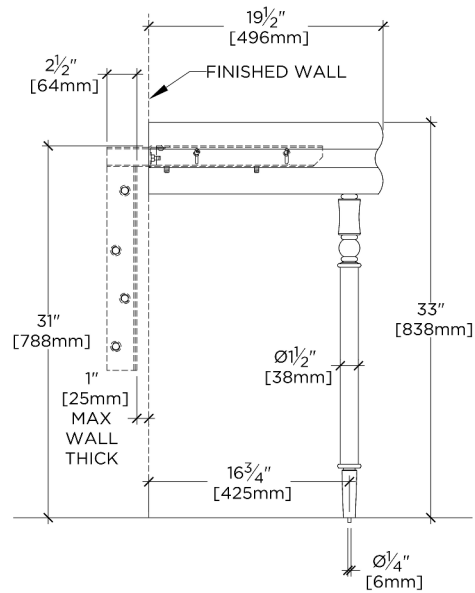

CODES & STANDARDS

PRODUCT FEATURES

Solid Brass

5CM marble top in the Waterworks Cut

Packages available in Brass and Nickel

Includes sink and choice of 5CM stone top in one of our 8 standard offerings

CERTIFICATIONS

PRODUCT (NOTES)

Legacy

LEWS42

Legacy Turned two Legs with 30" Centuria WALL Mounted Marble Lavatory Sink

TOP VIEW

SCALE: 3/4"=1'-0"

REQUIRED MOUNTING HARDWARE (SOLD SEPARATELY)

STYLE: 106801

DESCRIPTION: UNIVERSAL PAIR (L/R) 18" STAINLESS STEEL ADJUSTABLE CONCEALED SUPPORT BRACKETS, WALL SUPPORT BRACKETS AND HARDWARE FOR WALL MOUNTED STONE SINK.

FRONT VIEW

SCALE: 3/4"=1'-0"

SIDE VIEW

SCALE: 3/4"=1'-0"