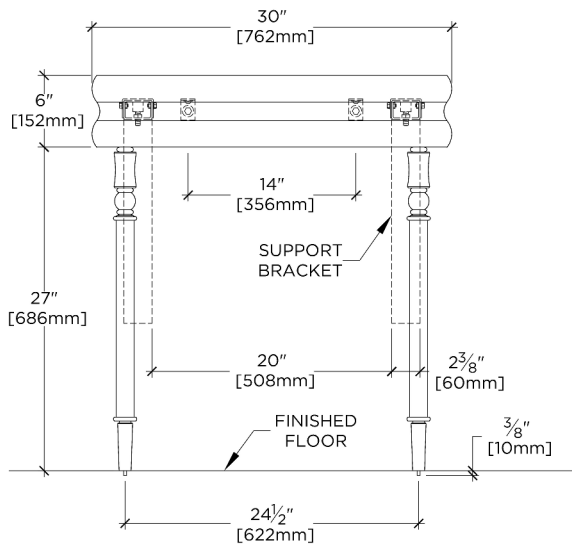

CODES & STANDARDS

PRODUCT FEATURES

Solid Brass

5CM marble top in the Waterworks Cut

Packages available in Brass and Nickel

Includes sink and choice of 5CM stone top in one of our 8 standard offerings

CERTIFICATIONS

PRODUCT (NOTES)

Legacy

LEWS42

Legacy Turned two Legs with 30" Centuria WALL Mounted Marble Lavatory Sink

TOP VIEW

SCALE: 3/4"=1'-0"

REQUIRED MOUNTING HARDWARE (SOLD SEPARATELY)

STYLE: 106801

DESCRIPTION: UNIVERSAL PAIR (L/R) 18" STAINLESS STEEL ADJUSTABLE CONCEALED SUPPORT BRACKETS, WALL SUPPORT BRACKETS AND HARDWARE FOR WALL MOUNTED STONE SINK.

FRONT VIEW

SCALE: 3/4"=1'-0"

SIDE VIEW

SCALE: 3/4"=1'-0"