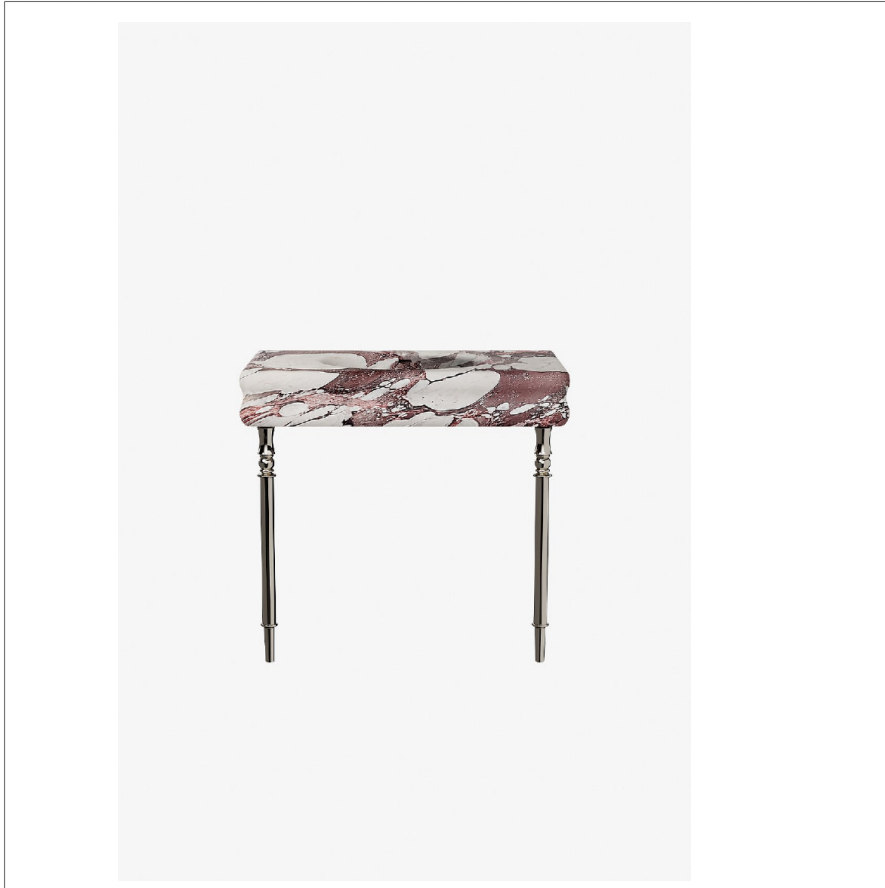

Legacy

LEWS42

Legacy Turned two Legs with 30" Centuria WALL Mounted Marble Lavatory Sink

SHOWN IN LEGACY TURNED TWO LEGS WITH 30" CENTURIA WALL MOUNTED MARBLE LAVATORY SINK | LEWS42

TECHNICAL DETAILS

ADA Compliance: No
Adjustable Levelers Feet: N
Leg Material: Metal
Number Of Legs: Four
Primary Material: Brass
Sink Visibility: N

INSPIRATION

Crafted from turned brass, Legacy offers a versatile and sophisticated look that's grounded in tradition. Solid brass legs, modeled on classical Regency styles, attach seamlessly to the stone countertop or carved sink.

PRODUCT (NOTES)

Legacy

LEWS42

Legacy Turned two Legs with 30" Centuria WALL Mounted Marble Lavatory Sink

TOP VIEW

SCALE: 3/4"=1'-0"

REQUIRED MOUNTING HARDWARE (SOLD SEPARATELY)

STYLE: 106801

DESCRIPTION: UNIVERSAL PAIR (L/R) 18" STAINLESS STEEL ADJUSTABLE CONCEALED SUPPORT BRACKETS, WALL SUPPORT BRACKETS AND HARDWARE FOR WALL MOUNTED STONE SINK.

FRONT VIEW

SCALE: 3/4"=1'-0"

SIDE VIEW

SCALE: 3/4"=1'-0"