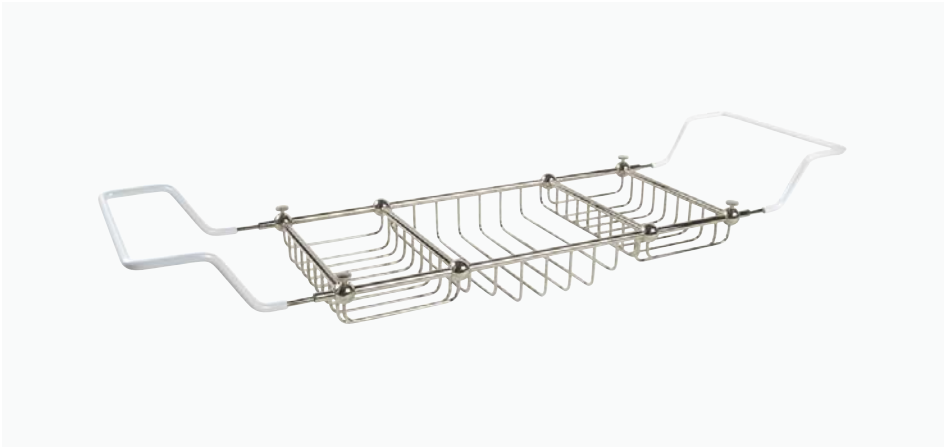

Essentials

WALL MOUNTED - SHOWER BASKETS

6" Wall Mounted Corner Shower Basket
STYLE: ESB006

8" Wall Mounted Corner Shower Basket
STYLE: ESB008

10" Wall Mounted Corner Shower Basket
STYLE: ESB010

Essentials

FURNISHINGS - COUNTERTOP & TUB ACCESSORIES

Short Freestanding
Magnifying Mirror
STYLE: EMR030

Tall Adjustable Freestanding
Magnifying Mirror
STYLE: EMR068

Bookstand
STYLE: ECA052

Small Adjustable Tub Rack
STYLE: EBR012

Countertop Towel Stand
STYLE: ETB002

Large Adjustable Tub Rack
STYLE: EBR020

Essentials

FURNISHINGS - FLOOR ACCESSORIES

Freestanding Paper Holder
STYLE: EPH002

Freestanding Towel Stand
STYLE: ETB001

Wall Mounted Watercloset Brush
with Holder
STYLE: EBR002