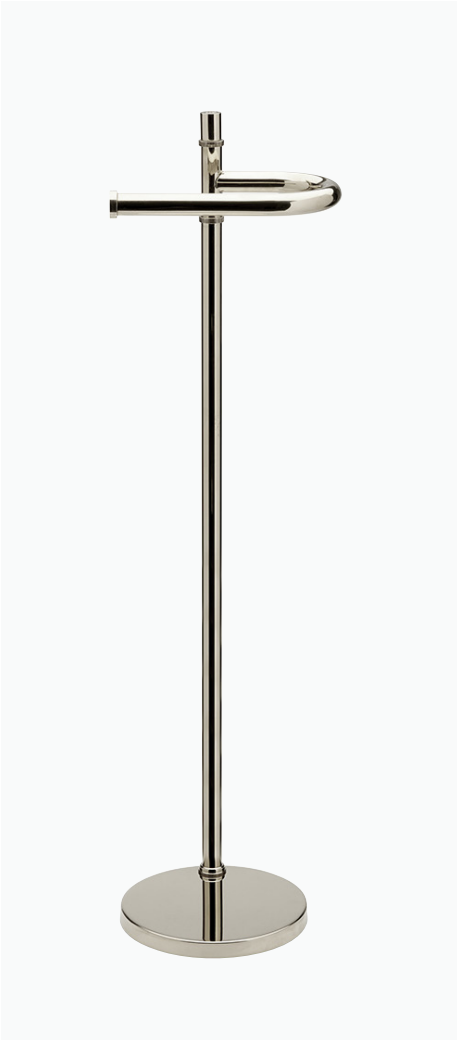

Modern 36" Grab Bar
STYLE: EGB236

Modern 42" Grab Bar
STYLE: EGB242

Modern 48" Grab Bar
STYLE: EGB248

Modern 60" Grab Bar
STYLE: EGB260

Essentials

WALL MOUNTED - WARMERS

Essentials Classic Single-Rail Towel Warmer
STYLE: ETW101 (US) 110V / E101TW (UK) 230V

Essentials

WALL MOUNTED - SHOWER BASKETS

6" Wall Mounted Corner Shower Basket
STYLE: ESB006

8" Wall Mounted Corner Shower Basket
STYLE: ESB008

10" Wall Mounted Corner Shower Basket
STYLE: ESB010

Essentials

FURNISHINGS - COUNTERTOP & TUB ACCESSORIES

Short Freestanding
Magnifying Mirror
STYLE: EMR030

Tall Adjustable Freestanding
Magnifying Mirror
STYLE: EMR068

Bookstand
STYLE: ECA052

Small Adjustable Tub Rack
STYLE: EBR012

Countertop Towel Stand
STYLE: ETB002

Large Adjustable Tub Rack
STYLE: EBR020

Essentials

FURNISHINGS - FLOOR ACCESSORIES

Freestanding Paper Holder
STYLE: EPH002

Freestanding Towel Stand
STYLE: ETB001

Wall Mounted Watercloset Brush
with Holder
STYLE: EBR002