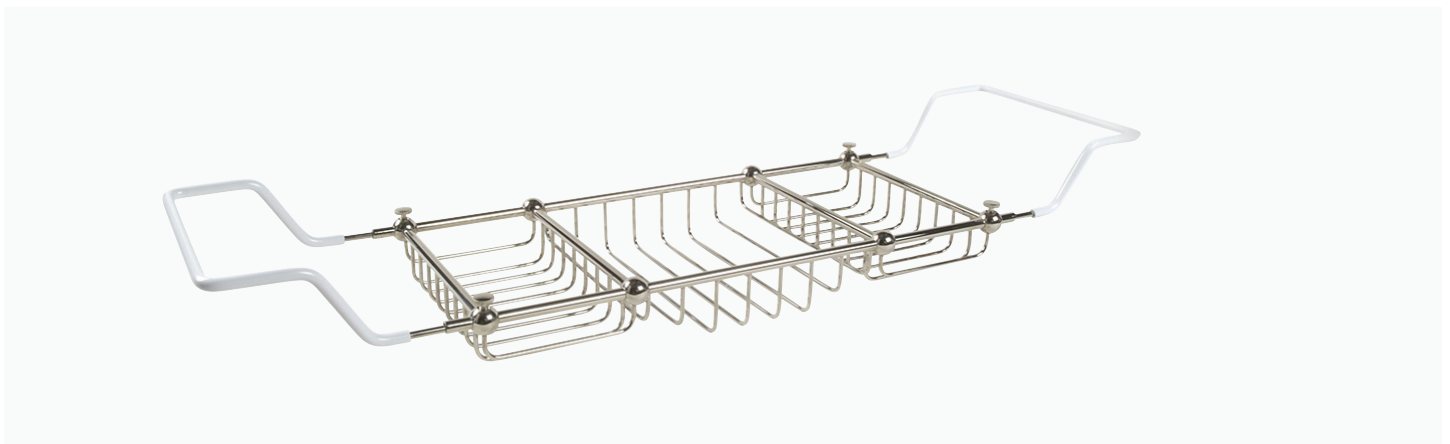

Essentials

WALL MOUNTED - SHOWER BASKETS

6" Wall Mounted Corner Shower Basket
STYLE: ESB006

8" Wall Mounted Corner Shower Basket
STYLE: ESB008

10" Wall Mounted Corner Shower Basket
STYLE: ESB010

Essentials

FURNISHINGS - COUNTERTOP & TUB ACCESSORIES

Short Freestanding
Magnifying Mirror
STYLE: EMR030

Tall Adjustable Freestanding
Magnifying Mirror
STYLE: EMR068

Bookstand
STYLE: ECA052

Small Adjustable Tub Rack
STYLE: EBR012

Countertop Towel Stand
STYLE: ETB002

Large Adjustable Tub Rack
STYLE: EBR020

Essentials

FURNISHINGS - FLOOR ACCESSORIES

Freestanding Paper Holder
STYLE: EPH002

Freestanding Towel Stand
STYLE: ETB001

Wall Mounted Watercloset Brush
with Holder
STYLE: EBR002