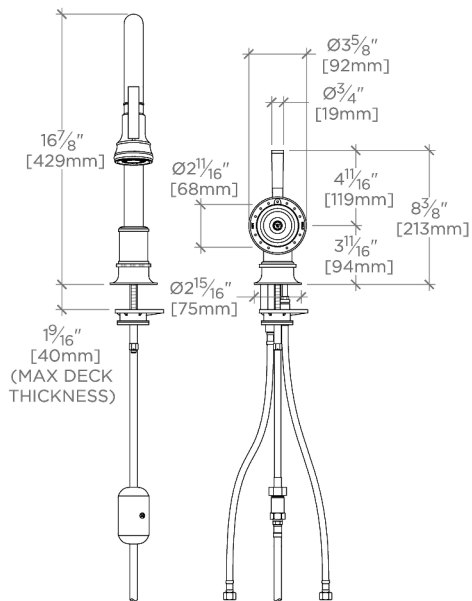

### TECHNICAL DETAILS

ADA Compliance: Yes  
 Adjustable Versus Fixed Spray: Adjustable Spray  
 Deck Thickness Maximum: 40 mm  
 Fittings Hole Diameter: 38 mm  
 Handshower Spray Hose Length: 1.5 m  
 Inlet Connection Size: 3/8"  
 Inlet Connection Type: Compression Connection  
 Hoses  
 Restricted Maximum Flow Rate: 6.6 liters/min  
 Spout Swivel: Y  
 Spray Included In Unit: Y  
 Valve Material: Brass and Ceramic  
 Water Pressure Maximum: 6.0 bar  
 Water Pressure Minimum: 1.5 bar  
 Water Pressure Recommended: 3.0 bar

## Henry Chronos

CKM511

Henry Chronos Gooseneck Integrated Pull Spray Kitchen Faucet with Lever Handle

TOP VIEW

SCALE: 1"=1'-0"

HANDLE OPERATION

FRONT VIEW

SCALE: 1"=1'-0"

SIDE VIEW

SCALE: 1"=1'-0"

NOTE:  
ADAPTER AND GASKET  
(x2) INCLUDED -  
INTERNATIONAL USE  
ONLY

NOT TO SCALE