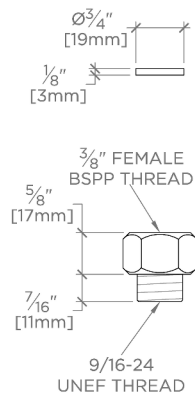

### TECHNICAL DETAILS

ADA Compliance: Yes  
 Adjustable Versus Fixed Spray: Adjustable Spray  
 Deck Thickness Maximum: 40 mm  
 Fittings Hole Diameter: 38 mm  
 Handshower Spray Hose Length: 1.5 m  
 Inlet Connection Size: 3/8"  
 Inlet Connection Type: Compression Connection  
 Hoses  
 Restricted Maximum Flow Rate: 6.6 liters/min  
 Spout Swivel: Y  
 Spray Included In Unit: Y  
 Valve Material: Brass and Ceramic  
 Water Pressure Maximum: 6.0 bar  
 Water Pressure Minimum: 1.5 bar  
 Water Pressure Recommended: 3.0 bar

## Henry Chronos

CKM511

Henry Chronos Gooseneck Integrated Pull Spray Kitchen Faucet with Lever Handle

TOP VIEW

SCALE: 1"=1'-0"

HANDLE OPERATION

FRONT VIEW

SCALE: 1"=1'-0"

SIDE VIEW

SCALE: 1"=1'-0"

NOTE:  
ADAPTER AND GASKET  
(x2) INCLUDED -  
INTERNATIONAL USE  
ONLY

NOT TO SCALE