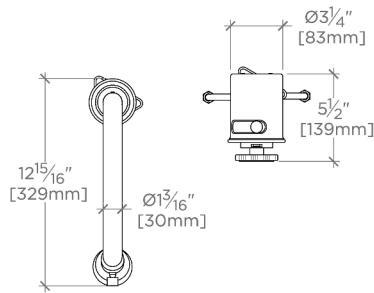

WATERWORKS

Henry Chronos

CKM511

Henry Chronos Gooseneck Integrated Pull Spray Kitchen Faucet with Lever Handle

TOP VIEW

SCALE: 1"=1'-0"