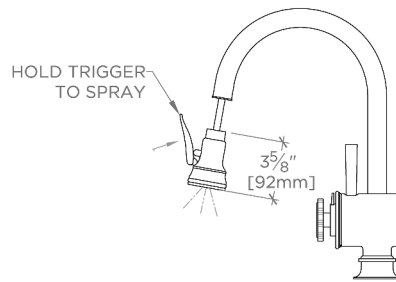

### TECHNICAL DETAILS

ADA Compliance: Yes  
 Adjustable Versus Fixed Spray: Adjustable Spray  
 Deck Thickness Maximum: 40 mm  
 Fittings Hole Diameter: 38 mm  
 Handshower Spray Hose Length: 1.5 m  
 Inlet Connection Size: 3/8"  
 Inlet Connection Type: Compression Connection  
 Hoses  
 Restricted Maximum Flow Rate: 6.6 liters/min  
 Spout Swivel: Y  
 Spray Included In Unit: Y  
 Valve Material: Brass and Ceramic  
 Water Pressure Maximum: 6.0 bar  
 Water Pressure Minimum: 1.5 bar  
 Water Pressure Recommended: 3.0 bar

## Henry Chronos

CKM511

Henry Chronos Gooseneck Integrated Pull Spray Kitchen Faucet with Lever Handle

TOP VIEW

SCALE: 1"=1'-0"

HANDLE OPERATION

FRONT VIEW

SCALE: 1"=1'-0"

SIDE VIEW

SCALE: 1"=1'-0"

NOTE:  
ADAPTER AND GASKET  
(x2) INCLUDED -  
INTERNATIONAL USE  
ONLY

NOT TO SCALE