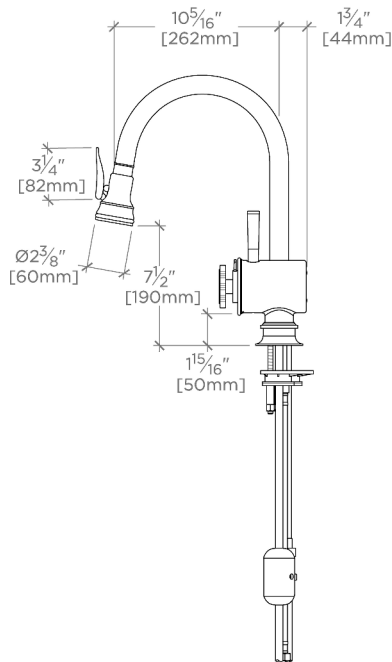

### TECHNICAL DETAILS

ADA Compliance: Yes  
 Adjustable Versus Fixed Spray: Adjustable Spray  
 Deck Thickness Maximum: 40 mm  
 Fittings Hole Diameter: 38 mm  
 Handshower Spray Hose Length: 1.5 m  
 Inlet Connection Size: 3/8"  
 Inlet Connection Type: Compression Connection  
 Hoses  
 Restricted Maximum Flow Rate: 6.6 liters/min  
 Spout Swivel: Y  
 Spray Included In Unit: Y  
 Valve Material: Brass and Ceramic  
 Water Pressure Maximum: 6.0 bar  
 Water Pressure Minimum: 1.5 bar  
 Water Pressure Recommended: 3.0 bar

## Henry Chronos

CKM511

Henry Chronos Gooseneck Integrated Pull Spray Kitchen Faucet with Lever Handle

TOP VIEW

SCALE: 1"=1'-0"

HANDLE OPERATION

FRONT VIEW

SCALE: 1"=1'-0"

SIDE VIEW

SCALE: 1"=1'-0"

NOTE:  
ADAPTER AND GASKET  
(x2) INCLUDED -  
INTERNATIONAL USE  
ONLY

NOT TO SCALE