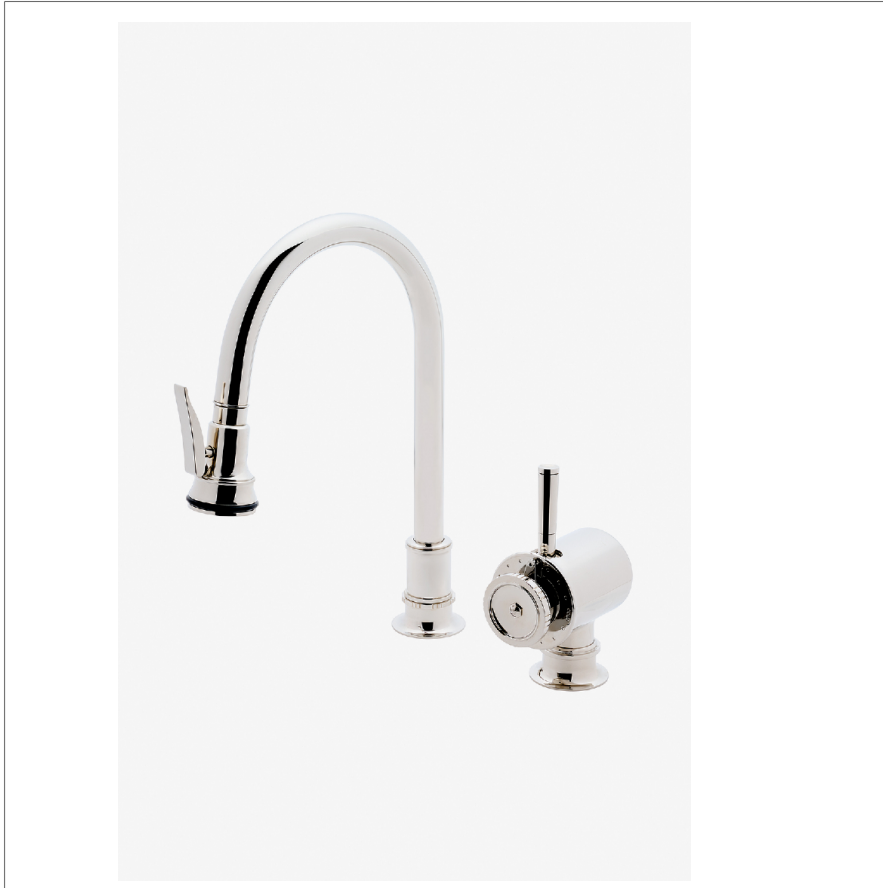

## Henry Chronos

CKM511

Henry Chronos Gooseneck Integrated Pull Spray Kitchen Faucet with Lever Handle

SHOWN IN HENRY CHRONOS GOOSENECK INTEGRATED PULL SPRAY KITCHEN FAUCET WITH LEVER HANDLE | CKM511

### TECHNICAL DETAILS

ADA Compliance: Yes  
 Adjustable Versus Fixed Spray: Adjustable Spray  
 Deck Thickness Maximum: 40 mm  
 Fittings Hole Diameter: 38 mm  
 Handshower Spray Hose Length: 1.5 m  
 Inlet Connection Size: 3/8"  
 Inlet Connection Type: Compression Connection  
 Hoses  
 Restricted Maximum Flow Rate: 6.6 liters/min  
 Spout Swivel: Y  
 Spray Included In Unit: Y  
 Valve Material: Brass and Ceramic  
 Water Pressure Maximum: 6.0 bar  
 Water Pressure Minimum: 1.5 bar  
 Water Pressure Recommended: 3.0 bar

### PRODUCT FEATURES

Features Lever Handle

Stocked in Chrome, Nickel, and Brass

Available in 1.75 gpm (6.6 L/min) flow rate

Features thermostatic temperature control, desired temperature can be preset by using the center wheel handle

Pull-down sprayhead with dual function, allows the use to switch between aerated stream and jet spray