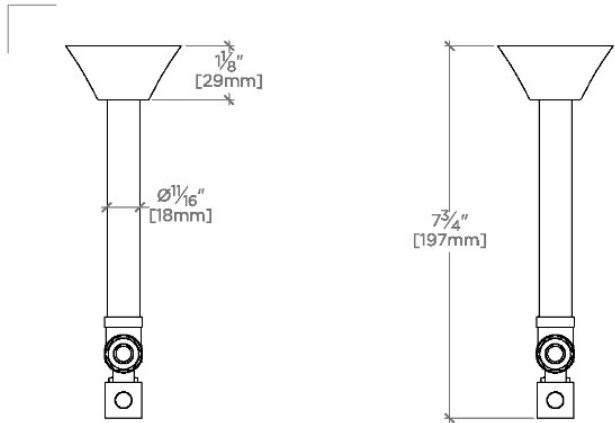

Universal

ULK2AS

Universal Modern Angle Lavatory Supply Kit 1/2" Sweat x 3/8" O.D. Compression

SHOWN IN UNIVERSAL MODERN ANGLE LAVATORY SUPPLY KIT 1/2" SWEAT X 3/8" O.D. COMPRESSION | ULK2AS

TECHNICAL DETAILS

CODES & STANDARDS

PRODUCT FEATURES

Lavatory Supply Kit

Angle Stops Include Modern Lever Handles

Stocked in Chrome, Nickel, Brass, Dark Nickel and Matte Black

CERTIFICATIONS

PRODUCT (NOTES)

Universal

ULK2AS

Universal Modern Angle Lavatory Supply Kit 1/2" Sweat x 3/8" O.D. Compression

TOP VIEW

SCALE: 3"=1'-0"

FRONT VIEW

SCALE: 3"=1'-0"

SIDE VIEW

SCALE: 3"=1'-0"