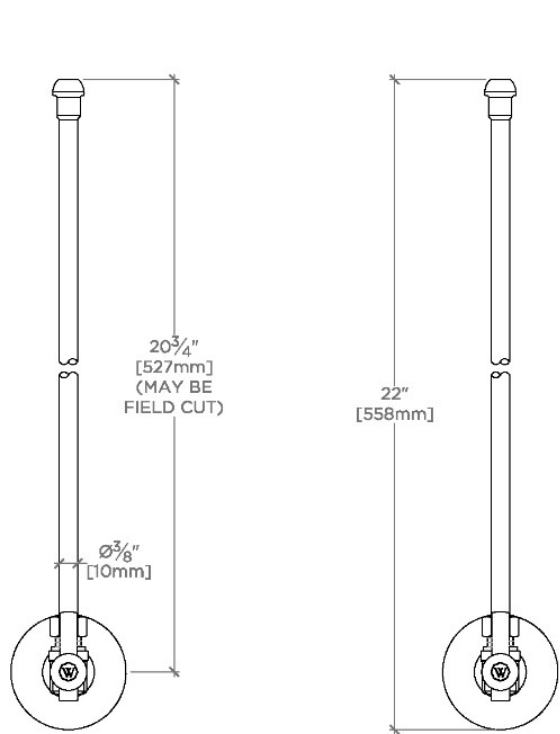

ULK2AS

Universal Modern Angle Lavatory Supply Kit 1/2" Sweat x 3/8" O.D. Compression

TOP VIEW

SCALE: 3"=1'-0"

FRONT VIEW

SCALE: 3"=1'-0"

SIDE VIEW

SCALE: 3"=1'-0"