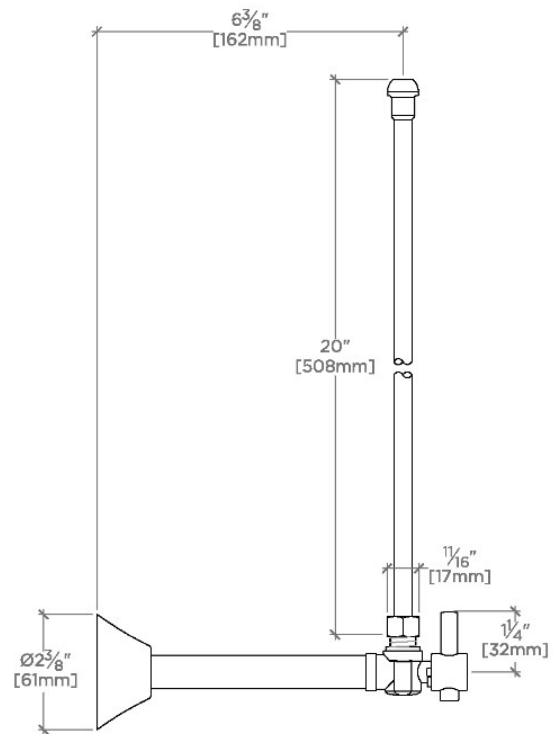

ULK2AS

Universal Modern Angle Lavatory Supply Kit 1/2" Sweat x 3/8" O.D. Compression

TOP VIEW

SCALE: 3"=1'-0"

FRONT VIEW

SCALE: 3"=1'-0"

SIDE VIEW

SCALE: 3"=1'-0"