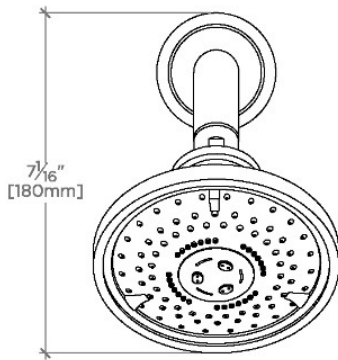

Aero

AES354

Aero 5" Showerhead with Adjustable Spray with 6" Wall Mounted 45 Degree Shower Arm

SHOWN IN AERO 5" SHOWERHEAD WITH ADJUSTABLE SPRAY WITH 6" WALL MOUNTED 45 DEGREE SHOWER ARM | AES354

TECHNICAL DETAILS

CODES & STANDARDS

AES354X, ASME A112.18.1/CSA B125.1, CEC(1.5GPM & 1.75GPM Only), DOE, State of MA

PRODUCT FEATURES

Made of Brass

Features a swivel 5" showerhead with three adjustable spray patterns

Includes a 6" wall mounted 45 degree shower arm

Stocked in Brass, Chrome and Nickel

Showerhead available in 1.75gpm (6.6L/min) flow rate

CERTIFICATIONS

PRODUCT (NOTES)

WATERWORKS

Aero

AES354

Aero 5" Showerhead with Adjustable Spray with 6" Wall Mounted 45 Degree Shower Arm

TOP VIEW

SCALE: 3"=1'-0"

STYLE NO.	DIM "A"	DIM "B"
AES354	10 $\frac{1}{16}$ " [272mm]	6 $\frac{1}{4}$ " [158mm]
TRS354		
AES355	12 $\frac{1}{16}$ " [323mm]	8 $\frac{1}{4}$ " [209mm]
TRS355		

SPRAY PATTERNS