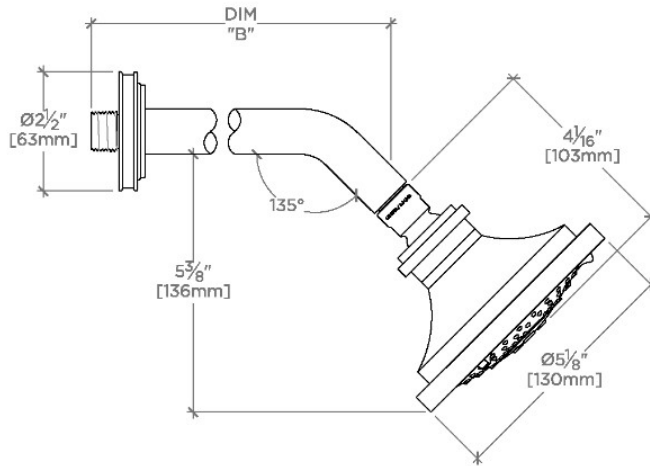

Adjustable Versus Fixed Spray: Adjustable
Fittings Hole Diameter: 32 mm
Inlet Connection Size: 1/2"
Inlet Connection Type: Male NPT
Pivot: Y
Primary Material: Brass
Restricted Maximum Flow Rate: 6.6 liters/min
Water Pressure Maximum: 6.0 bar
Water Pressure Minimum: 1.5 bar
Water Pressure Recommended: 3.0 bar

Stocked in Brass, Chrome and Nickel

Showerhead available in 1.75gpm (6.6L/min) flow rate

CERTIFICATIONS

PRODUCT (NOTES)

WATERWORKS

Aero

AES354

Aero 5" Showerhead with Adjustable Spray with 6" Wall Mounted 45 Degree Shower Arm

TOP VIEW

SCALE: 3"=1'-0"

STYLE NO.	DIM "A"	DIM "B"
AES354	10 $\frac{1}{16}$ " [272mm]	6 $\frac{1}{4}$ " [158mm]
TRS354		
AES355	12 $\frac{1}{16}$ " [323mm]	8 $\frac{1}{4}$ " [209mm]
TRS355		

SPRAY PATTERNS

FRONT VIEW

SCALE: 3"=1'-0"

SIDE VIEW

SCALE: 3"=1'-0"