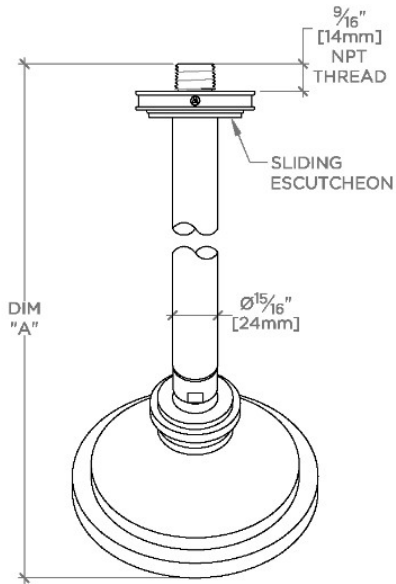

Adjustable Versus Fixed Spray: Adjustable
Fittings Hole Diameter: 32 mm
Inlet Connection Size: 1/2"
Inlet Connection Type: Male NPT
Pivot: Y
Primary Material: Brass
Restricted Maximum Flow Rate: 6.6 liters/min
Water Pressure Maximum: 6.0 bar
Water Pressure Minimum: 1.5 bar
Water Pressure Recommended: 3.0 bar

Stocked in Brass, Chrome and Nickel

Showerhead available in 1.75gpm (6.6L/min) flow rate

CERTIFICATIONS

PRODUCT (NOTES)

WATERWORKS

Aero

AES354

Aero 5" Showerhead with Adjustable Spray with 6" Wall Mounted 45 Degree Shower Arm

TOP VIEW

SCALE: 3"=1'-0"

STYLE NO.	DIM "A"	DIM "B"
AES354	10 $\frac{1}{16}$ " [272mm]	6 $\frac{1}{4}$ " [158mm]
TRS354		
AES355	12 $\frac{1}{16}$ " [323mm]	8 $\frac{1}{4}$ " [209mm]
TRS355		

SPRAY PATTERNS

FRONT VIEW

SCALE: 3"=1'-0"

SIDE VIEW

SCALE: 3"=1'-0"