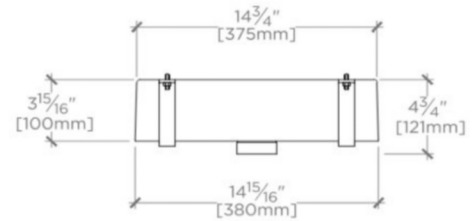

TECHNICAL DETAILS

ADA Compliance: When installed per ADA guidelines
Depth / Width: 14 3/4"
Height: 3 15/16"
Installation Type: Undermount
Length: 20 1/2"
Overflow Opening: No
Primary Material: Fine Fire Clay

CLARA

CYLV41

Clara Undermount Rectangular Vitreous China Double Glazed Lavatory Sink 20 1/2" x 14 3/4" x 3 15/16"

TOP VIEW

SCALE: 1"=1'-0"

ISO VIEW

SCALE: 1"=1'-0"

FRONT VIEW

SCALE: 1"=1'-0"

SIDE VIEW

SCALE: 1"=1'-0"

DIMENSIONAL TOLERANCE: $\pm 13/64$ " [± 5 mm]