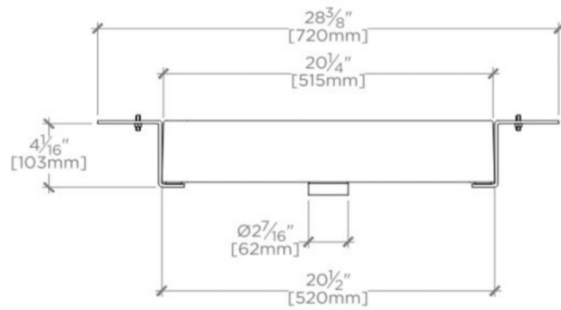

TECHNICAL DETAILS

ADA Compliance: When installed per ADA guidelines
Depth / Width: 14 3/4"
Height: 3 15/16"
Installation Type: Undermount
Length: 20 1/2"
Overflow Opening: No
Primary Material: Fine Fire Clay

CLARA

CYLV41

Clara Undermount Rectangular Vitreous China Double Glazed Lavatory Sink 20 1/2" x 14 3/4" x 3 15/16"

TOP VIEW

SCALE: 1"=1'-0"

ISO VIEW

SCALE: 1"=1'-0"

FRONT VIEW

SCALE: 1"=1'-0"

SIDE VIEW

SCALE: 1"=1'-0"

DIMENSIONAL TOLERANCE: $\pm 13/64$ " [± 5 mm]