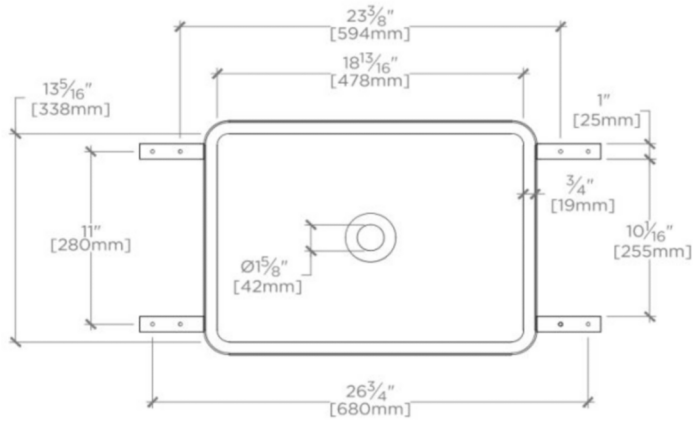

CLARA

CYLV41

Clara Undermount Rectangular Vitreous China Double Glazed Lavatory Sink 20 1/2" x 14 3/4" x 3 15/16"

SHOWN IN CLARA VESSEL RECTANGULAR VITREOUS CHINA DOUBLE GLAZED LAVATORY SINK 20 1/2" X 14 3/4" X 3 15/16"

TECHNICAL DETAILS

ADA Compliance: When installed per ADA guidelines
Depth / Width: 14 3/4"
Height: 3 15/16"
Installation Type: Undermount
Length: 20 1/2"
Overflow Opening: No
Primary Material: Fine Fire Clay

CLARA

CYLV41

Clara Undermount Rectangular Vitreous China Double Glazed Lavatory Sink 20 1/2" x 14 3/4" x 3 15/16"

TOP VIEW

SCALE: 1"=1'-0"

ISO VIEW

SCALE: 1"=1'-0"

FRONT VIEW

SCALE: 1"=1'-0"

SIDE VIEW

SCALE: 1"=1'-0"

DIMENSIONAL TOLERANCE: $\pm 13/64$ " [± 5 mm]