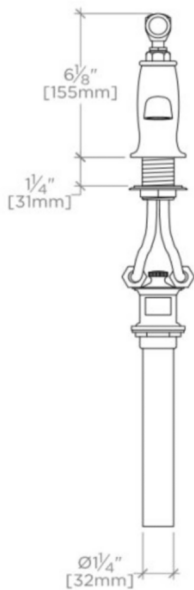

### TECHNICAL DETAILS

ADA Compliance: Yes  
 Adjustable versus Fixed Spray: Fixed Spray  
 Deck Thickness Maximum: 1 1/4"  
 Deck Thickness Minimum: 3/8"  
 Drain Depth Maximum: 1 3/4"  
 Drain Hole Diameter: 1 1/2"  
 Fittings Hole Diameter: 1 3/8"  
 Flow Restriction Options: 1.0, 1.2, 1.5, 1.75, 2.2  
 Handle Turn Angle: Quarter Turn  
 Index Color / Finish and Material: White Porcelain  
 Depth / Width: 6 7/8"  
 Drain Depth Minimum: 1 1/4"  
 Height: 6 1/8"  
 Index Marking: H/C  
 Inlet Connection Size: 3/8"  
 Inlet Connection Type: Compression Connector Hoses  
 Installation Type: Deck Mounted  
 Integrated Diverter: N  
 Integrated Spray: N  
 Length: 2 1/4"  
 Number of Handles: One  
 Number of Holes: One Hole  
 Primary Material: Brass  
 Spout Swivel: N  
 Spray Included in Unit: N  
 Suggested Application: Bath  
 Valve Material: Ceramic  
 Water Pressure Maximum: 85.0 psi  
 Water Pressure Minimum: 20.0 psi  
 Water Pressure Recommended: 45.0 psi

### PRODUCT FEATURES

One single porcelain lever handle operates cold, warm, and hot temperatures  
 All finishes available for immediate shipment (subject to availability)  
 Lever handle features hot and cold directional marking on white porcelain index  
 Standard flow rate is 1.2gpm (4.5 L/min) and meets State of California requirements. Also available in other flow options. Contact a sales associate for details.

## HGLS50

Highgate Low Profile One Hole Deck Mounted Lavatory Faucet with White Porcelain Lever Handles

TOP VIEW SCALE: 1/2"=1'-0"

FRONT VIEW SCALE: 1/2"=1'-0"

SIDE VIEW SCALE: 1/2"=1'-0"