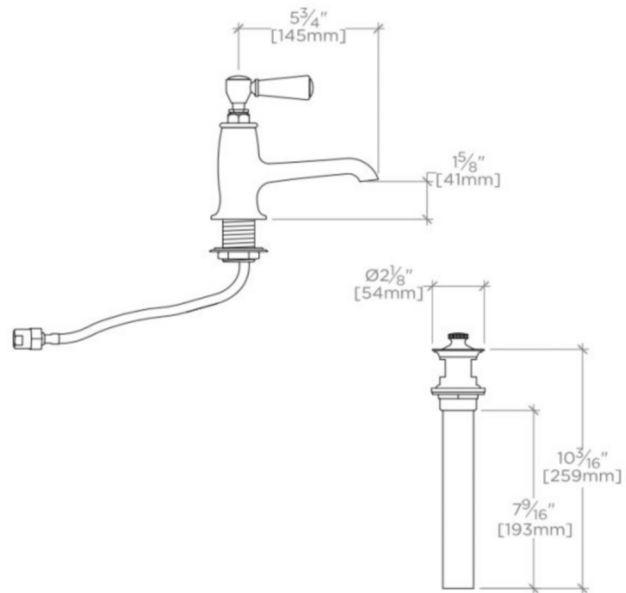

### TECHNICAL DETAILS

ADA Compliance: Yes  
 Adjustable versus Fixed Spray: Fixed Spray  
 Deck Thickness Maximum: 1 1/4"  
 Deck Thickness Minimum: 3/8"  
 Drain Depth Maximum: 1 3/4"  
 Drain Hole Diameter: 1 1/2"  
 Fittings Hole Diameter: 1 3/8"  
 Flow Restriction Options: 1.0, 1.2, 1.5, 1.75, 2.2  
 Handle Turn Angle: Quarter Turn  
 Index Color / Finish and Material: White Porcelain  
 Depth / Width: 6 7/8"  
 Drain Depth Minimum: 1 1/4"  
 Height: 6 1/8"  
 Index Marking: H/C  
 Inlet Connection Size: 3/8"  
 Inlet Connection Type: Compression Connector Hoses  
 Installation Type: Deck Mounted  
 Integrated Diverter: N  
 Integrated Spray: N  
 Length: 2 1/4"  
 Number of Handles: One  
 Number of Holes: One Hole  
 Primary Material: Brass  
 Spout Swivel: N  
 Spray Included in Unit: N  
 Suggested Application: Bath  
 Valve Material: Ceramic  
 Water Pressure Maximum: 85.0 psi  
 Water Pressure Minimum: 20.0 psi  
 Water Pressure Recommended: 45.0 psi

## HGLS50

Highgate Low Profile One Hole Deck Mounted Lavatory Faucet with White Porcelain Lever Handles

TOP VIEW SCALE: 1/2"=1'-0"

FRONT VIEW SCALE: 1/2"=1'-0"

SIDE VIEW SCALE: 1/2"=1'-0"