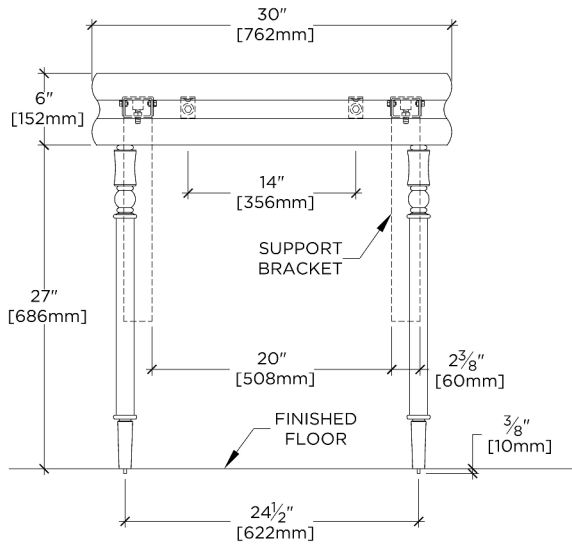

CODES & STANDARDS

PRODUCT FEATURES

Solid Brass

5CM marble top in the Waterworks Cut

Packages available in Brass and Nickel

Includes sink and choice of 5CM stone top in one of our 8 standard offerings

CERTIFICATIONS

PRODUCT (NOTES)

Legacy Turned two Legs with 30" Centuria WALL Mounted Marble Lavatory Sink

TOP VIEW

SCALE: 3/4"=1'-0"

REQUIRED MOUNTING HARDWARE (SOLD SEPARATELY)

STYLE: 106801

DESCRIPTION: UNIVERSAL PAIR (L/R) 18" STAINLESS STEEL ADJUSTABLE CONCEALED SUPPORT BRACKETS, WALL SUPPORT BRACKETS AND HARDWARE FOR WALL MOUNTED STONE SINK.

FRONT VIEW

SCALE: 3/4"=1'-0"

SIDE VIEW

SCALE: 3/4"=1'-0"