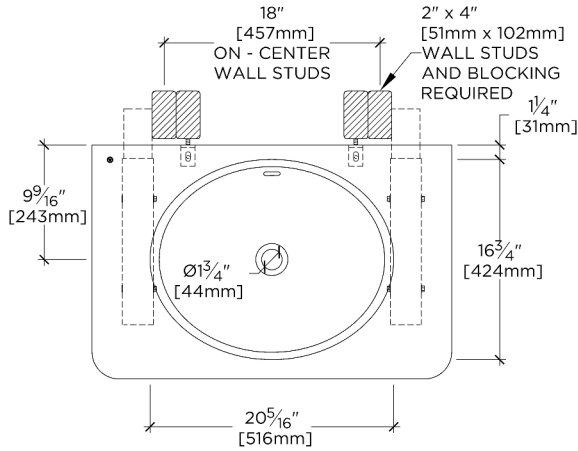

CODES & STANDARDS

PRODUCT FEATURES

Solid Brass

5CM marble top in the Waterworks Cut

Packages available in Brass and Nickel

Includes sink and choice of 5CM stone top in one of our 8 standard offerings

CERTIFICATIONS

PRODUCT (NOTES)

Legacy Turned two Legs with 30" Centuria WALL Mounted Marble Lavatory Sink

TOP VIEW

SCALE: 3/4"=1'-0"

REQUIRED MOUNTING HARDWARE (SOLD SEPARATELY)

STYLE: 106801

DESCRIPTION: UNIVERSAL PAIR (L/R) 18" STAINLESS STEEL ADJUSTABLE CONCEALED SUPPORT BRACKETS, WALL SUPPORT BRACKETS AND HARDWARE FOR WALL MOUNTED STONE SINK.

FRONT VIEW

SCALE: 3/4"=1'-0"

SIDE VIEW

SCALE: 3/4"=1'-0"