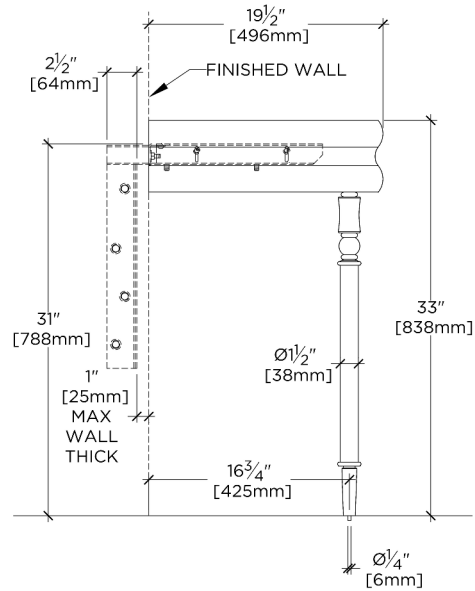

CODES & STANDARDS

PRODUCT FEATURES

Solid Brass

5CM marble top in the Waterworks Cut

Packages available in Brass and Nickel

Includes sink and choice of 5CM stone top in one of our 8 standard offerings

CERTIFICATIONS

PRODUCT (NOTES)

Legacy Turned two Legs with 30" Centuria WALL Mounted Marble Lavatory Sink

TOP VIEW

SCALE: 3/4"=1'-0"

REQUIRED MOUNTING HARDWARE (SOLD SEPARATELY)

STYLE: 106801

DESCRIPTION: UNIVERSAL PAIR (L/R) 18" STAINLESS STEEL ADJUSTABLE CONCEALED SUPPORT BRACKETS, WALL SUPPORT BRACKETS AND HARDWARE FOR WALL MOUNTED STONE SINK.

FRONT VIEW

SCALE: 3/4"=1'-0"

SIDE VIEW

SCALE: 3/4"=1'-0"