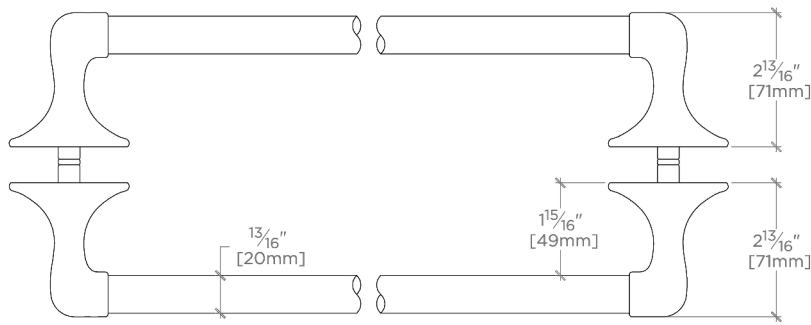

Riverun

RR24G2

Riverun 24" Double Sided Glass Mounted Towel Bars

SHOWN IN RIVERUN 24" DOUBLE SIDED GLASS MOUNTED TOWEL BARS | RR24G2

TECHNICAL DETAILS

Primary Material: Brass

INSPIRATION

A new American classic designed with simplicity in mind, Riverun epitomizes quiet elegance through streamlined forms and honest details. These nuanced designs project distinctly American sophistication while effortlessly adapting to any design story.

CODES & STANDARDS

PRODUCT FEATURES

All mounting hardware included

Solid brass construction

Can accommodate glass thickness between 1/4" [6mm] to 3/4" [19mm]

Stocked in Nickel and Brass

CERTIFICATIONS

PRODUCT (NOTES)

Riverun

RR24G2

Riverun 24" Double Sided Glass Mounted Towel Bars

† THIS PRODUCT CAN BE INSTALLED ON GLASS THAT IS
1/4" [6mm], 3/8" [10mm], 1/2" [13mm], OR 3/4" [19mm].

TOP VIEW

SCALE: 3"=1'-0"

FRONT VIEW

SCALE: 3"=1'-0"

SIDE VIEW

SCALE: 3"=1'-0"