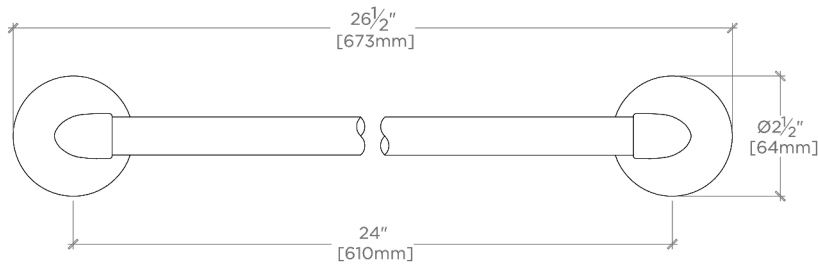

Riverun

RR24G2

Riverun 24" Double Sided Glass Mounted Towel Bars

SHOWN IN RIVERUN 24" DOUBLE SIDED GLASS MOUNTED TOWEL BARS | RR24G2

TECHNICAL DETAILS

Primary Material: Brass

INSPIRATION

A new American classic designed with simplicity in mind, Riverun epitomizes quiet elegance through streamlined forms and honest details. These nuanced designs project distinctly American sophistication while effortlessly adapting to any design story.

CODES & STANDARDS

PRODUCT FEATURES

All mounting hardware included

Solid brass construction

Can accommodate glass thickness between 1/4" [6mm] to 3/4" [19mm]

Stocked in Nickel and Brass

CERTIFICATIONS

PRODUCT (NOTES)

Riverun

RR24G2

Riverun 24" Double Sided Glass Mounted Towel Bars

† THIS PRODUCT CAN BE INSTALLED ON GLASS THAT IS
1/4" [6mm], 3/8" [10mm], 1/2" [13mm], OR 3/4" [19mm].

TOP VIEW

SCALE: 3"=1'-0"

FRONT VIEW

SCALE: 3"=1'-0"

SIDE VIEW

SCALE: 3"=1'-0"