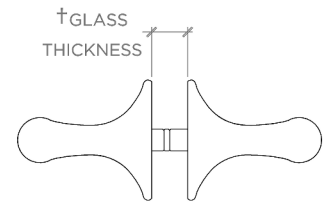

Riverun

RR24G2

Riverun 24" Double Sided Glass Mounted Towel Bars

SHOWN IN RIVERUN 24" DOUBLE SIDED GLASS MOUNTED TOWEL BARS | RR24G2

TECHNICAL DETAILS

Primary Material: Brass

INSPIRATION

A new American classic designed with simplicity in mind, Riverun epitomizes quiet elegance through streamlined forms and honest details. These nuanced designs project distinctly American sophistication while effortlessly adapting to any design story.

Riverun

RR24G2

Riverun 24" Double Sided Glass Mounted Towel Bars

† THIS PRODUCT CAN BE INSTALLED ON GLASS THAT IS
1/4" [6mm], 3/8" [10mm], 1/2" [13mm], OR 3/4" [19mm].

TOP VIEW

SCALE: 3"=1'-0"

FRONT VIEW

SCALE: 3"=1'-0"

SIDE VIEW

SCALE: 3"=1'-0"