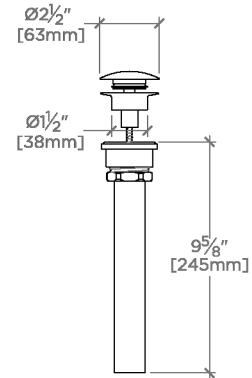

### TECHNICAL DETAILS

ADA Compliance: Yes  
 Drain Depth Maximum: 67 mm  
 Drain Depth Minimum: 10 mm  
 Drain Hole Diameter: 44 mm  
 Drain Style: Push Touch  
 Fittings Hole Diameter: 35 mm  
 Handle Spread Maximum: 203 mm  
 Handle Spread Minimum: 203 mm  
 Handle Turn Angle: Quarter Turn Each Way  
 Inlet Connection Size: 1/2"  
 Inlet Connection Type: Female NPT  
 Number Of Holes: Three Hole  
 Primary Material: Brass  
 Restricted Maximum Flow Rate: 4.5 liters/min  
 Spout Swivel: N  
 Water Pressure Maximum: 6.0 bar  
 Water Pressure Minimum: 1.5 bar  
 Water Pressure Recommended: 3.0 bar

## Bond

BLS74B

Bond Tandem Series Wall Mounted Lavatory Faucet with Two-Tone Guilloche Lines Knob Handles

TOP VIEW

SCALE: 1/2"=1'-0"

ADAPTER INCLUDED - INTERNATIONAL USE ONLY

FRONT VIEW

SCALE: 1/2"=1'-0"

SIDE VIEW

SCALE: 1/2"=1'-0"