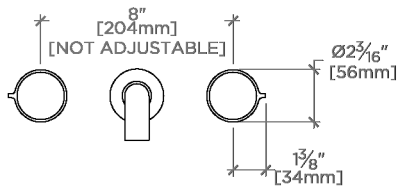

### TECHNICAL DETAILS

ADA Compliance: Yes  
 Drain Depth Maximum: 67 mm  
 Drain Depth Minimum: 10 mm  
 Drain Hole Diameter: 44 mm  
 Drain Style: Push Touch  
 Fittings Hole Diameter: 35 mm  
 Handle Spread Maximum: 203 mm  
 Handle Spread Minimum: 203 mm  
 Handle Turn Angle: Quarter Turn Each Way  
 Inlet Connection Size: 1/2"  
 Inlet Connection Type: Female NPT  
 Number Of Holes: Three Hole  
 Primary Material: Brass  
 Restricted Maximum Flow Rate: 4.5 liters/min  
 Spout Swivel: N  
 Water Pressure Maximum: 6.0 bar  
 Water Pressure Minimum: 1.5 bar  
 Water Pressure Recommended: 3.0 bar

### PRODUCT FEATURES

Knob Handles

Includes Universal Push-Touch Drain (UNLD23) which fits 1-1/2" through 1-3/4" drain hole openings

Stocked in Nickel and Brass

Available in 1.2gpm (4.5L/min) flow rate; Requires valve, sold separately: GULV25 (USA) or GU25LV (UK/International)

## Bond

BLS74B

Bond Tandem Series Wall Mounted Lavatory Faucet with Two-Tone Guilloche Lines Knob Handles

TOP VIEW

SCALE: 1/2"=1'-0"

ADAPTER INCLUDED - INTERNATIONAL USE ONLY

FRONT VIEW

SCALE: 1/2"=1'-0"

SIDE VIEW

SCALE: 1/2"=1'-0"