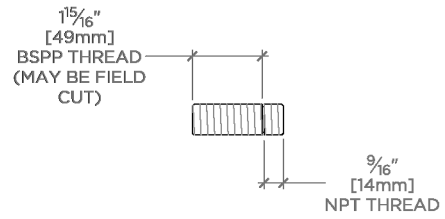

## Bond

BLS74B

Bond Tandem Series Wall Mounted Lavatory Faucet with Two-Tone Guilloche Lines Knob Handles

TOP VIEW

SCALE: 1/2"=1'-0"

ADAPTER INCLUDED - INTERNATIONAL USE ONLY

FRONT VIEW

SCALE: 1/2"=1'-0"

SIDE VIEW

SCALE: 1/2"=1'-0"