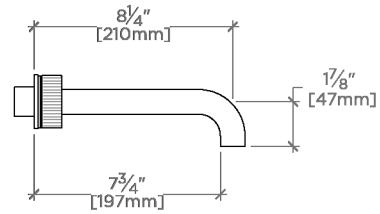

### TECHNICAL DETAILS

ADA Compliance: Yes  
 Drain Depth Maximum: 67 mm  
 Drain Depth Minimum: 10 mm  
 Drain Hole Diameter: 44 mm  
 Drain Style: Push Touch  
 Fittings Hole Diameter: 35 mm  
 Handle Spread Maximum: 203 mm  
 Handle Spread Minimum: 203 mm  
 Handle Turn Angle: Quarter Turn Each Way  
 Inlet Connection Size: 1/2"  
 Inlet Connection Type: Female NPT  
 Number Of Holes: Three Hole  
 Primary Material: Brass  
 Restricted Maximum Flow Rate: 4.5 liters/min  
 Spout Swivel: N  
 Water Pressure Maximum: 6.0 bar  
 Water Pressure Minimum: 1.5 bar  
 Water Pressure Recommended: 3.0 bar

## Bond

BLS74B

Bond Tandem Series Wall Mounted Lavatory Faucet with Two-Tone Guilloche Lines Knob Handles

TOP VIEW

SCALE: 1/2"=1'-0"

ADAPTER INCLUDED - INTERNATIONAL USE ONLY

FRONT VIEW

SCALE: 1/2"=1'-0"

SIDE VIEW

SCALE: 1/2"=1'-0"