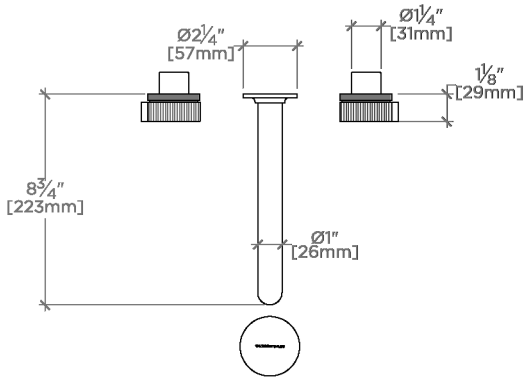

### TECHNICAL DETAILS

ADA Compliance: Yes  
 Drain Depth Maximum: 67 mm  
 Drain Depth Minimum: 10 mm  
 Drain Hole Diameter: 44 mm  
 Drain Style: Push Touch  
 Fittings Hole Diameter: 35 mm  
 Handle Spread Maximum: 203 mm  
 Handle Spread Minimum: 203 mm  
 Handle Turn Angle: Quarter Turn Each Way  
 Inlet Connection Size: 1/2"  
 Inlet Connection Type: Female NPT  
 Number Of Holes: Three Hole  
 Primary Material: Brass  
 Restricted Maximum Flow Rate: 4.5 liters/min  
 Spout Swivel: N  
 Water Pressure Maximum: 6.0 bar  
 Water Pressure Minimum: 1.5 bar  
 Water Pressure Recommended: 3.0 bar

### PRODUCT FEATURES

Knob Handles

Includes Universal Push-Touch Drain (UNLD23) which fits 1-1/2" through 1-3/4" drain hole openings

Stocked in Nickel and Brass

Available in 1.2gpm (4.5L/min) flow rate; Requires valve, sold separately: GULV25 (USA) or GU25LV (UK/International)

## Bond

BLS74B

Bond Tandem Series Wall Mounted Lavatory Faucet with Two-Tone Guilloche Lines Knob Handles

TOP VIEW

SCALE: 1/2"=1'-0"

ADAPTER INCLUDED - INTERNATIONAL USE ONLY

FRONT VIEW

SCALE: 1/2"=1'-0"

SIDE VIEW

SCALE: 1/2"=1'-0"