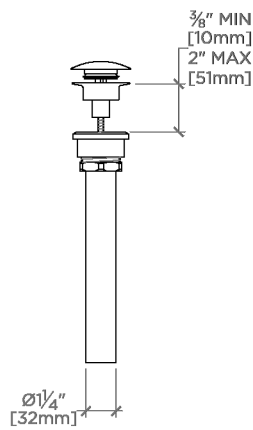

### TECHNICAL DETAILS

ADA Compliance: Yes  
 Drain Depth Maximum: 67 mm  
 Drain Depth Minimum: 10 mm  
 Drain Hole Diameter: 44 mm  
 Drain Style: Push Touch  
 Fittings Hole Diameter: 35 mm  
 Handle Spread Maximum: 203 mm  
 Handle Spread Minimum: 203 mm  
 Handle Turn Angle: Quarter Turn Each Way  
 Inlet Connection Size: 1/2"  
 Inlet Connection Type: Female NPT  
 Number Of Holes: Three Hole  
 Primary Material: Brass  
 Restricted Maximum Flow Rate: 4.5 liters/min  
 Spout Swivel: N  
 Water Pressure Maximum: 6.0 bar  
 Water Pressure Minimum: 1.5 bar  
 Water Pressure Recommended: 3.0 bar

### PRODUCT FEATURES

Knob Handles

Includes Universal Push-Touch Drain (UNLD23) which fits 1-1/2" through 1-3/4" drain hole openings

Stocked in Nickel and Brass

Available in 1.2gpm (4.5L/min) flow rate; Requires valve, sold separately: GULV25 (USA) or GU25LV (UK/International)

## Bond

BLS74B

Bond Tandem Series Wall Mounted Lavatory Faucet with Two-Tone Guilloche Lines Knob Handles

TOP VIEW

SCALE: 1/2"=1'-0"

ADAPTER INCLUDED - INTERNATIONAL USE ONLY

FRONT VIEW

SCALE: 1/2"=1'-0"

SIDE VIEW

SCALE: 1/2"=1'-0"