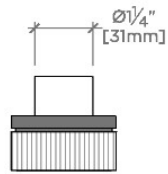

## BOND

BVC14B

Bond Tandem Series Volume Control with Two-Tone  
Guilloche Lines Knob Handle

TOP VIEW SCALE: 3"=1'-0"

FRONT VIEW SCALE: 3"=1'-0"

SIDE VIEW SCALE: 3"=1'-0"