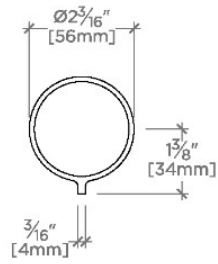

### TECHNICAL DETAILS

ADA Compliance: Yes  
Fittings Hole Diameter: 1 3/8"  
Handle Turn Angle: Quarter Turn  
Integrated Diverter: N  
Number Of Holes: One Hole  
Primary Material: Brass

## BOND

BVC14B

Bond Tandem Series Volume Control with Two-Tone  
Guilloche Lines Knob Handle

TOP VIEW SCALE: 3"=1'-0"

FRONT VIEW SCALE: 3"=1'-0"

SIDE VIEW SCALE: 3"=1'-0"