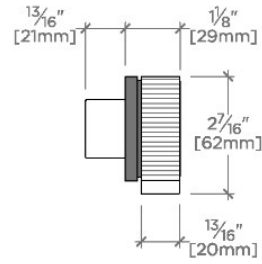

### TECHNICAL DETAILS

ADA Compliance: Yes  
Fittings Hole Diameter: 1 3/8"  
Handle Turn Angle: Quarter Turn  
Integrated Diverter: N  
Number Of Holes: One Hole  
Primary Material: Brass

## BOND

BVC14B

Bond Tandem Series Volume Control with Two-Tone  
Guilloche Lines Knob Handle

TOP VIEW SCALE: 3"=1'-0"

FRONT VIEW SCALE: 3"=1'-0"

SIDE VIEW SCALE: 3"=1'-0"