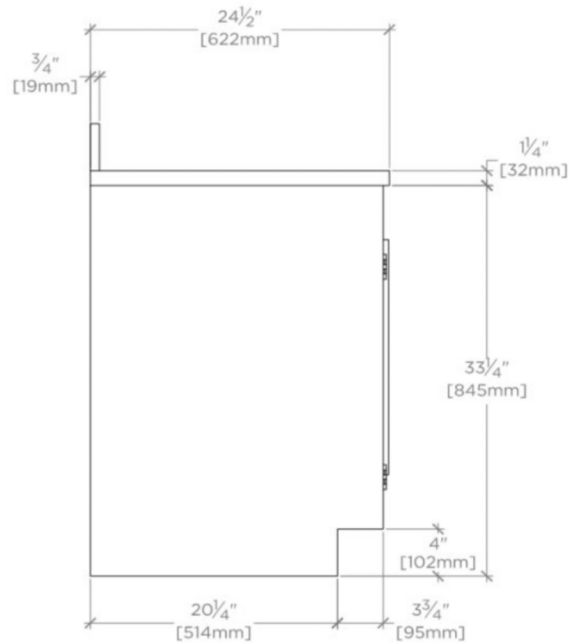

BELDEN

BEVN03

Belden Single Vanity with Mesh 37" x 24 1/2" x 34 1/2" with Slab, 4" x 3/4" Backsplash, and Saxby Sink

FILEDESCRIPTION

TECHNICAL DETAILS

ADA Compliance: No
Adjustable Levelers / Feet: N
Bowl Shape: Oval
Depth to Overflow: 114 mm
Drain Hole Depth: 44 mm
Drain Hole Diameter: 44 mm
Fittings Hole Depth: 32 mm
Fittings Hole Diameter: 35 mm
Overflow Opening: Yes
Primary Material: Wood
Rough-in Supply Height Recommended: 533 mm
Rough-in Waste Height Recommended: 483 mm
Sink Visibility: N

Install with or without backsplash (included)

WATERWORKS

BELDEN

BEVN03

Belden Single Vanity with Mesh 37" x 24 1/2" x 34 1/2" with Slab, 4" x 3/4" Backsplash, and Saxby Sink

TOP VIEW

SCALE: 3/4"=1'-0"

FRONT VIEW

SCALE: 3/4"=1'-0"

SIDE VIEW

SCALE: 3/4"=1'-0"