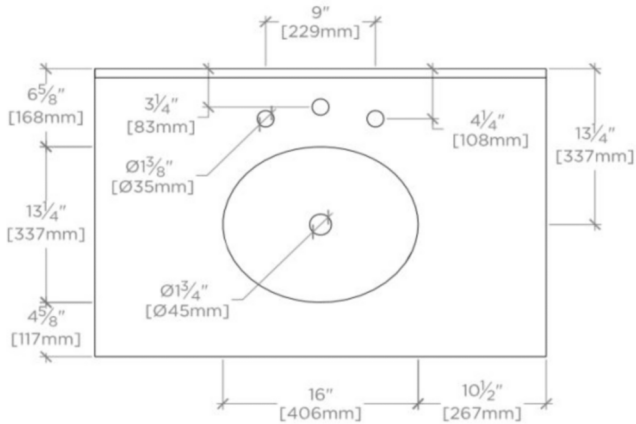

BELDEN

BEVN03

Belden Single Vanity with Mesh 37" x 24 1/2" x 34 1/2" with Slab, 4" x 3/4" Backsplash, and Saxby Sink

FILEDESCRIPTION

TECHNICAL DETAILS

ADA Compliance: No
Adjustable Levelers / Feet: N
Bowl Shape: Oval
Depth to Overflow: 114 mm
Drain Hole Depth: 44 mm
Drain Hole Diameter: 44 mm
Fittings Hole Depth: 32 mm
Fittings Hole Diameter: 35 mm
Overflow Opening: Yes
Primary Material: Wood
Rough-in Supply Height Recommended: 533 mm
Rough-in Waste Height Recommended: 483 mm
Sink Visibility: N

Install with or without backsplash (included)

WATERWORKS

BELDEN

BEVN03

Belden Single Vanity with Mesh 37" x 24 1/2" x 34 1/2" with Slab, 4" x 3/4" Backsplash, and Saxby Sink

TOP VIEW

SCALE: 3/4"=1'-0"

FRONT VIEW

SCALE: 3/4"=1'-0"

SIDE VIEW

SCALE: 3/4"=1'-0"