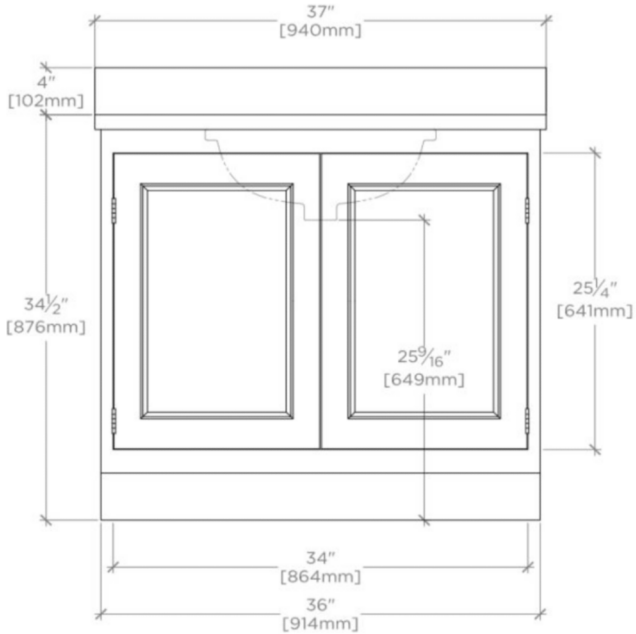

BELDEN

BEVN03

Belden Single Vanity with Mesh 37" x 24 1/2" x 34 1/2" with Slab, 4" x 3/4" Backsplash, and Saxby Sink

FILEDESCRIPTION

TECHNICAL DETAILS

ADA Compliance: No
Adjustable Levelers / Feet: N
Bowl Shape: Oval
Depth to Overflow: 114 mm
Drain Hole Depth: 44 mm
Drain Hole Diameter: 44 mm
Fittings Hole Depth: 32 mm
Fittings Hole Diameter: 35 mm
Overflow Opening: Yes
Primary Material: Wood
Rough-in Supply Height Recommended: 533 mm
Rough-in Waste Height Recommended: 483 mm
Sink Visibility: N

Install with or without backsplash (included)

WATERWORKS

BELDEN

BEVN03

Belden Single Vanity with Mesh 37" x 24 1/2" x 34 1/2" with Slab, 4" x 3/4" Backsplash, and Saxby Sink

TOP VIEW

SCALE: 3/4"=1'-0"

FRONT VIEW

SCALE: 3/4"=1'-0"

SIDE VIEW

SCALE: 3/4"=1'-0"