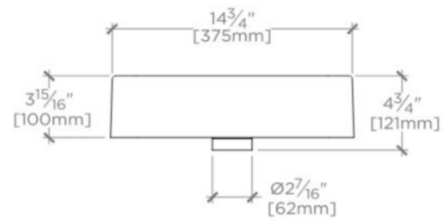

TECHNICAL DETAILS

ADA Compliance: When installed per ADA guidelines
Depth / Width: 14 3/4"
Height: 3 15/16"
Installation Type: Freestanding
Length: 20 1/2"
Overflow Opening: No
Primary Material: Fine Fire Clay

CLARA

CYLV40

Clara Vessel Rectangular Vitreous China Double Glazed Lavatory Sink 20 1/2" x 14 3/4" x 3 15/16"

TOP VIEW

SCALE: 1"=1'-0"

ISO VIEW

SCALE: 1"=1'-0"

FRONT VIEW

SCALE: 1"=1'-0"

SIDE VIEW

SCALE: 1"=1'-0"

DIMENSIONAL TOLERANCE: $\pm 13/64$ " [± 5 mm]