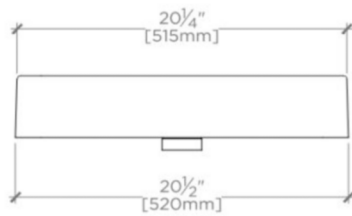

CLARA

CYLV40

Clara Vessel Rectangular Vitreous China Double Glazed Lavatory Sink 20 1/2" x 14 3/4" x 3 15/16"

SHOWN IN CLARA VESSEL RECTANGULAR VITREOUS CHINA DOUBLE GLAZED LAVATORY SINK 20 1/2" X 14 3/4" X 3 15/16"

TECHNICAL DETAILS

ADA Compliance: When installed per ADA guidelines
Depth / Width: 14 3/4"
Height: 3 15/16"
Installation Type: Freestanding
Length: 20 1/2"
Overflow Opening: No
Primary Material: Fine Fire Clay

CLARA

CYLV40

Clara Vessel Rectangular Vitreous China Double Glazed Lavatory Sink 20 1/2" x 14 3/4" x 3 15/16"

TOP VIEW

SCALE: 1"=1'-0"

ISO VIEW

SCALE: 1"=1'-0"

FRONT VIEW

SCALE: 1"=1'-0"

SIDE VIEW

SCALE: 1"=1'-0"

DIMENSIONAL TOLERANCE: $\pm 13/64$ " [± 5 mm]