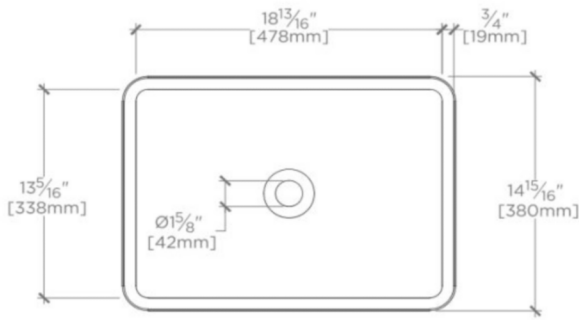

CLARA

CYLV40

Clara Vessel Rectangular Vitreous China Double Glazed Lavatory Sink 20 1/2" x 14 3/4" x 3 15/16"

SHOWN IN CLARA VESSEL RECTANGULAR VITREOUS CHINA DOUBLE GLAZED LAVATORY SINK 20 1/2" X 14 3/4" X 3 15/16"

TECHNICAL DETAILS

ADA Compliance: When installed per ADA guidelines
Depth / Width: 14 3/4"
Height: 3 15/16"
Installation Type: Freestanding
Length: 20 1/2"
Overflow Opening: No
Primary Material: Fine Fire Clay

CLARA

CYLV40

Clara Vessel Rectangular Vitreous China Double Glazed Lavatory Sink 20 1/2" x 14 3/4" x 3 15/16"

TOP VIEW

SCALE: 1"=1'-0"

ISO VIEW

SCALE: 1"=1'-0"

FRONT VIEW

SCALE: 1"=1'-0"

SIDE VIEW

SCALE: 1"=1'-0"

DIMENSIONAL TOLERANCE: $\pm 13/64$ " [± 5 mm]