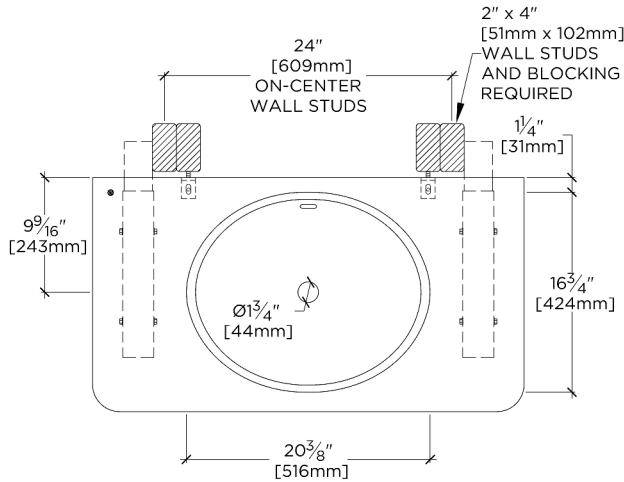

CODES & STANDARDS

PRODUCT FEATURES

Solid Brass

5CM marble top in the Waterworks Cut

Packages available in Brass and Nickel

Includes sink and choice of 5CM stone top in one of our 8 standard offerings

CERTIFICATIONS

PRODUCT (NOTES)

Legacy

LEWS46

Legacy Turned two Legs with 36" Centuria WALL Mounted Marble Lavatory Sink

TOP VIEW

SCALE: 3/4"=1'-0"

REQUIRED MOUNTING HARDWARE (SOLD SEPARATELY)

STYLE: 106801

DESCRIPTION: UNIVERSAL PAIR (L/R) 18" STAINLESS STEEL ADJUSTABLE CONCEALED SUPPORT BRACKETS, WALL SUPPORT BRACKETS AND HARDWARE FOR WALL MOUNTED STONE SINK.

FRONT VIEW

SCALE: 3/4"=1'-0"

SIDE VIEW

SCALE: 3/4"=1'-0"