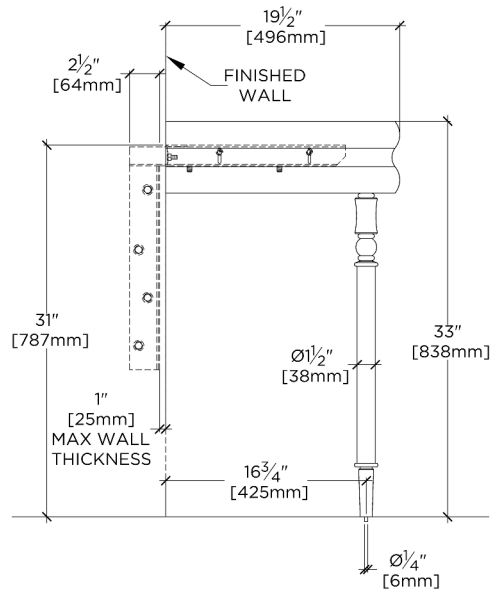

CODES & STANDARDS

PRODUCT FEATURES

Solid Brass

5CM marble top in the Waterworks Cut

Packages available in Brass and Nickel

Includes sink and choice of 5CM stone top in one of our 8 standard offerings

CERTIFICATIONS

PRODUCT (NOTES)

Legacy

LEWS46

Legacy Turned two Legs with 36" Centuria WALL Mounted Marble Lavatory Sink

TOP VIEW

SCALE: 3/4"=1'-0"

REQUIRED MOUNTING HARDWARE (SOLD SEPARATELY)

STYLE: 106801

DESCRIPTION: UNIVERSAL PAIR (L/R) 18" STAINLESS STEEL ADJUSTABLE CONCEALED SUPPORT BRACKETS, WALL SUPPORT BRACKETS AND HARDWARE FOR WALL MOUNTED STONE SINK.

FRONT VIEW

SCALE: 3/4"=1'-0"

SIDE VIEW

SCALE: 3/4"=1'-0"