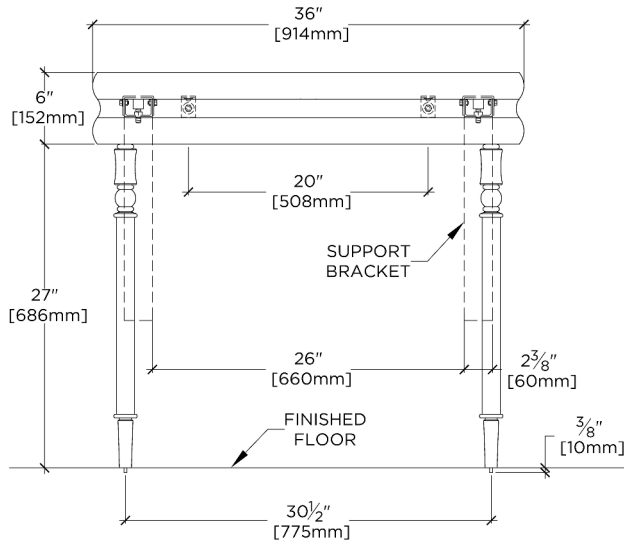

CODES & STANDARDS

PRODUCT FEATURES

Solid Brass

5CM marble top in the Waterworks Cut

Packages available in Brass and Nickel

Includes sink and choice of 5CM stone top in one of our 8 standard offerings

CERTIFICATIONS

PRODUCT (NOTES)

Legacy

LEWS46

Legacy Turned two Legs with 36" Centuria WALL Mounted Marble Lavatory Sink

TOP VIEW

SCALE: 3/4"=1'-0"

REQUIRED MOUNTING HARDWARE (SOLD SEPARATELY)

STYLE: 106801

DESCRIPTION: UNIVERSAL PAIR (L/R) 18" STAINLESS STEEL ADJUSTABLE CONCEALED SUPPORT BRACKETS, WALL SUPPORT BRACKETS AND HARDWARE FOR WALL MOUNTED STONE SINK.

FRONT VIEW

SCALE: 3/4"=1'-0"

SIDE VIEW

SCALE: 3/4"=1'-0"