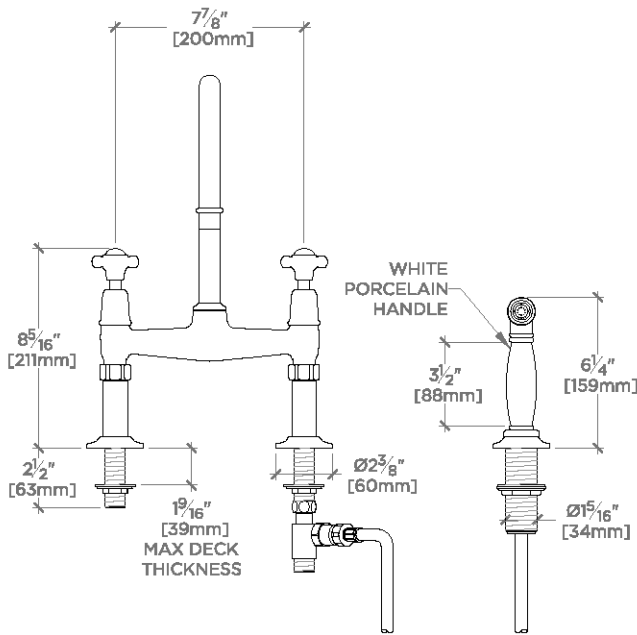

TECHNICAL DETAILS

ADA Compliance: Yes
 Depth/Width: 295 mm
 Height: 395 mm
 Integrated Diverter: Y
 Primary Material: Brass
 Restricted Maximum Flow Rate: 6.6 liters/min
 Spout Swivel: Y
 Suggested Application: Bar, Kitchen, Laundry

WATERWORKS

Easton

EAKM31

Easton Classic Two Hole Bridge Kitchen Faucet, Metal Cross
Handles and White Porcelain Spray

TOP VIEW

SCALE: 1/2"=1'-0"

FRONT VIEW

SCALE: 1/2"=1'-0"

SIDE VIEW

SCALE: 1/2"=1'-0"