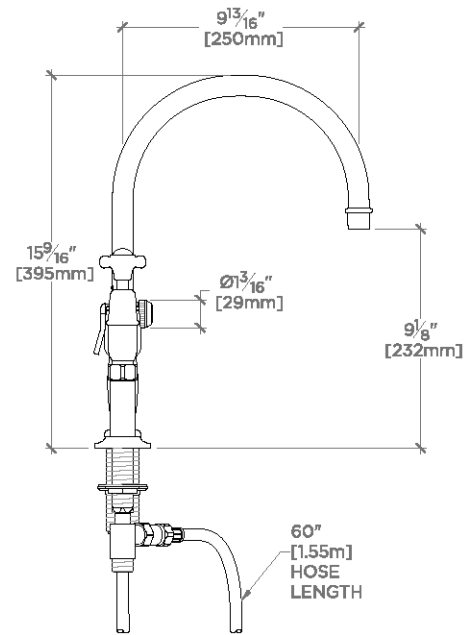

TECHNICAL DETAILS

ADA Compliance: Yes
 Depth/Width: 295 mm
 Height: 395 mm
 Integrated Diverter: Y
 Primary Material: Brass
 Restricted Maximum Flow Rate: 6.6 liters/min
 Spout Swivel: Y
 Suggested Application: Bar, Kitchen, Laundry

WATERWORKS

Easton

EAKM31

Easton Classic Two Hole Bridge Kitchen Faucet, Metal Cross
Handles and White Porcelain Spray

TOP VIEW

SCALE: 1/2"=1'-0"

FRONT VIEW

SCALE: 1/2"=1'-0"

SIDE VIEW

SCALE: 1/2"=1'-0"