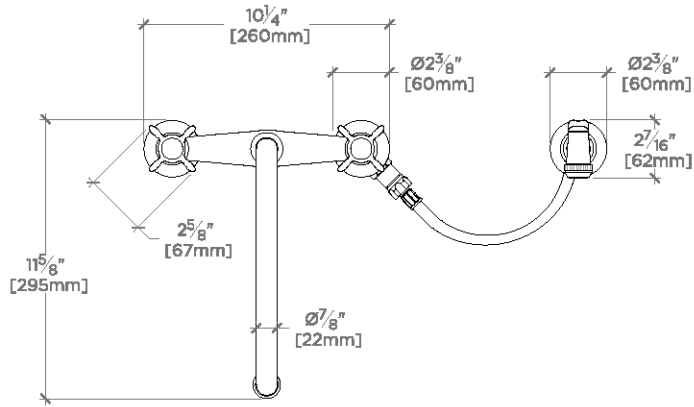

TECHNICAL DETAILS

ADA Compliance: Yes
 Depth/Width: 295 mm
 Height: 395 mm
 Integrated Diverter: Y
 Primary Material: Brass
 Restricted Maximum Flow Rate: 6.6 liters/min
 Spout Swivel: Y
 Suggested Application: Bar, Kitchen, Laundry

WATERWORKS

Easton

EAKM31

Easton Classic Two Hole Bridge Kitchen Faucet, Metal Cross
Handles and White Porcelain Spray

TOP VIEW

SCALE: 1/2"=1'-0"

FRONT VIEW

SCALE: 1/2"=1'-0"

SIDE VIEW

SCALE: 1/2"=1'-0"