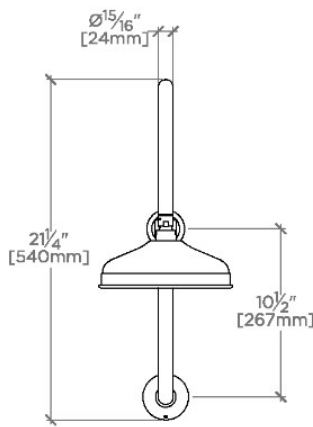

Boulevard

BDS18G

Boulevard 8" Rain Showerhead with 20" Wall Mounted Gooseneck Shower Arm

SHOWN IN BOULEVARD 8" RAIN SHOWERHEAD WITH 20" WALL MOUNTED GOOSENECK SHOWER ARM | BDS18G

TECHNICAL DETAILS

Adjustable Versus Fixed Spray: Fixed
 Fittings Hole Diameter: 32 mm
 Flow Restriction Options: 1.5, 1.75, 2.0
 Inlet Connection Size: 1/2"
 Inlet Connection Type: Female Straight Threads with Rubber Washer
 Pivot: Y
 Primary Material: Brass
 Restricted Maximum Flow Rate: 6.6 liters/min
 Water Pressure Maximum: 6.0 bar
 Water Pressure Minimum: 1.5 bar
 Water Pressure Recommended: 3.0 bar

PRODUCT FEATURES

Made of Brass

Features a swivel 8" rain showerhead with easy clean rubber nozzles

Includes a 20" wall mounted gooseneck shower arm

Stocked in Brass, Chrome and Nickel

Rain showerhead available in 1.75gpm (6.6L/min) flow rate

CERTIFICATIONS

PRODUCT (NOTES)

Boulevard

BDS18G

Boulevard 8" Rain Showerhead with 20" Wall Mounted
Gooseneck Shower Arm

TOP VIEW SCALE: 1"=1'-0"

FRONT VIEW SCALE: 1"=1'-0"

SIDE VIEW SCALE: 1"=1'-0"