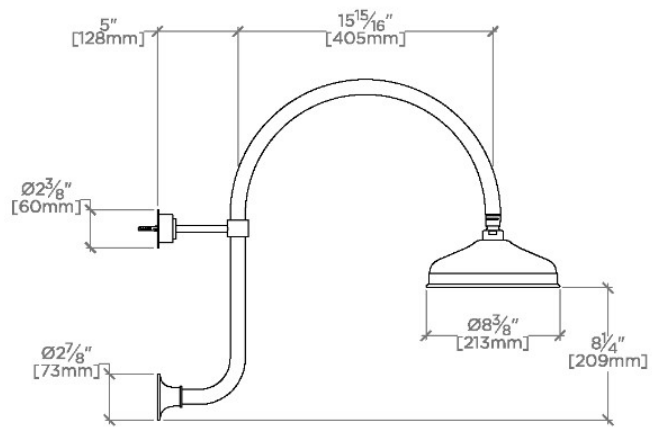

Boulevard

BDS18G

Boulevard 8" Rain Showerhead with 20" Wall Mounted Gooseneck Shower Arm

SHOWN IN BOULEVARD 8" RAIN SHOWERHEAD WITH 20" WALL MOUNTED GOOSENECK SHOWER ARM | BDS18G

TECHNICAL DETAILS

Adjustable Versus Fixed Spray: Fixed
 Fittings Hole Diameter: 32 mm
 Flow Restriction Options: 1.5, 1.75, 2.0
 Inlet Connection Size: 1/2"
 Inlet Connection Type: Female Straight Threads with Rubber Washer
 Pivot: Y
 Primary Material: Brass
 Restricted Maximum Flow Rate: 6.6 liters/min
 Water Pressure Maximum: 6.0 bar
 Water Pressure Minimum: 1.5 bar
 Water Pressure Recommended: 3.0 bar

PRODUCT FEATURES

Made of Brass

Features a swivel 8" rain showerhead with easy clean rubber nozzles

Includes a 20" wall mounted gooseneck shower arm

Stocked in Brass, Chrome and Nickel

Rain showerhead available in 1.75gpm (6.6L/min) flow rate

CERTIFICATIONS

PRODUCT (NOTES)

Boulevard

BDS18G

Boulevard 8" Rain Showerhead with 20" Wall Mounted
Gooseneck Shower Arm

TOP VIEW SCALE: 1"=1'-0"

FRONT VIEW SCALE: 1"=1'-0"

SIDE VIEW SCALE: 1"=1'-0"