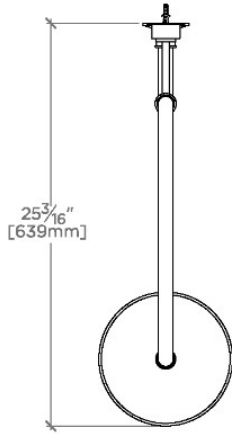

Boulevard

BDS18G

Boulevard 8" Rain Showerhead with 20" Wall Mounted Gooseneck Shower Arm

SHOWN IN BOULEVARD 8" RAIN SHOWERHEAD WITH 20" WALL MOUNTED GOOSENECK SHOWER ARM | BDS18G

TECHNICAL DETAILS

Adjustable Versus Fixed Spray: Fixed
 Fittings Hole Diameter: 32 mm
 Flow Restriction Options: 1.5, 1.75, 2.0
 Inlet Connection Size: 1/2"
 Inlet Connection Type: Female Straight Threads with Rubber Washer
 Pivot: Y
 Primary Material: Brass
 Restricted Maximum Flow Rate: 6.6 liters/min
 Water Pressure Maximum: 6.0 bar
 Water Pressure Minimum: 1.5 bar
 Water Pressure Recommended: 3.0 bar

PRODUCT FEATURES

Made of Brass

Features a swivel 8" rain showerhead with easy clean rubber nozzles

Includes a 20" wall mounted gooseneck shower arm

Stocked in Brass, Chrome and Nickel

Rain showerhead available in 1.75gpm (6.6L/min) flow rate

CERTIFICATIONS

PRODUCT (NOTES)

Boulevard

BDS18G

Boulevard 8" Rain Showerhead with 20" Wall Mounted
Gooseneck Shower Arm

TOP VIEW SCALE: 1"=1'-0"

FRONT VIEW SCALE: 1"=1'-0"

SIDE VIEW SCALE: 1"=1'-0"