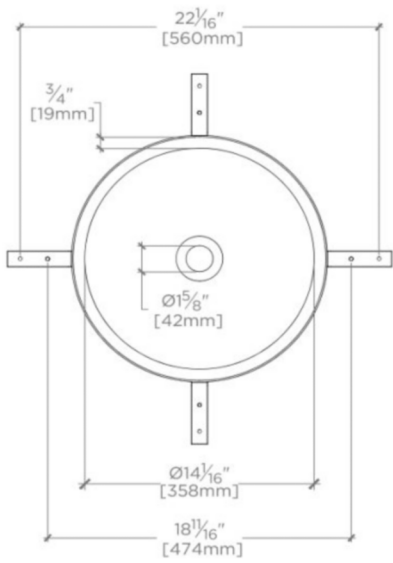

CLARA

CYLV31

Clara Undermount Round Vitreous China Double Glazed Lavatory Sink 15 3/4" x 15 3/4" x 4"

SHOWN IN CLARA VESSEL ROUND VITREOUS CHINA DOUBLE GLAZED LAVATORY SINK 15 3/4" X 15 3/4" X 4" | CYLV30

TECHNICAL DETAILS

ADA Compliance: When installed per ADA guidelines
Height: 3 15/16"
Installation Type: Undermount
Length: 23 5/8"
Overflow Opening: No
Primary Material: Fine Fire Clay

INSPIRATION

Simple in form and smaller in size, these rectangular and oval sinks bring practical elegance to a variety of settings. Ideal for apartments and powder rooms.

CLARA

CYLV31

Clara Undermount Round Vitreous China Double Glazed Lavatory Sink
Sink 15 3/4" x 15 3/4" x 4"

TOP VIEW

SCALE: 1"=1'-0"

ISO VIEW

SCALE: 1"=1'-0"

FRONT VIEW

SCALE: 1"=1'-0"

SIDE VIEW

SCALE: 1"=1'-0"

DIMENSIONAL TOLERANCE: $\pm 13/64$ " [± 5 mm]