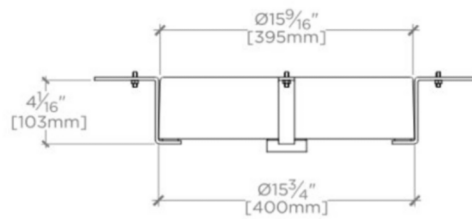

CLARA

CYLV31

Clara Undermount Round Vitreous China Double Glazed Lavatory Sink
Sink 15 3/4" x 15 3/4" x 4"

TOP VIEW

SCALE: 1"=1'-0"

ISO VIEW

SCALE: 1"=1'-0"

FRONT VIEW

SCALE: 1"=1'-0"

SIDE VIEW

SCALE: 1"=1'-0"

DIMENSIONAL TOLERANCE: $\pm 13/64$ " [± 5 mm]