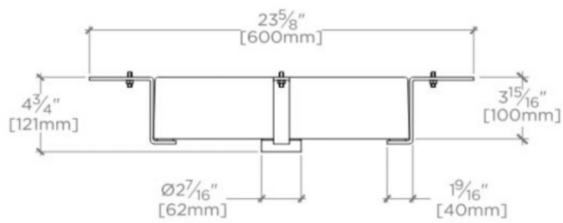

TECHNICAL DETAILS

ADA Compliance: When installed per ADA guidelines
Height: 3 15/16"
Installation Type: Undermount
Length: 23 5/8"
Overflow Opening: No
Primary Material: Fine Fire Clay

INSPIRATION

Simple in form and smaller in size, these rectangular and oval sinks bring practical elegance to a variety of settings. Ideal for apartments and powder rooms.

CLARA

CYLV31

Clara Undermount Round Vitreous China Double Glazed Lavatory Sink
Sink 15 3/4" x 15 3/4" x 4"

TOP VIEW

SCALE: 1"=1'-0"

ISO VIEW

SCALE: 1"=1'-0"

FRONT VIEW

SCALE: 1"=1'-0"

SIDE VIEW

SCALE: 1"=1'-0"

DIMENSIONAL TOLERANCE: $\pm 13/64$ " [± 5 mm]