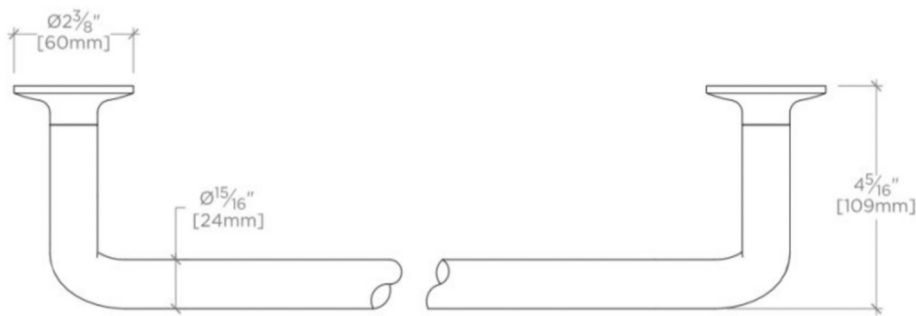

.25

PTTB25

.25 24" Single Metal Towel Bar

SHOWN IN .25 24" SINGLE METAL TOWEL BAR | PTTB25

TECHNICAL DETAILS

Escutcheon Primary Material: Brass
Horizontal Rail Material: Metal
Installation Notes: Towel Bar Cannot Be Cut.
Length From Centers: 24"
Depth / Width: 114 mm
Height: 89 mm
Installation Type: Wall Mounted
Length: 610 mm
Primary Material: Brass
Suggested Application: Bath

INSPIRATION

.25 is the ultimate in utilitarian elegance: A simple and understated design that is equally functional and beautiful.

PRODUCT FEATURES

24" Wide
Wall Mounted
Single Towel
Brass Construction

.25

PTTB25

.25 24" Single Metal Towel Bar

TOP VIEW

SCALE: 3"=1'-0"

FRONT VIEW

SCALE: 3"=1'-0"

SIDE VIEW SCALE: 3"=1'-0"