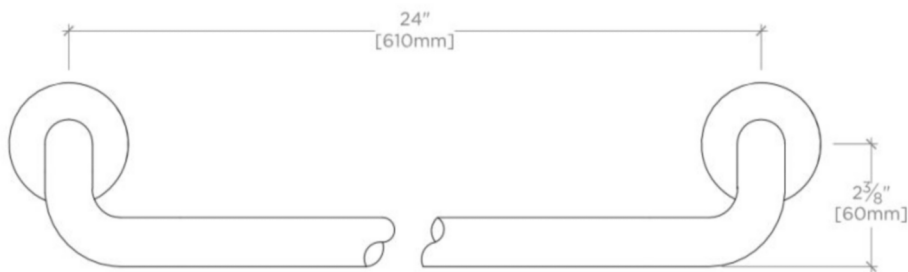

.25

PTTB25

.25 24" Single Metal Towel Bar

SHOWN IN .25 24" SINGLE METAL TOWEL BAR | PTTB25

TECHNICAL DETAILS

Escutcheon Primary Material: Brass
Horizontal Rail Material: Metal
Installation Notes: Towel Bar Cannot Be Cut.
Length From Centers: 24"
Depth / Width: 114 mm
Height: 89 mm
Installation Type: Wall Mounted
Length: 610 mm
Primary Material: Brass
Suggested Application: Bath

INSPIRATION

.25 is the ultimate in utilitarian elegance: A simple and understated design that is equally functional and beautiful.

PRODUCT FEATURES

24" Wide
Wall Mounted
Single Towel
Brass Construction

.25

PTTB25

.25 24" Single Metal Towel Bar

TOP VIEW

SCALE: 3"=1'-0"

FRONT VIEW

SCALE: 3"=1'-0"

SIDE VIEW SCALE: 3"=1'-0"