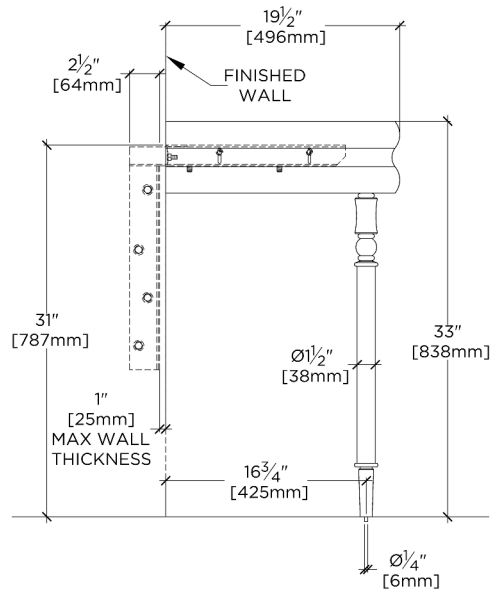

CODES & STANDARDS

PRODUCT FEATURES

Solid Brass

5CM marble top in the Waterworks Cut

Packages available in Brass and Nickel

Includes sink and choice of 5CM stone top in one of our 8 standard offerings

CERTIFICATIONS

PRODUCT (NOTES)

Legacy Turned two Legs with 36" Centuria WALL Mounted Marble Lavatory Sink

TOP VIEW

SCALE: 3/4"=1'-0"

REQUIRED MOUNTING HARDWARE (SOLD SEPARATELY)

STYLE: 106801

DESCRIPTION: UNIVERSAL PAIR (L/R) 18" STAINLESS STEEL ADJUSTABLE CONCEALED SUPPORT BRACKETS, WALL SUPPORT BRACKETS AND HARDWARE FOR WALL MOUNTED STONE SINK.

FRONT VIEW

SCALE: 3/4"=1'-0"

SIDE VIEW

SCALE: 3/4"=1'-0"