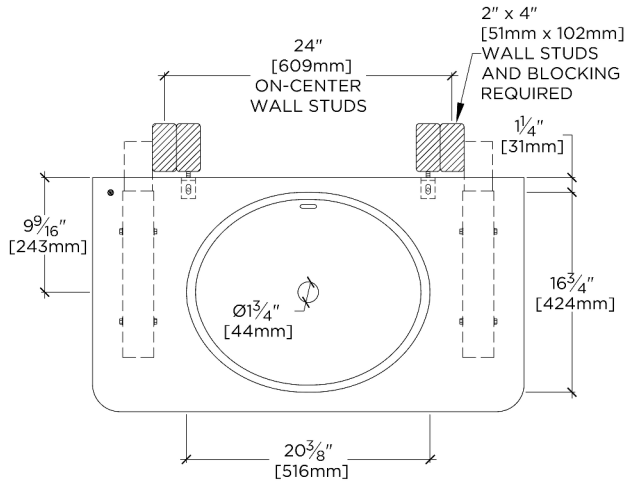

CODES & STANDARDS

PRODUCT FEATURES

Solid Brass

5CM marble top in the Waterworks Cut

Packages available in Brass and Nickel

Includes sink and choice of 5CM stone top in one of our 8 standard offerings

CERTIFICATIONS

PRODUCT (NOTES)

Legacy Turned two Legs with 36" Centuria WALL Mounted Marble Lavatory Sink

TOP VIEW

SCALE: 3/4"=1'-0"

REQUIRED MOUNTING HARDWARE (SOLD SEPARATELY)

STYLE: 106801

DESCRIPTION: UNIVERSAL PAIR (L/R) 18" STAINLESS STEEL ADJUSTABLE CONCEALED SUPPORT BRACKETS, WALL SUPPORT BRACKETS AND HARDWARE FOR WALL MOUNTED STONE SINK.

FRONT VIEW

SCALE: 3/4"=1'-0"

SIDE VIEW

SCALE: 3/4"=1'-0"