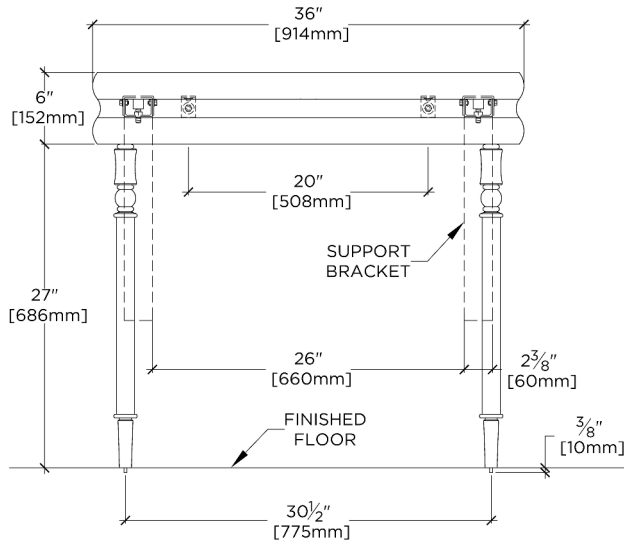

CODES & STANDARDS

PRODUCT FEATURES

Solid Brass

5CM marble top in the Waterworks Cut

Packages available in Brass and Nickel

Includes sink and choice of 5CM stone top in one of our 8 standard offerings

CERTIFICATIONS

PRODUCT (NOTES)

Legacy Turned two Legs with 36" Centuria WALL Mounted Marble Lavatory Sink

TOP VIEW

SCALE: 3/4"=1'-0"

REQUIRED MOUNTING HARDWARE (SOLD SEPARATELY)

STYLE: 106801

DESCRIPTION: UNIVERSAL PAIR (L/R) 18" STAINLESS STEEL ADJUSTABLE CONCEALED SUPPORT BRACKETS, WALL SUPPORT BRACKETS AND HARDWARE FOR WALL MOUNTED STONE SINK.

FRONT VIEW

SCALE: 3/4"=1'-0"

SIDE VIEW

SCALE: 3/4"=1'-0"