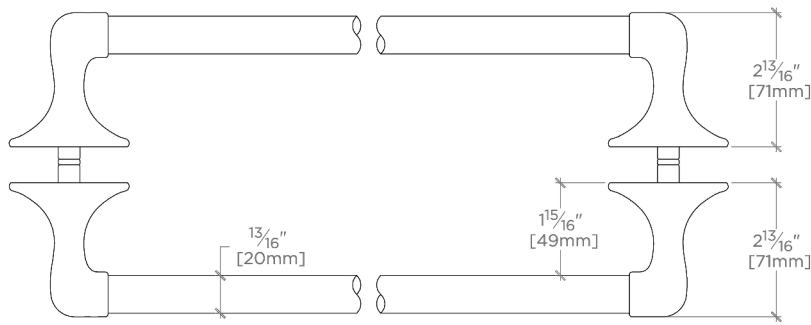

RIVERUN

RR24G2

Riverun 24" Double Sided Glass Mounted Towel Bars

SHOWN IN RIVERUN 24" DOUBLE SIDED GLASS MOUNTED TOWEL BARS | RR24G2

TECHNICAL DETAILS

Primary Material: Brass

INSPIRATION

A new American classic designed with simplicity in mind, Riverun epitomizes quiet elegance through streamlined forms and honest details. These nuanced designs project distinctly American sophistication while effortlessly adapting to any design story.

CODES & STANDARDS

PRODUCT FEATURES

All mounting hardware included

Solid brass construction

Can accommodate glass thickness between 1/4" [6mm] to 3/4" [19mm]

Stocked in Nickel and Brass

CERTIFICATIONS

PRODUCT (NOTES)

RIVERUN

RR24G2

Riverun 24" Double Sided Glass Mounted Towel Bars

† THIS PRODUCT CAN BE INSTALLED ON GLASS THAT IS
1/4" [6mm], 3/8" [10mm], 1/2" [13mm], OR 3/4" [19mm].

TOP VIEW

SCALE: 3"=1'-0"

FRONT VIEW

SCALE: 3"=1'-0"

SIDE VIEW

SCALE: 3"=1'-0"