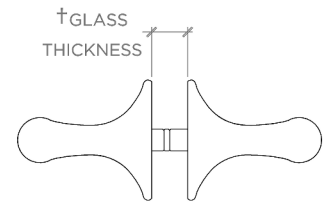

RIVERUN

RR24G2

Riverun 24" Double Sided Glass Mounted Towel Bars

SHOWN IN RIVERUN 24" DOUBLE SIDED GLASS MOUNTED TOWEL BARS | RR24G2

TECHNICAL DETAILS

Primary Material: Brass

INSPIRATION

A new American classic designed with simplicity in mind, Riverun epitomizes quiet elegance through streamlined forms and honest details. These nuanced designs project distinctly American sophistication while effortlessly adapting to any design story.

RIVERUN

RR24G2

Riverun 24" Double Sided Glass Mounted Towel Bars

† THIS PRODUCT CAN BE INSTALLED ON GLASS THAT IS
1/4" [6mm], 3/8" [10mm], 1/2" [13mm], OR 3/4" [19mm].

TOP VIEW

SCALE: 3"=1'-0"

FRONT VIEW

SCALE: 3"=1'-0"

SIDE VIEW

SCALE: 3"=1'-0"