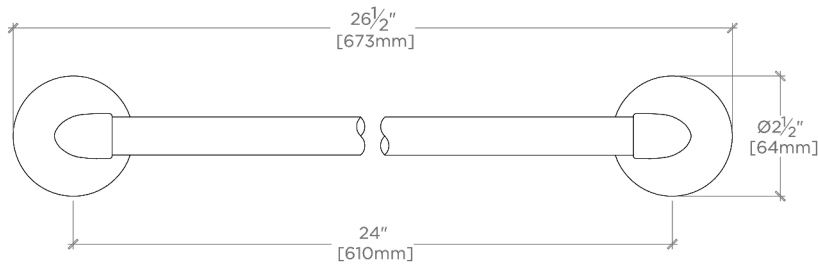

RIVERUN

RR24G2

Riverun 24" Double Sided Glass Mounted Towel Bars

SHOWN IN RIVERUN 24" DOUBLE SIDED GLASS MOUNTED TOWEL BARS | RR24G2

TECHNICAL DETAILS

Primary Material: Brass

INSPIRATION

A new American classic designed with simplicity in mind, Riverun epitomizes quiet elegance through streamlined forms and honest details. These nuanced designs project distinctly American sophistication while effortlessly adapting to any design story.

CODES & STANDARDS

PRODUCT FEATURES

All mounting hardware included

Solid brass construction

Can accommodate glass thickness between 1/4" [6mm] to 3/4" [19mm]

Stocked in Nickel and Brass

CERTIFICATIONS

PRODUCT (NOTES)

RIVERUN

RR24G2

Riverun 24" Double Sided Glass Mounted Towel Bars

† THIS PRODUCT CAN BE INSTALLED ON GLASS THAT IS
1/4" [6mm], 3/8" [10mm], 1/2" [13mm], OR 3/4" [19mm].

TOP VIEW

SCALE: 3"=1'-0"

FRONT VIEW

SCALE: 3"=1'-0"

SIDE VIEW

SCALE: 3"=1'-0"