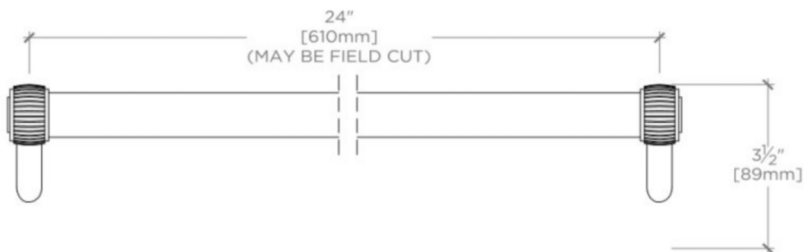

FORO

Foro 24" Single Metal Towel Bar

FRTB24

TECHNICAL DETAILS

Depth / Width: 98 mm
Height: 116 mm
Installation Type: Wall Mounted
Length: 672 mm
Primary Material: Brass

INSPIRATION

A mix of historical references, including finely etched vintage silver, come together in this twist on classical design - a wonderfully elegant formal statement.

PRODUCT FEATURES

- Solid brass construction
- All mounting hardware included
- Features signature engraving detail
- Stocked in Nickel and Unlacquered Brass
- Bar can be field cut to any desired length

FORO

FRTB24

Foro 24" Single Metal Towel Bar

TOP VIEW

SCALE: 3"=1'-0"

FRONT VIEW

SCALE: 3"=1'-0"

SIDE VIEW

SCALE: 3"=1'-0"