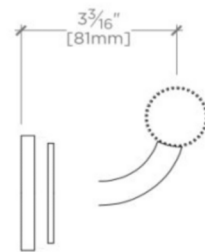

FORO

Foro 24" Single Metal Towel Bar

FRTB24

TECHNICAL DETAILS

Depth / Width: 98 mm
Height: 116 mm
Installation Type: Wall Mounted
Length: 672 mm
Primary Material: Brass

INSPIRATION

A mix of historical references, including finely etched vintage silver, come together in this twist on classical design - a wonderfully elegant formal statement.

FORO

FRTB24

Foro 24" Single Metal Towel Bar

TOP VIEW

SCALE: 3"=1'-0"

FRONT VIEW

SCALE: 3"=1'-0"

SIDE VIEW

SCALE: 3"=1'-0"