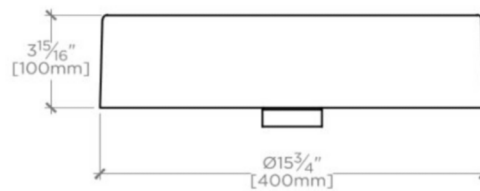

## CLARA

CYLV30

Clara Vessel Round Vitreous China Double Glazed Lavatory Sink 15 3/4" x 15 3/4" x 4"

SHOWN IN CLARA VESSEL ROUND VITREOUS CHINA DOUBLE GLAZED LAVATORY SINK 15 3/4" X 15 3/4" X 4" | CYLV30

## CLARA

CYLV30

Clara Vessel Round Vitreous China Double Glazed Lavatory Sink 15  
 3/4" x 15 3/4" x 4"

TOP VIEW

SCALE: 1/2"=1'-0"

ISO VIEW

SCALE: 1/2"=1'-0"

FRONT VIEW

SCALE: 1/2"=1'-0"

SIDE VIEW

SCALE: 1/2"=1'-0"

DIMENSIONAL TOLERANCE:  $\pm 1\frac{3}{64}"$  [ $\pm 5\text{mm}$ ]