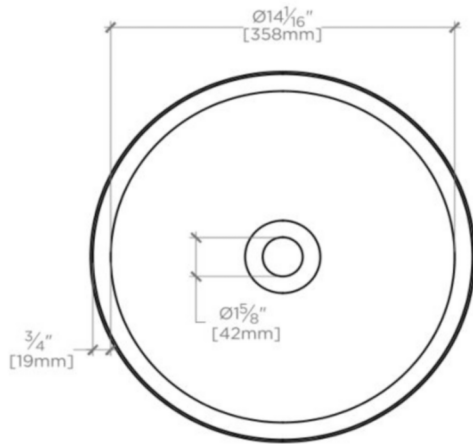

## CLARA

CYLV30

Clara Vessel Round Vitreous China Double Glazed Lavatory Sink 15 3/4" x 15 3/4" x 4"

SHOWN IN CLARA VESSEL ROUND VITREOUS CHINA DOUBLE GLAZED LAVATORY SINK 15 3/4" X 15 3/4" X 4" | CYLV30

### TECHNICAL DETAILS

ADA Compliance: When installed per ADA guidelines  
Height: 3 15/16"  
Installation Type: Freestanding  
Length: 15 3/4"  
Overflow Opening: No  
Primary Material: Fine Fire Clay

## CLARA

CYLV30

Clara Vessel Round Vitreous China Double Glazed Lavatory Sink 15  
 3/4" x 15 3/4" x 4"

TOP VIEW

SCALE: 1/2"=1'-0"

ISO VIEW

SCALE: 1/2"=1'-0"

FRONT VIEW

SCALE: 1/2"=1'-0"

SIDE VIEW

SCALE: 1/2"=1'-0"

DIMENSIONAL TOLERANCE:  $\pm 1\frac{3}{64}"$  [ $\pm 5\text{mm}$ ]