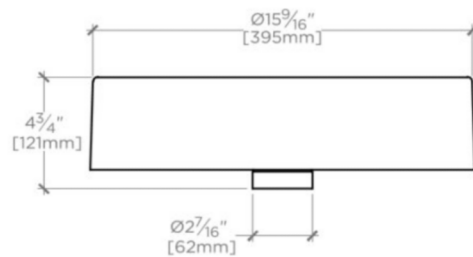

### TECHNICAL DETAILS

ADA Compliance: When installed per ADA guidelines  
Height: 3 15/16"  
Installation Type: Freestanding  
Length: 15 3/4"  
Overflow Opening: No  
Primary Material: Fine Fire Clay

## CLARA

CYLV30

Clara Vessel Round Vitreous China Double Glazed Lavatory Sink 15  
 3/4" x 15 3/4" x 4"

TOP VIEW

SCALE: 1/2"=1'-0"

ISO VIEW

SCALE: 1/2"=1'-0"

FRONT VIEW

SCALE: 1/2"=1'-0"

SIDE VIEW

SCALE: 1/2"=1'-0"

DIMENSIONAL TOLERANCE:  $\pm 1\frac{3}{64}"$  [ $\pm 5\text{mm}$ ]