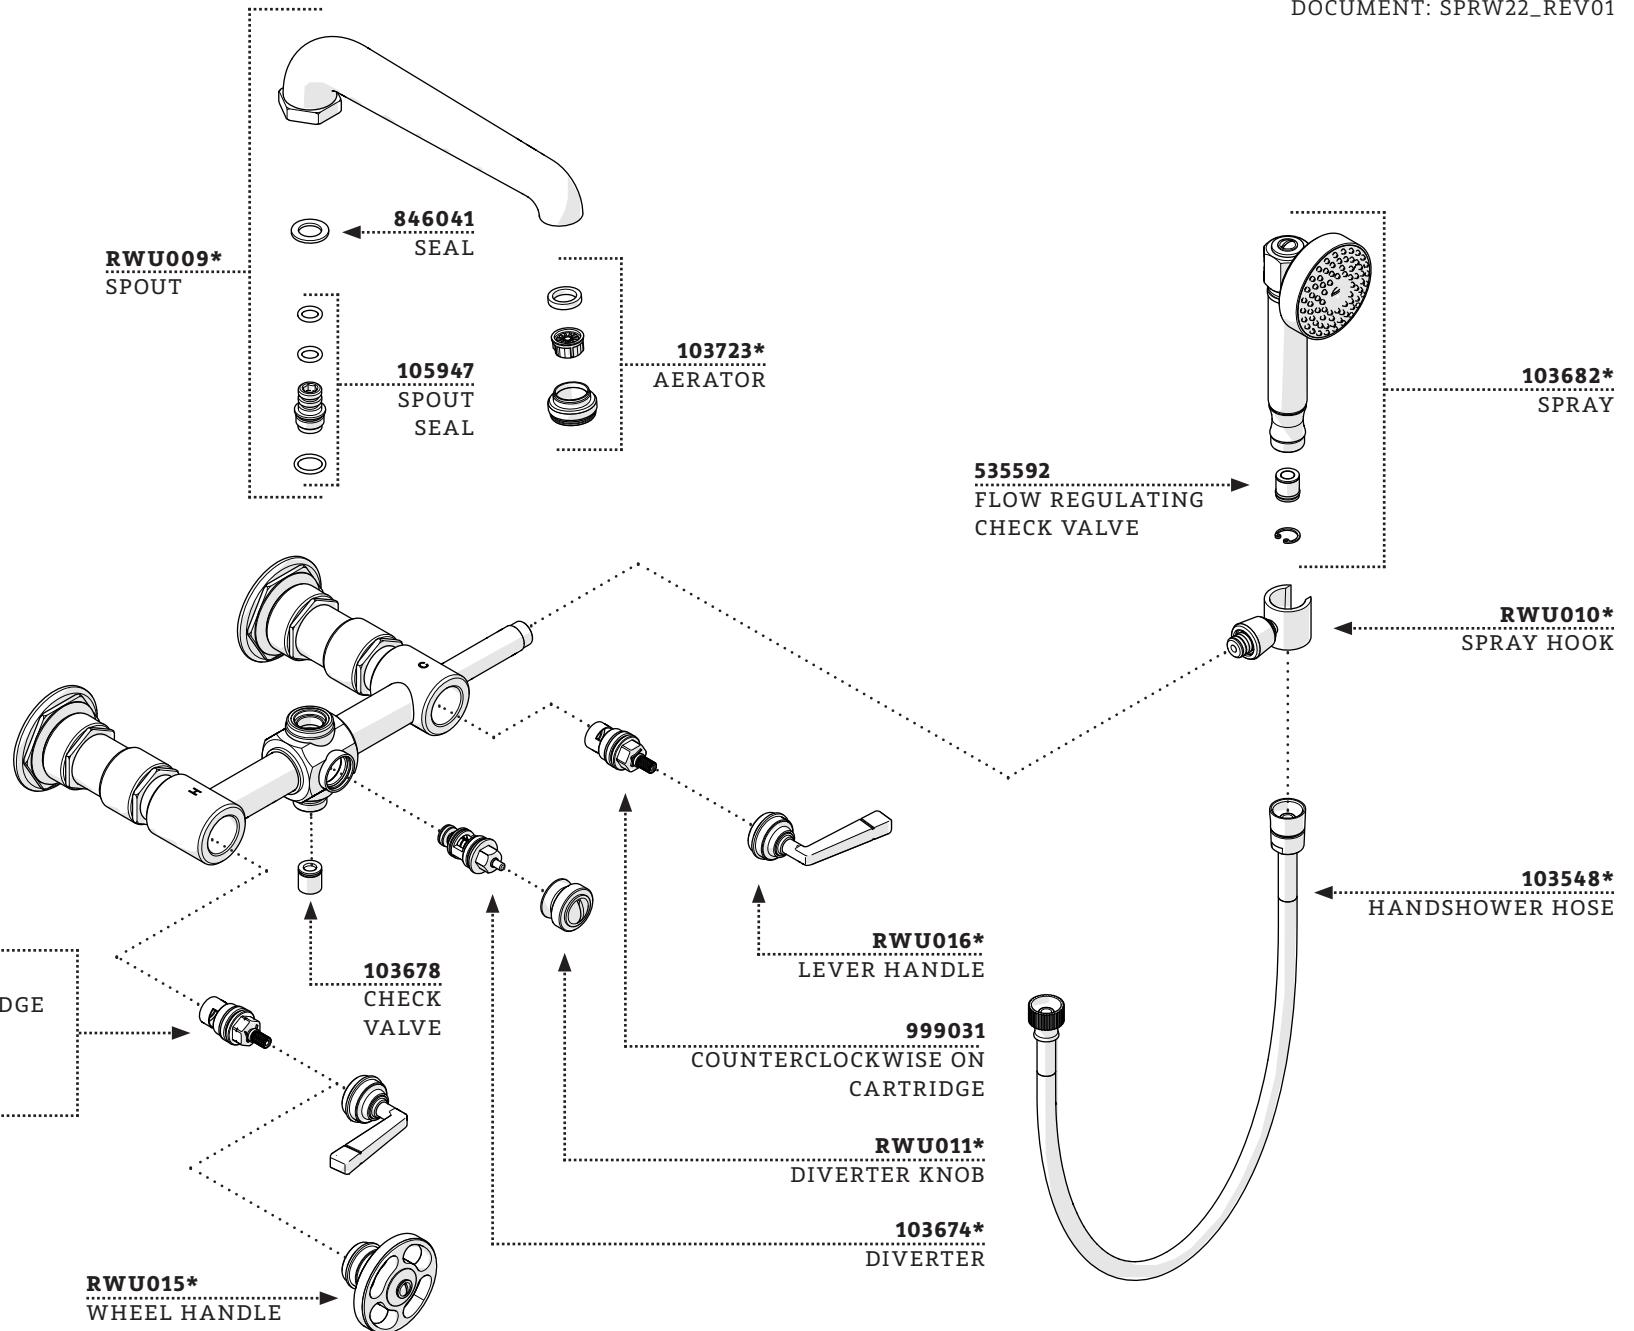

ESTB. 1978

WATERWORKS

SERVICE PARTS

STYLES: RWXT20, RWXT30

*FINISH/COLOR MUST BE SPECIFIED WHEN ORDERING
++SUPPLIED AS A PAIR

DOCUMENT: SPRW22_REV01

ESTB. 1978

WATERWORKS

SERVICE PARTS

STYLES: RWXT20, RWXT30

*FINISH/COLOR MUST BE SPECIFIED WHEN ORDERING
++SUPPLIED AS A PAIR

DOCUMENT: SPRW22_REV01